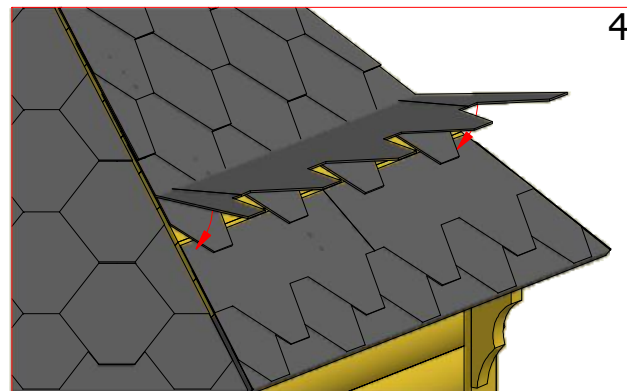

Grill cabin 25 m²

Screws

1	S3	3.5x45	41 pcs
2	V1	2.5x25