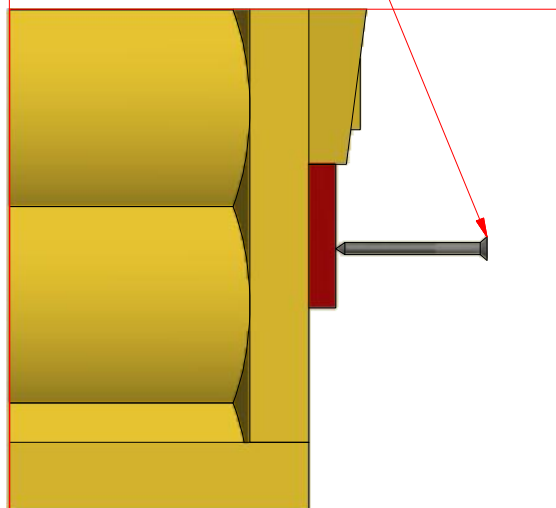

Grill cabin 25 m²

Screws

1	S3	3.5x45	56 pcs

1

Grill cabin 25 m²

Screws

1	S3	3.5x45	8 pcs

1