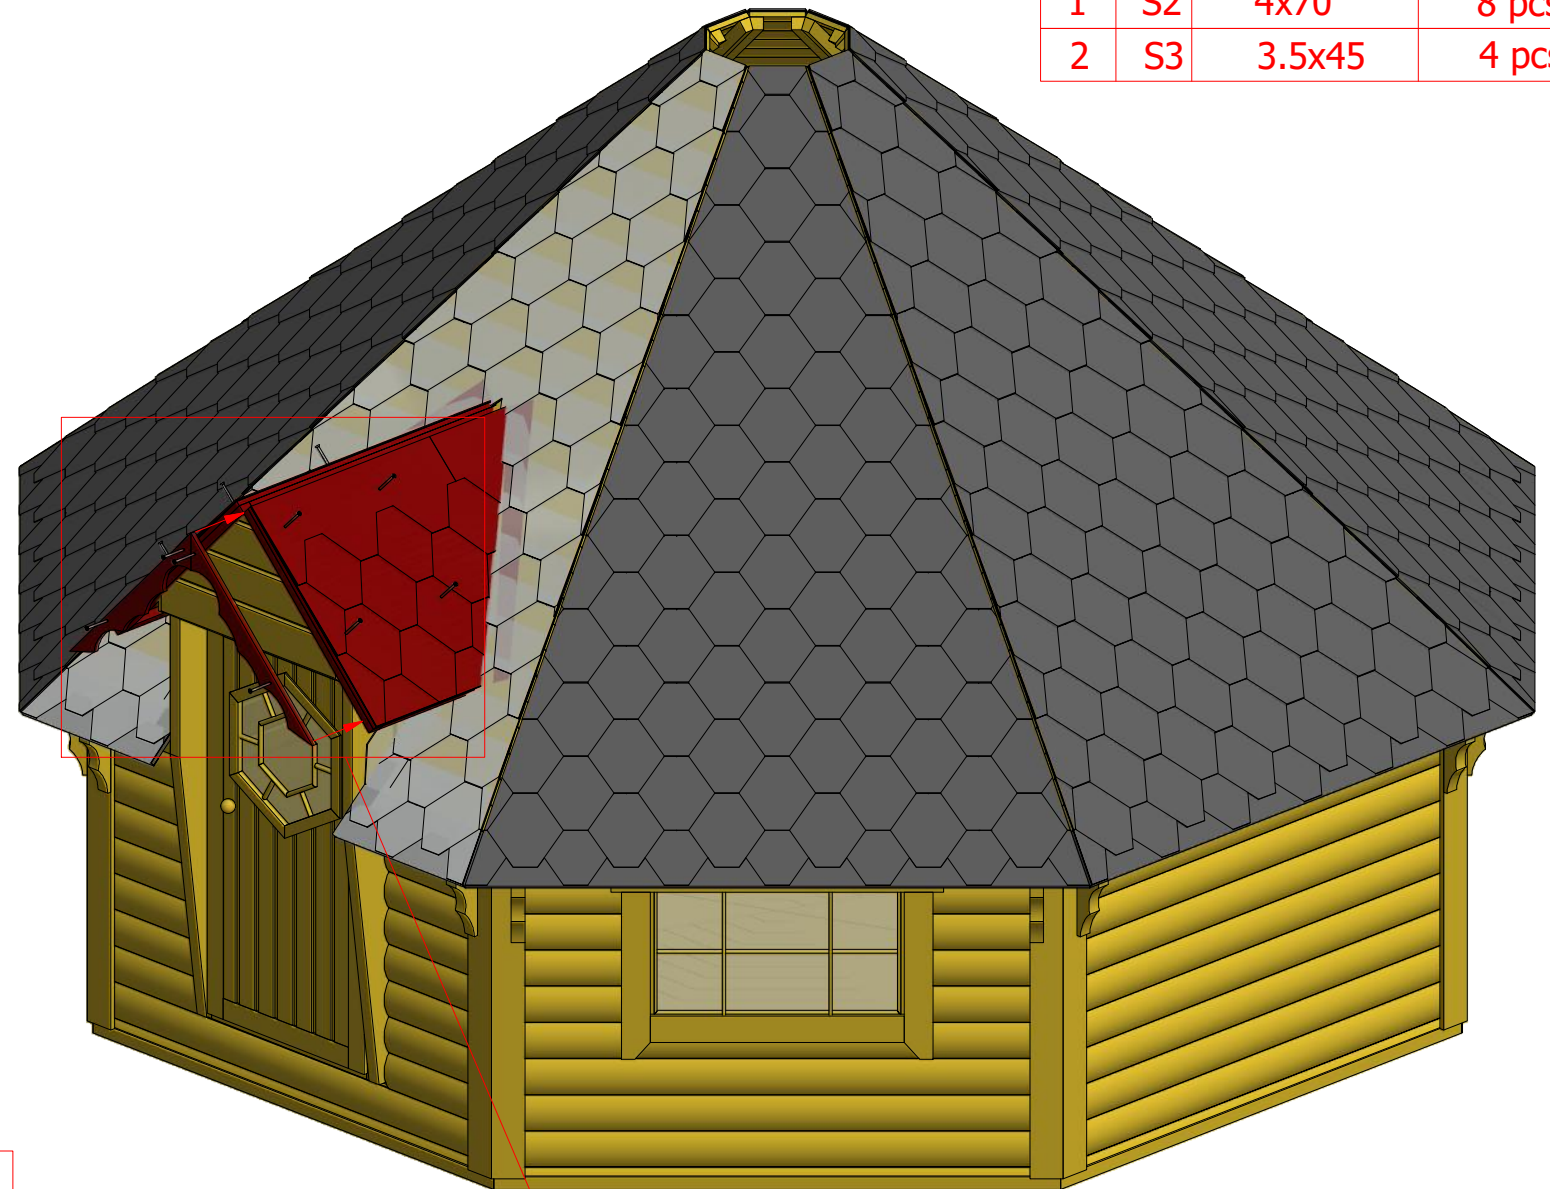

Grill cabin 25 m²

Screws

1	S2	4x70	8 pcs
2	S3	3.5x45	4 pcs