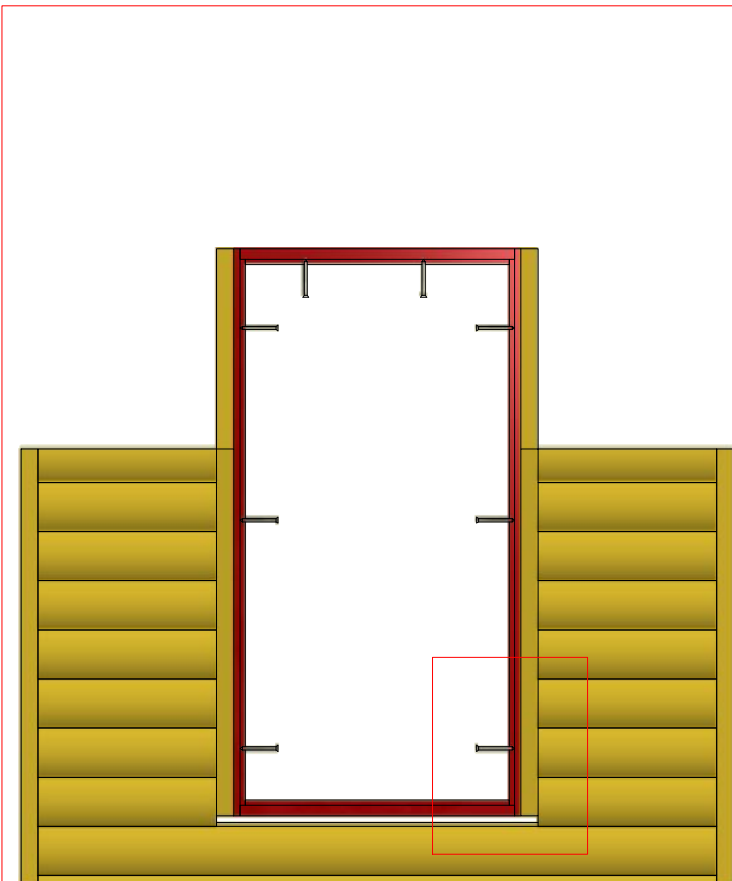

Grill cabin 25 m²

Screws

1	S2	4x70	8 pcs
2	S3	3.5x45	4 pcs

Grill cabin 25 m²

Screws

1	S2	4x70	8 pcs

1

2