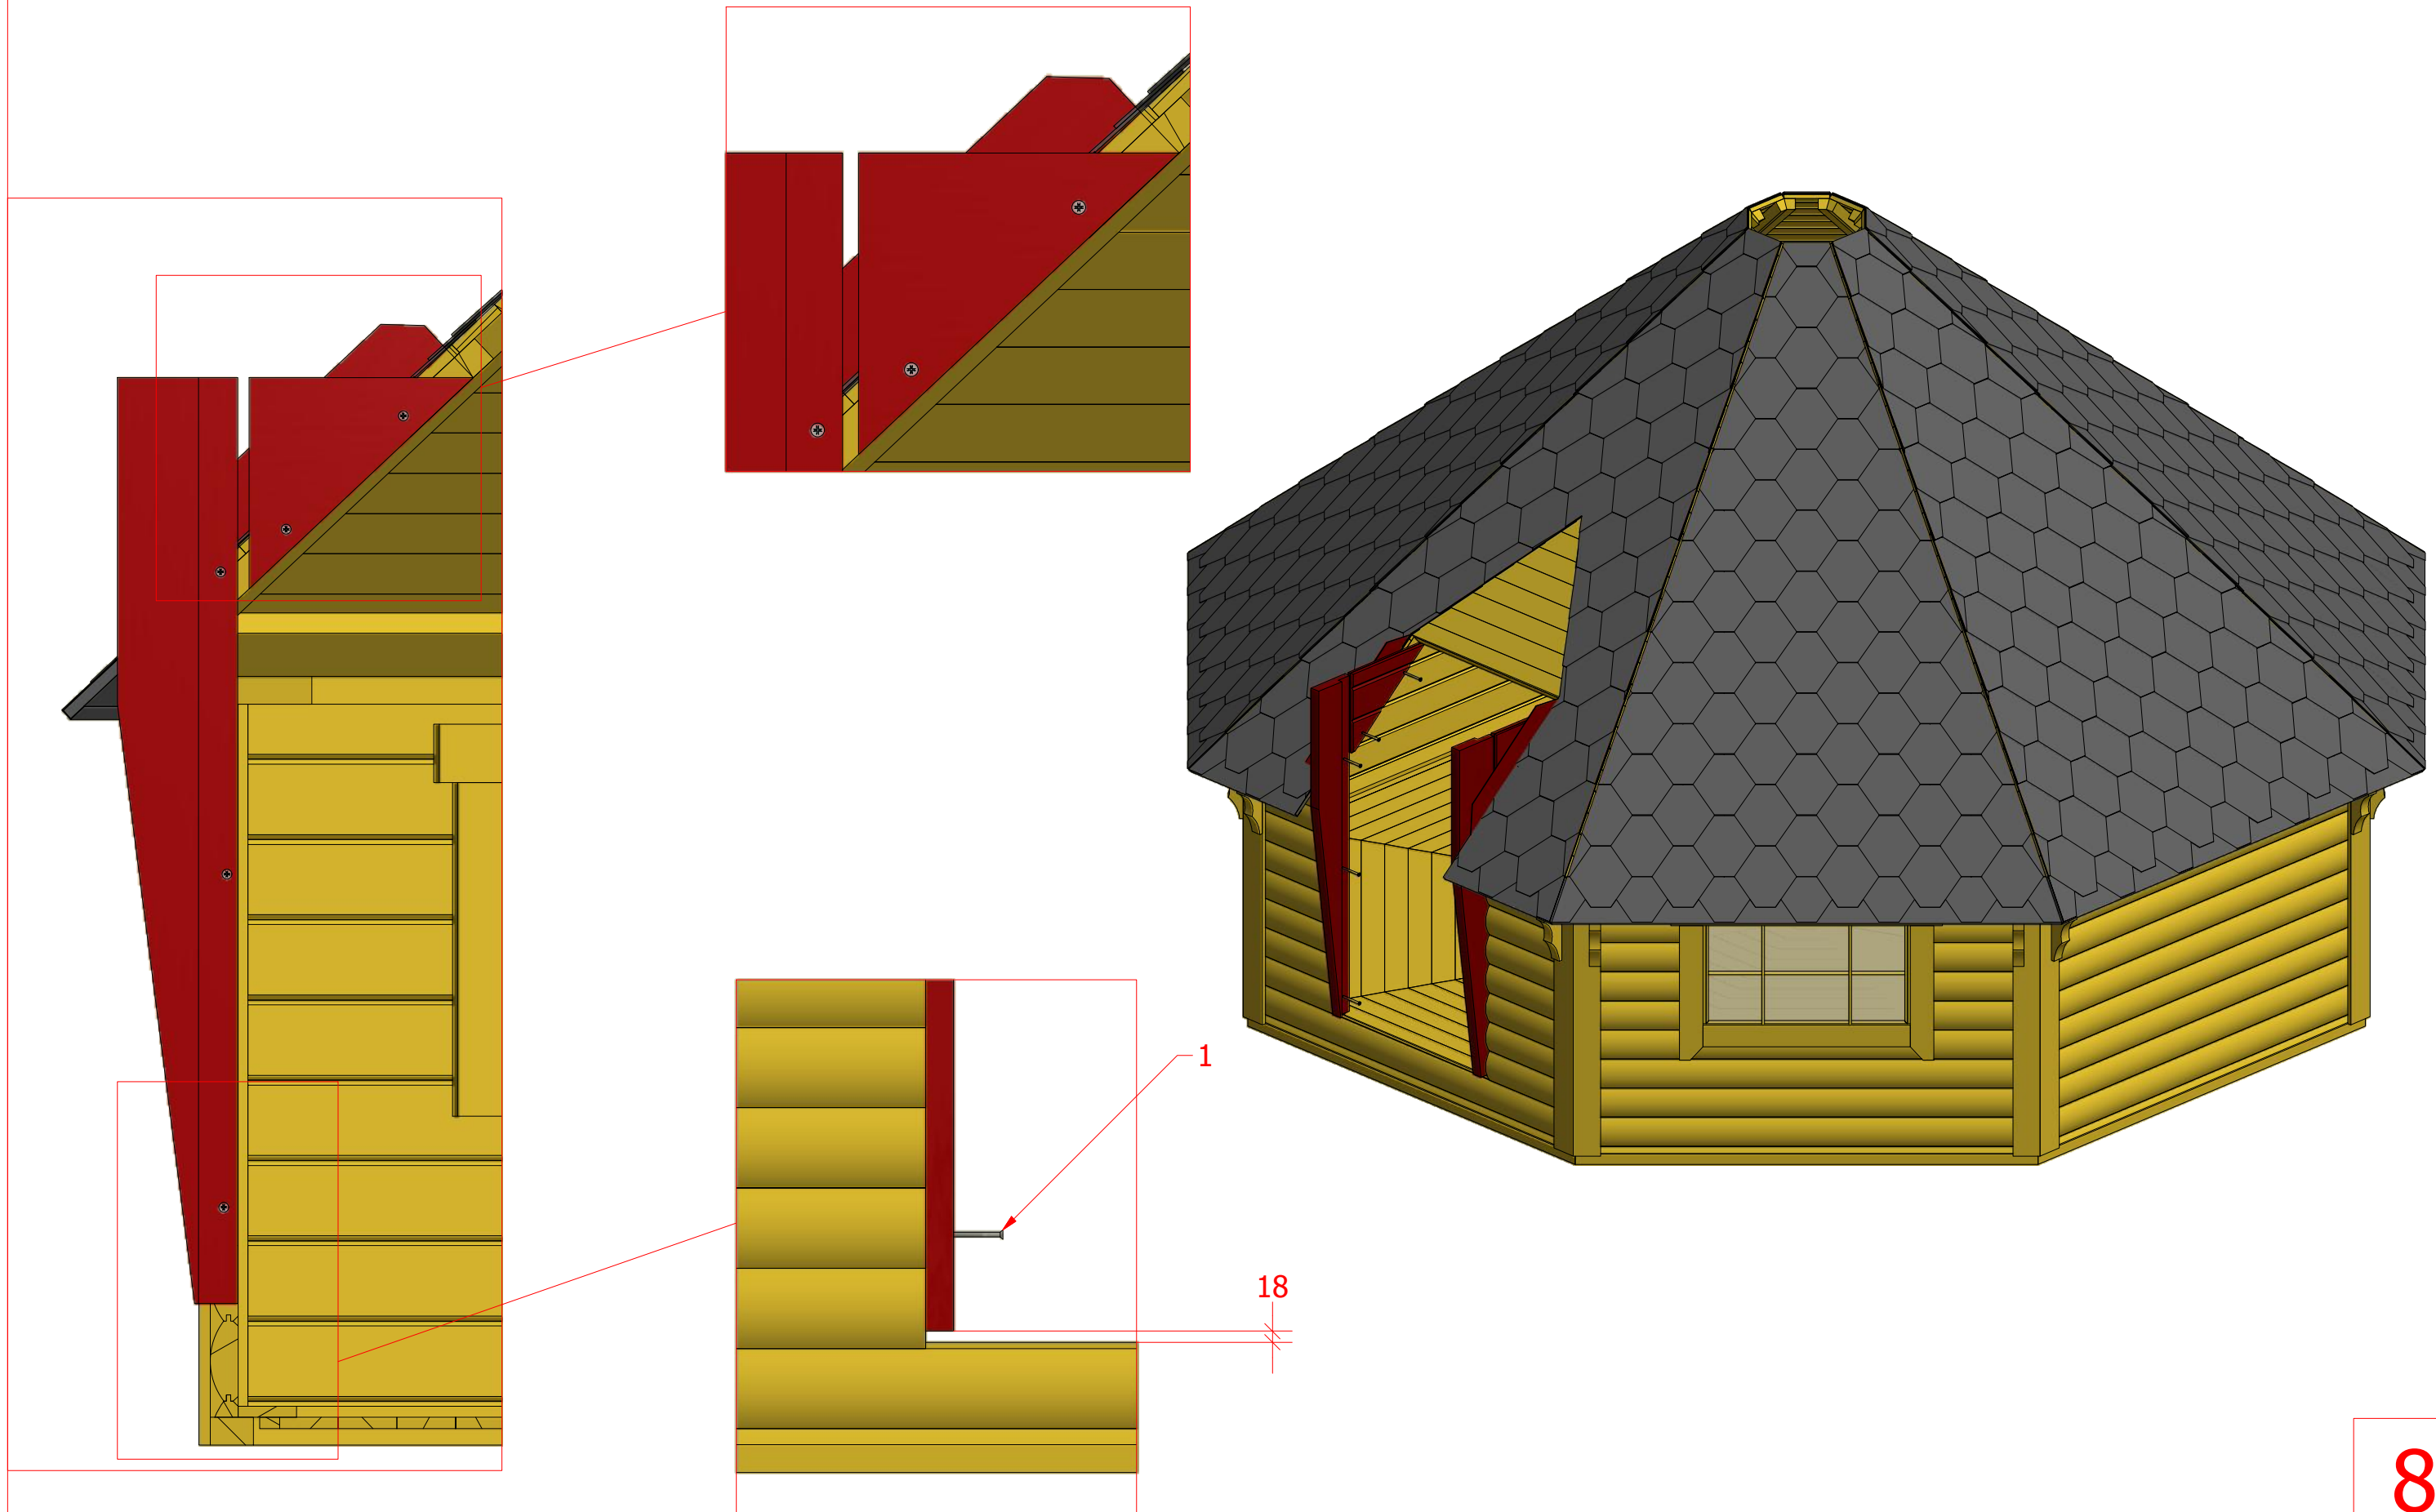

Grill cabin 25 m²

Screws

1	S2	4x70	10 pcs