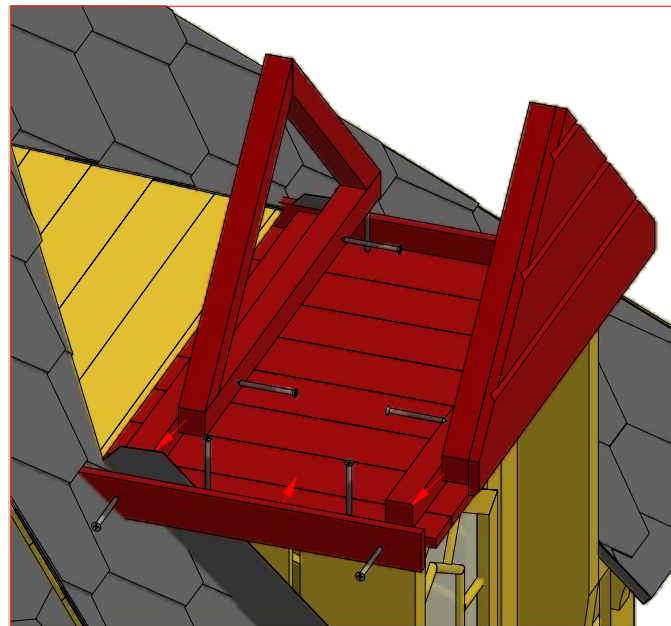

Screws

1	S2	4x70	10 pcs

Grill cabin 25 m²

Screws

Grill cabin 25 m²

Screws

1	S2	4x70	16 pcs

1