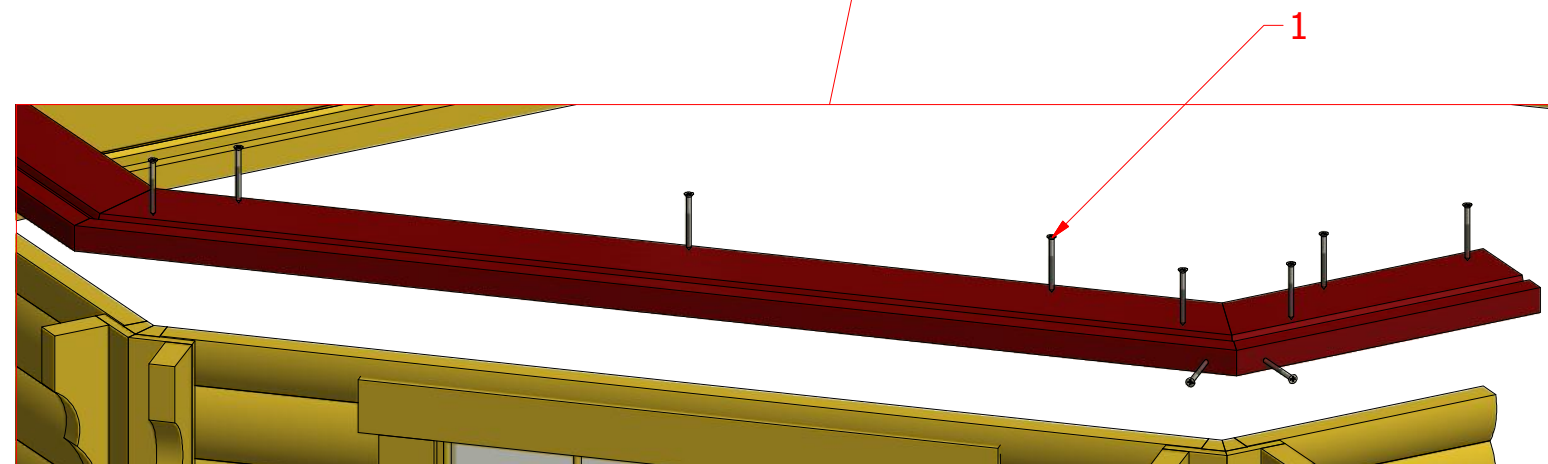

Grill cabin 25 m²

Screws

1	S2	4x70	73 pcs