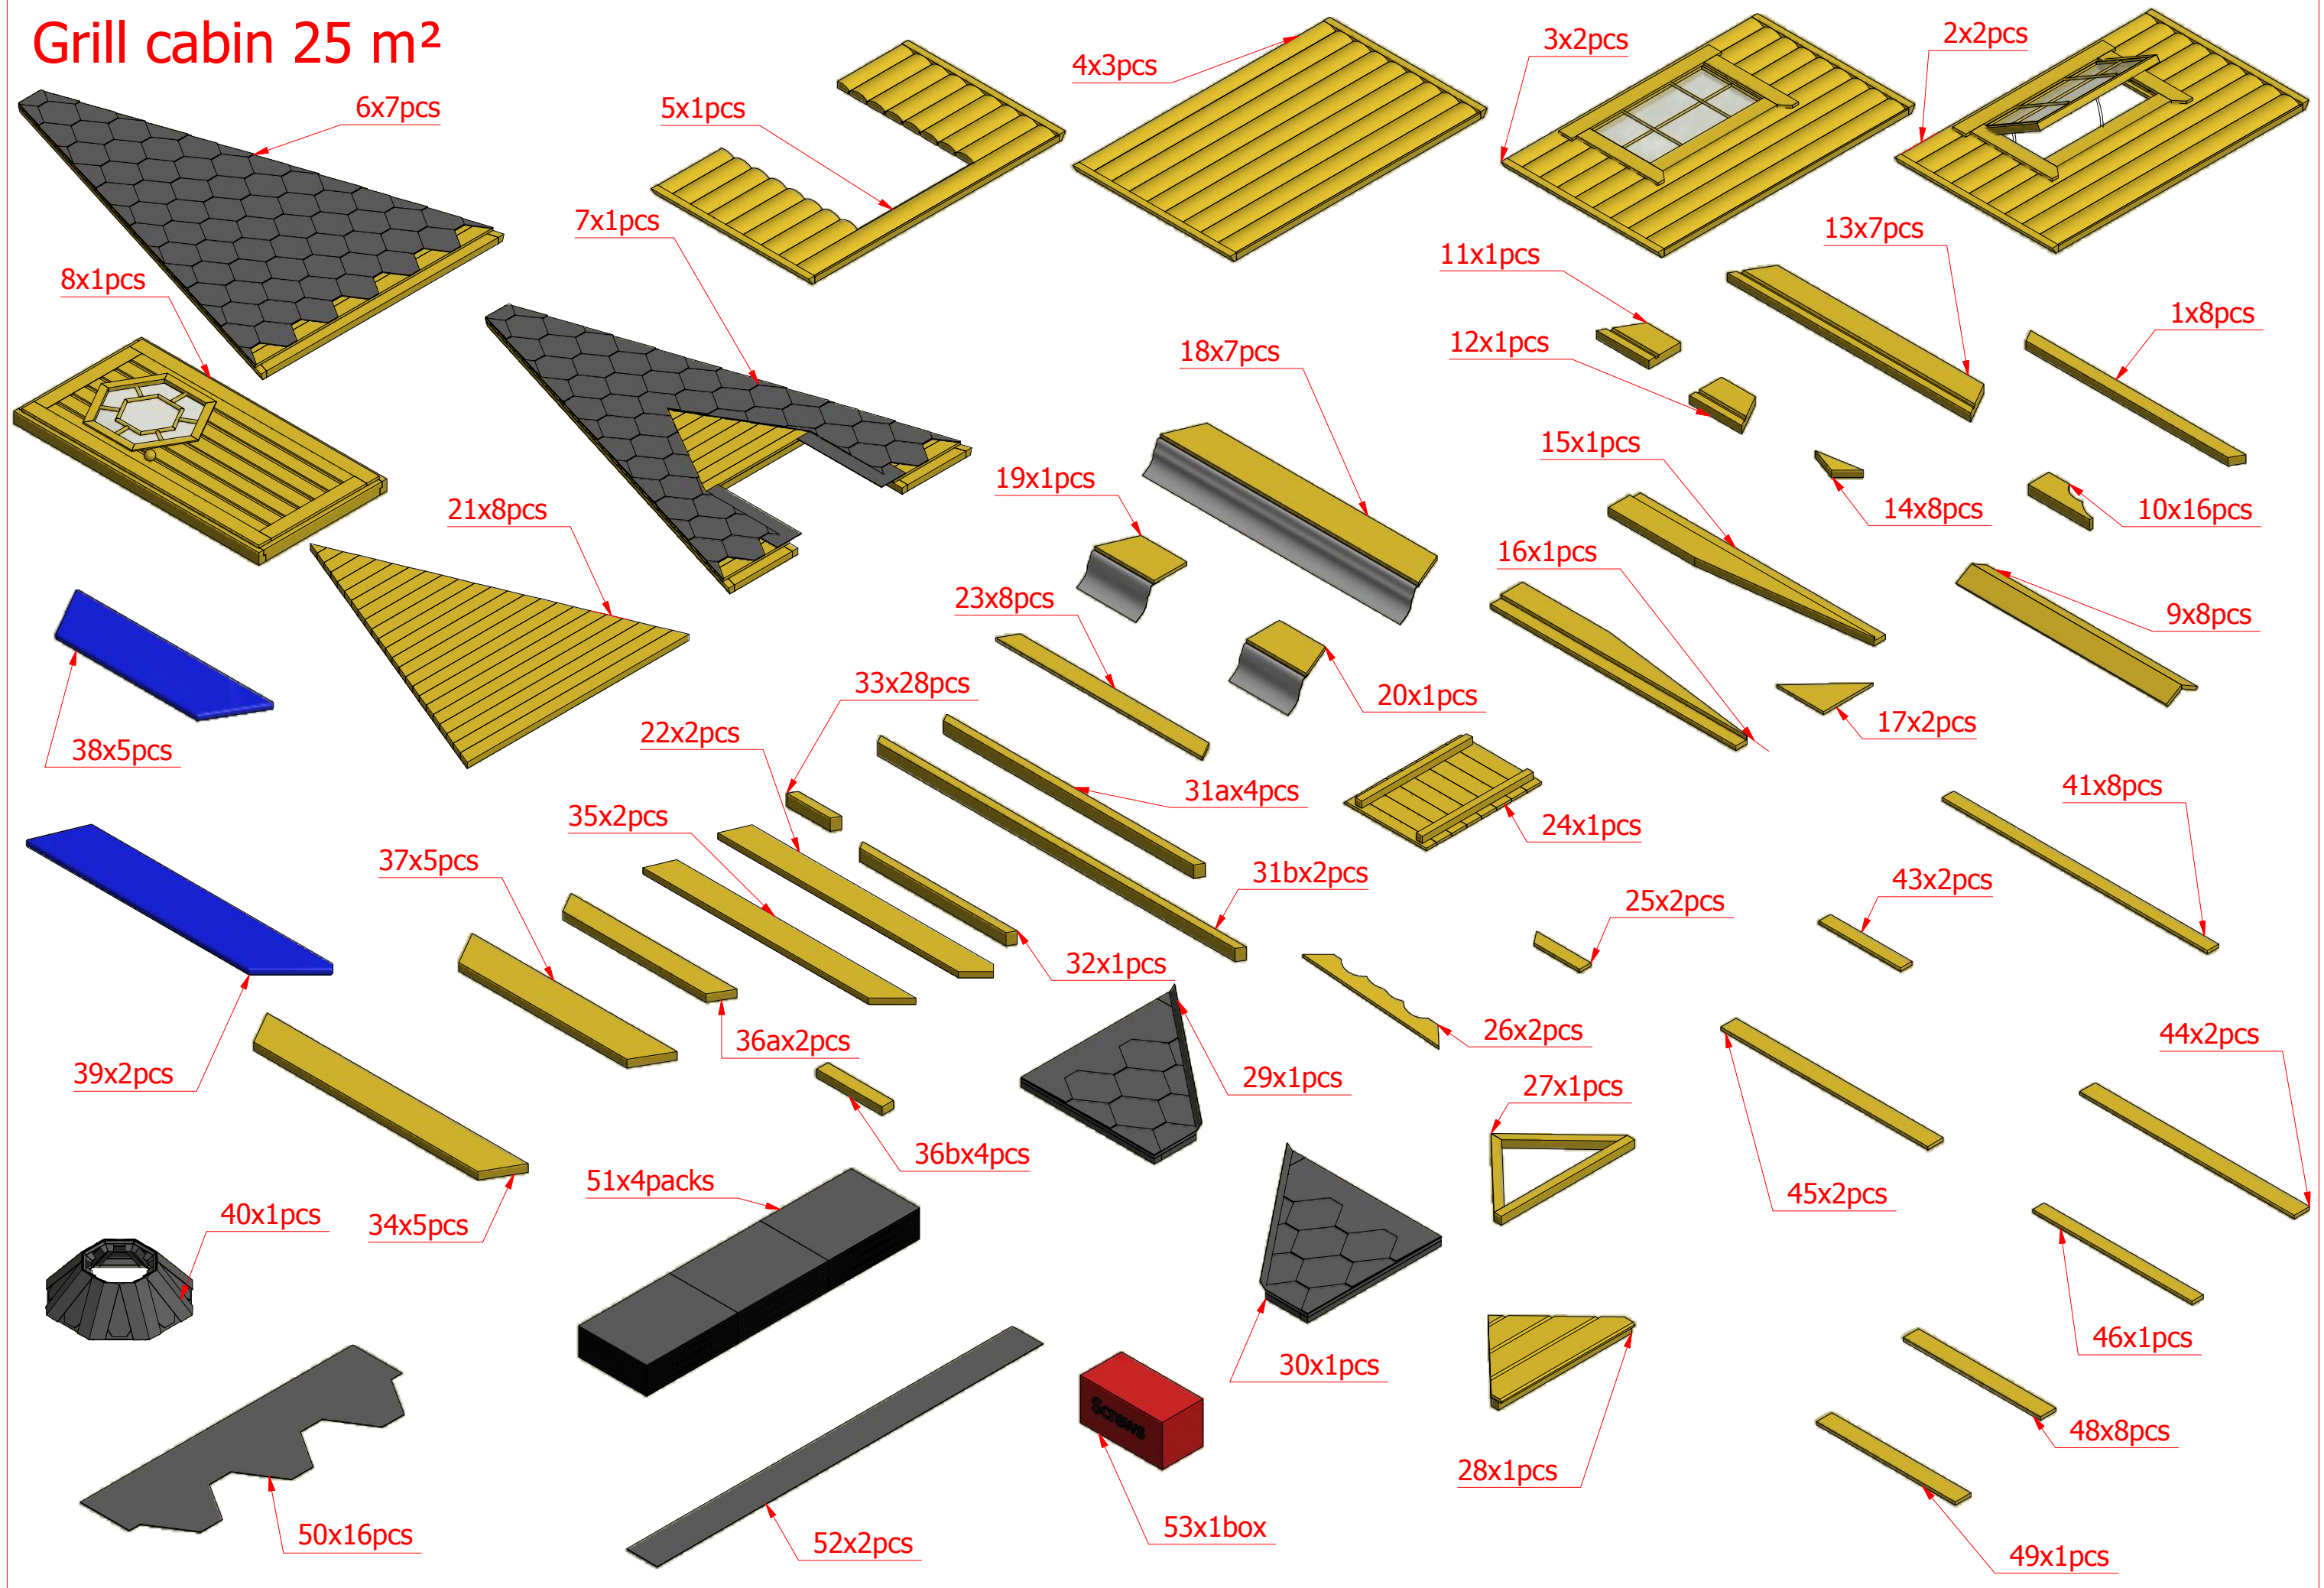

Grill cabin 25 m²

Grill cabin 25 m²

Grill cabin 25 m²

Screws

1	S1	5x100	16 pcs

1

Grill cabin 25 m²

Screws