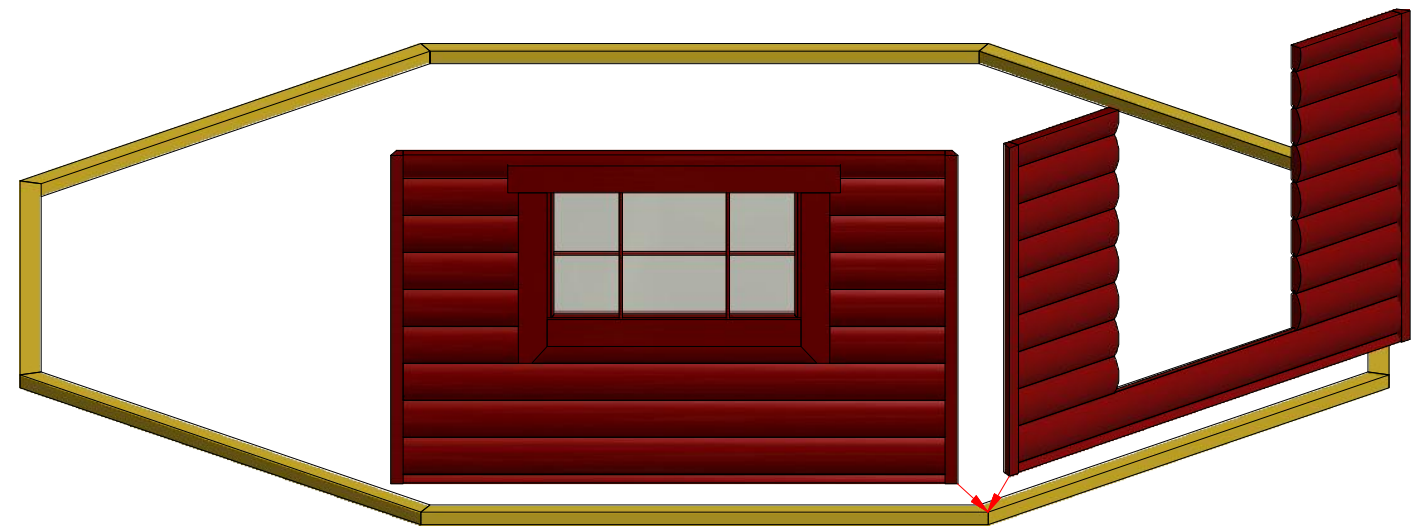

Grill cabin 25 m²

Grill cabin 25 m²

Grill cabin 25 m²

Screws

1	S1	5x100	16 pcs

1

Grill cabin 25 m²

Screws

1	S2	4x70	48

2.1

2.2

1

Grill cabin 25 m²

Screws

1	S2	4x70	32 pcs
2	S3	3.5x45	48 pcs

3.1