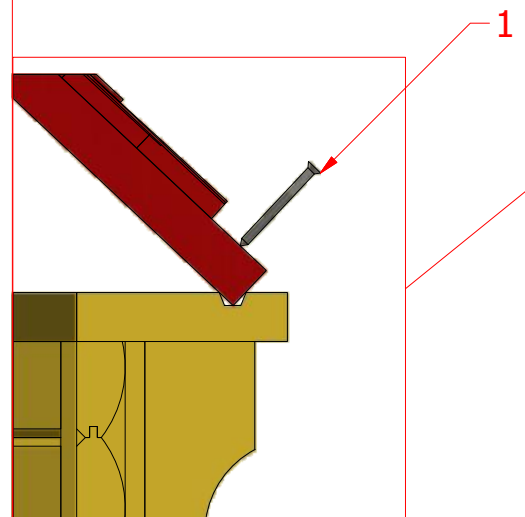

3.2

Grill cabin 25 m²

Screws

1	S2	4x70	73 pcs

Grill cabin 25 m²

Screws

1	S2	4x70	57pcs

Grill cabin 25 m²