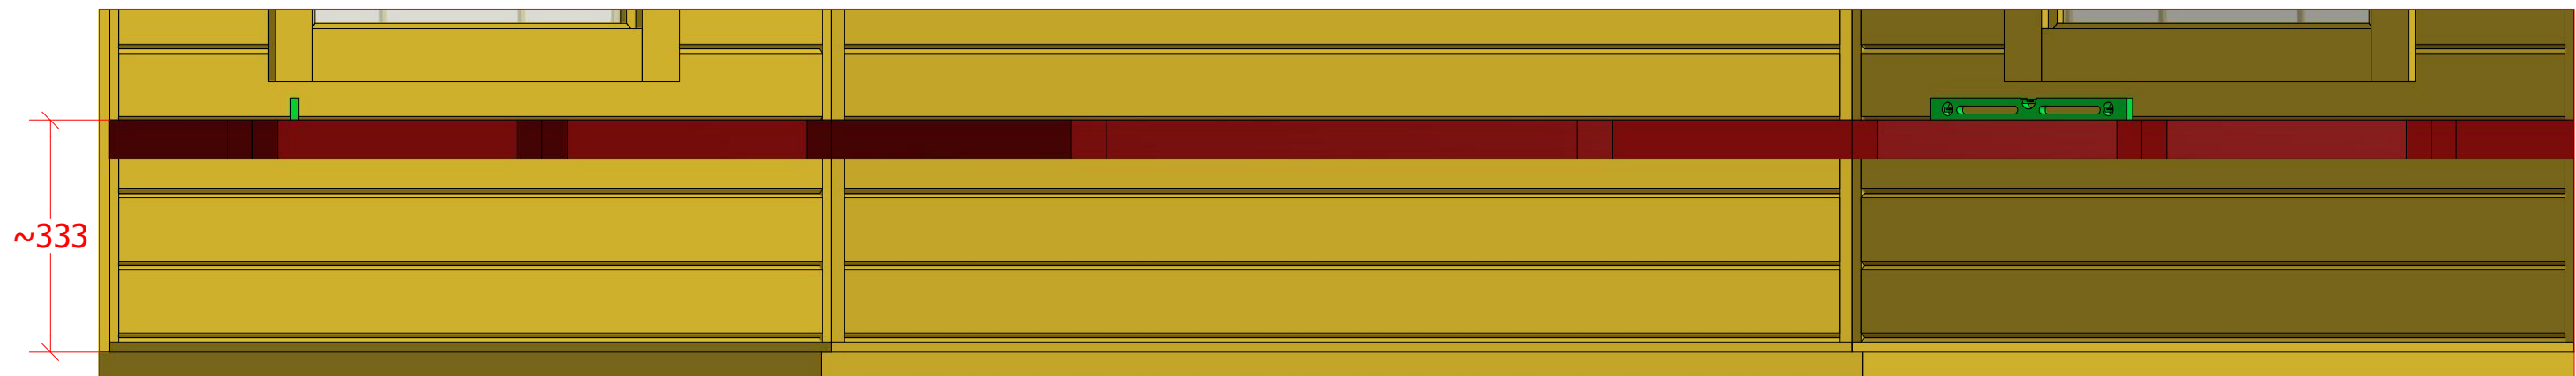

Grill cabin 25 m²

Screws

1	S2	4x70	70 pcs