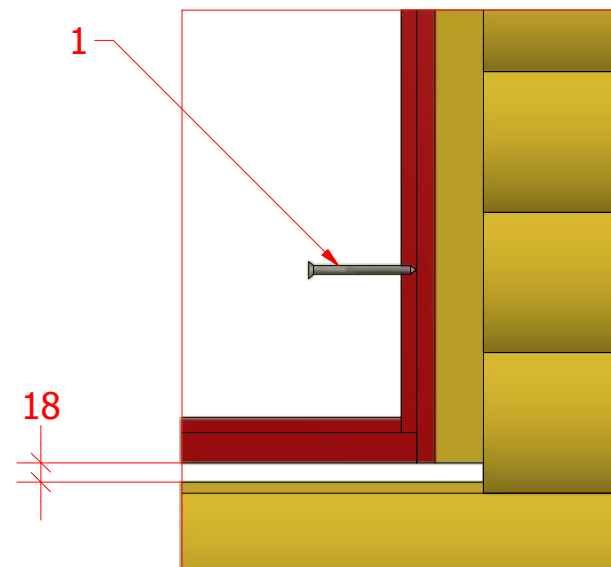

Grill cabin 25 m²

Screws

1	S2	4x70	8 pcs
2	S3	3.5x45	4 pcs

Grill cabin 25 m²

Screws

1	S2	4x70	8 pcs

1

2