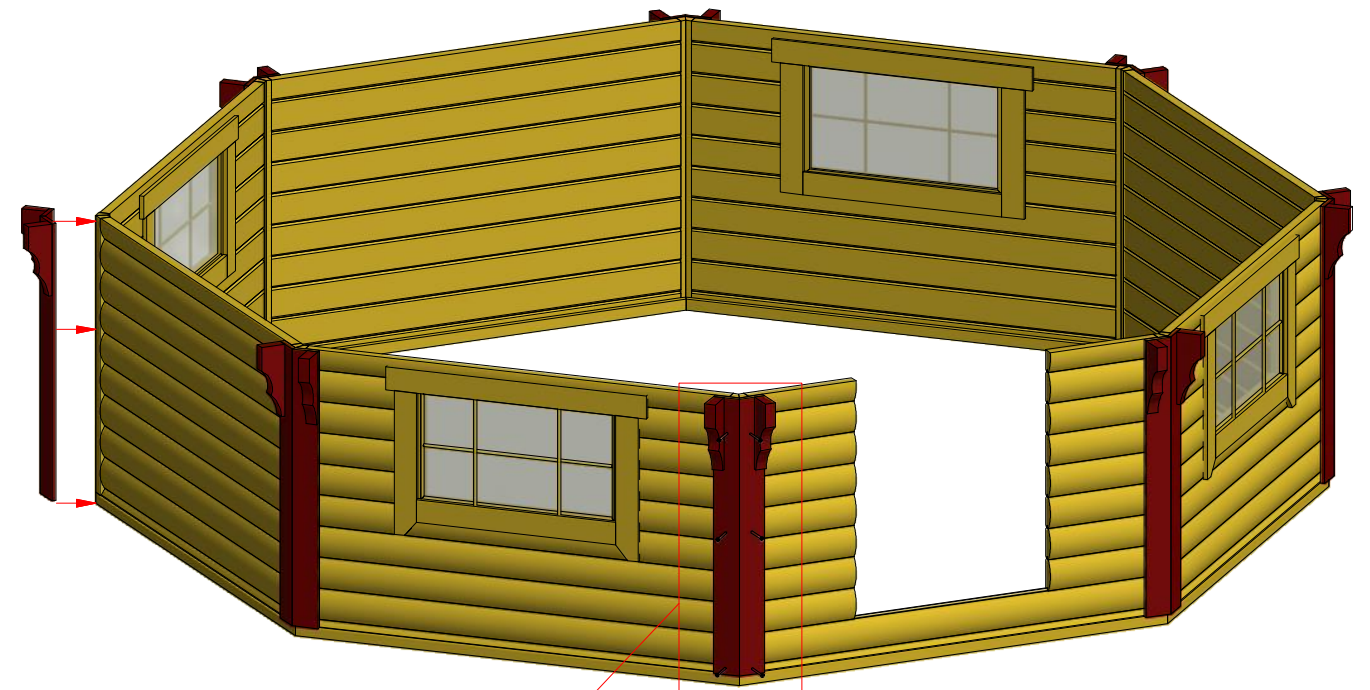

1	S2	4x70	48

2.1

2.2

1

Grill cabin 25 m²

Screws

1	S2	4x70	32 pcs
2	S3	3.5x45	48 pcs

3.1