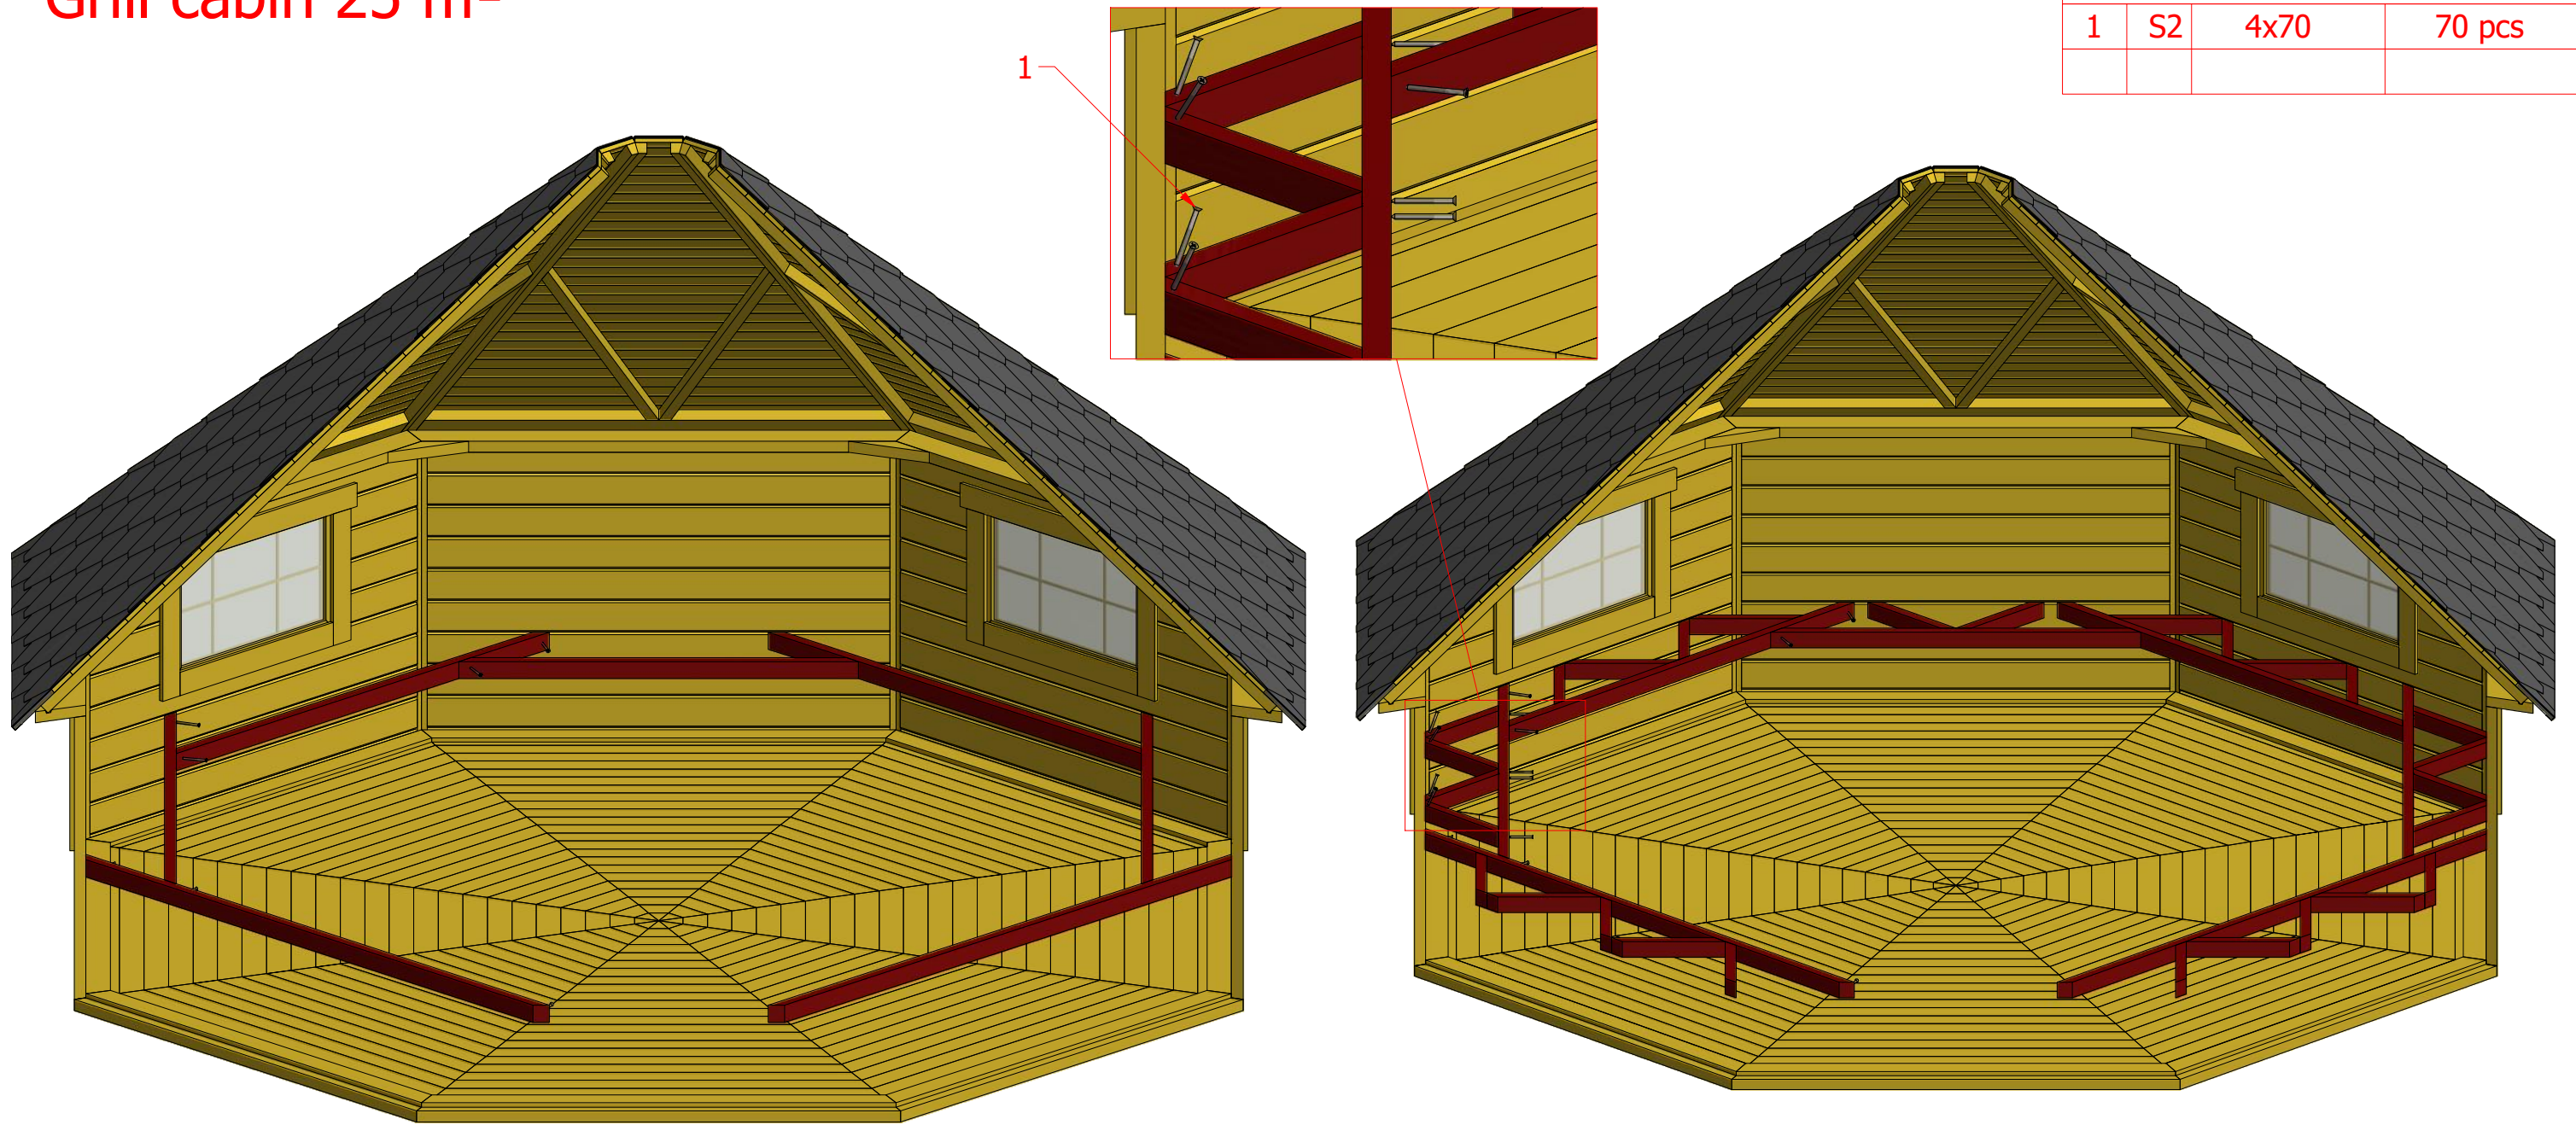

Grill cabin 25 m²

Screws

1	S2	4x70	70 pcs