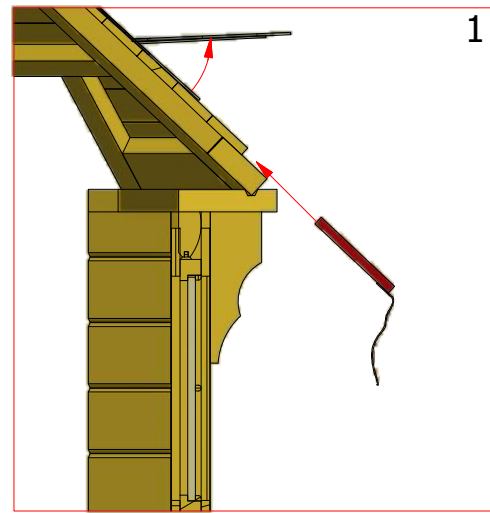

Screws

1	S3	3.5x45	41 pcs
2	V1	2.5x25	

Grill cabin 25 m²

Screws

1	S3	3.5x45	32 pcs

7.1

7.2

Grill cabin 25 m²