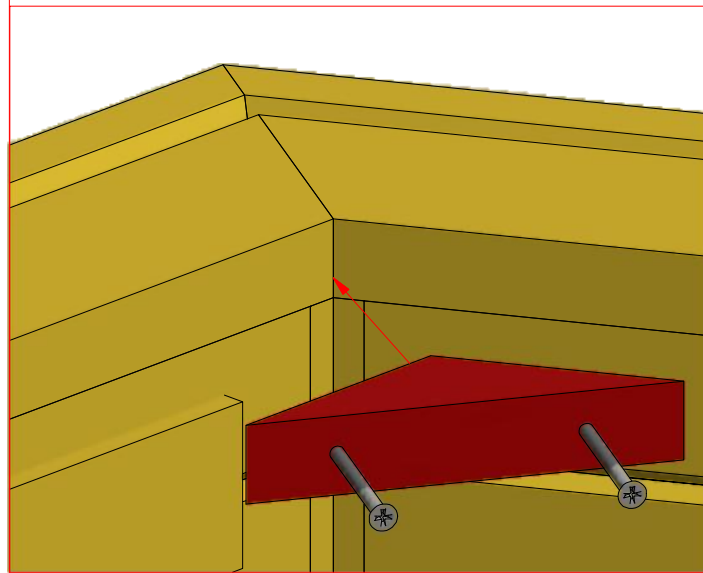

Grill cabin 25 m²

Screws

1	S2	4x70	73 pcs