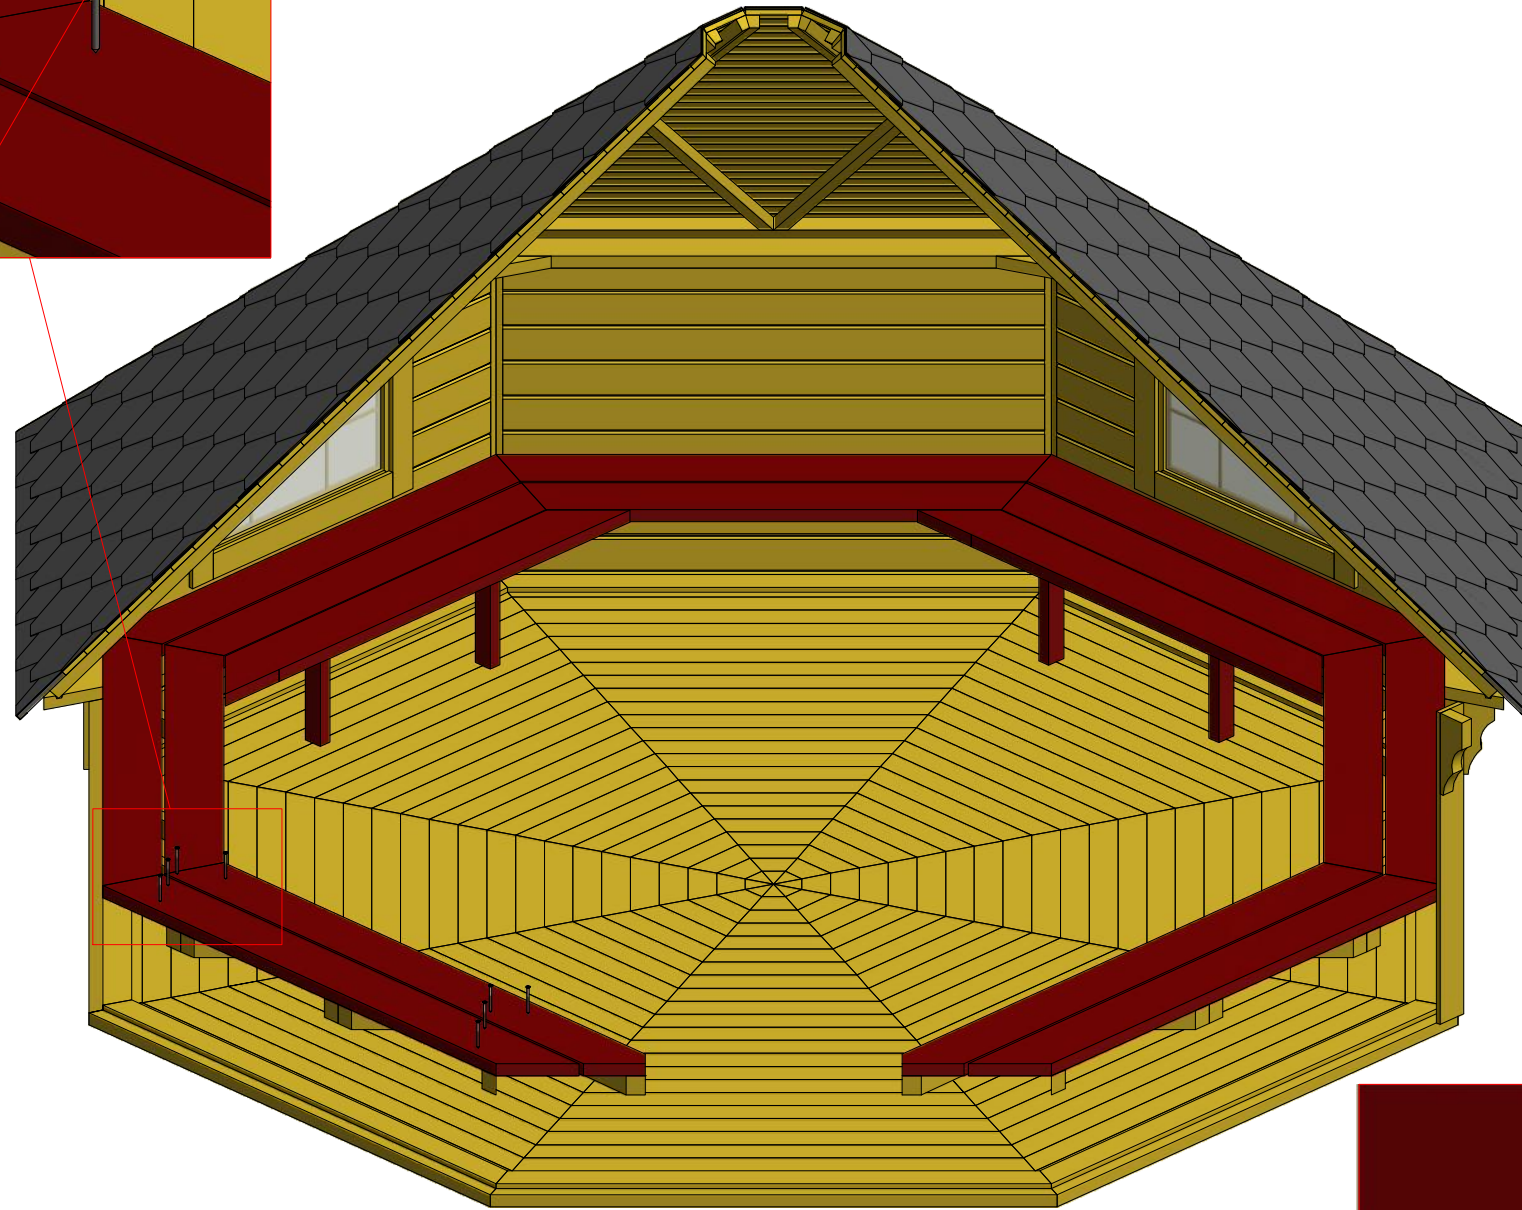

Grill cabin 25 m²

Screws

1	S2	4x70	70 pcs

Grill cabin 25 m²

Screws			
1	S2	4x70	56 pcs
2	S4	3x30	40 pcs

1

~378

2