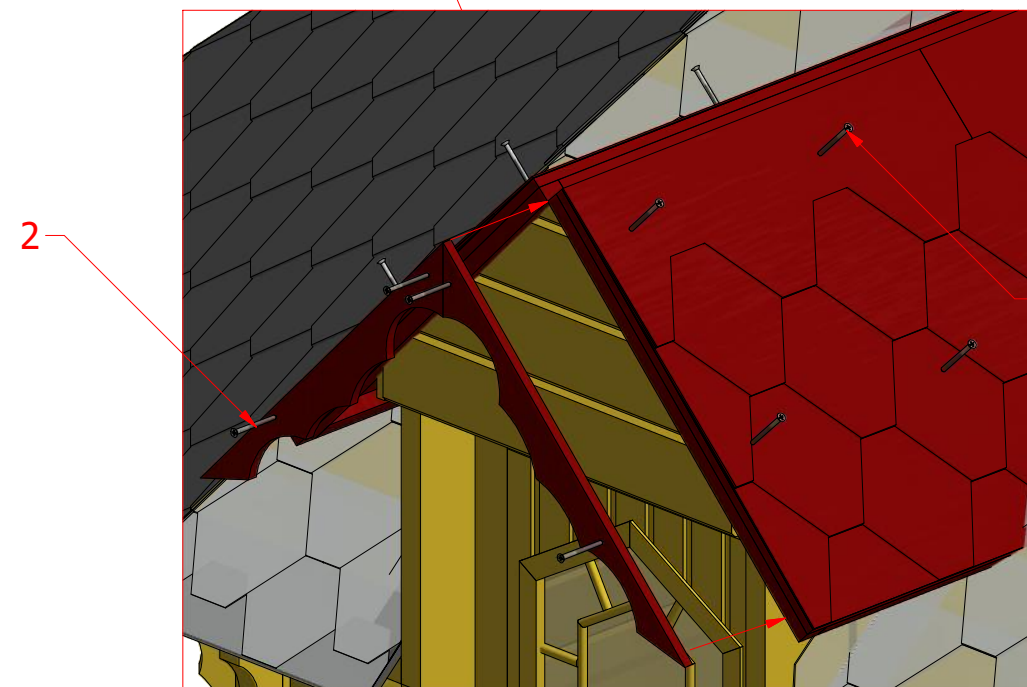

Grill cabin 25 m²

Screws

1	S2	4x70	8 pcs
2	S3	3.5x45	4 pcs