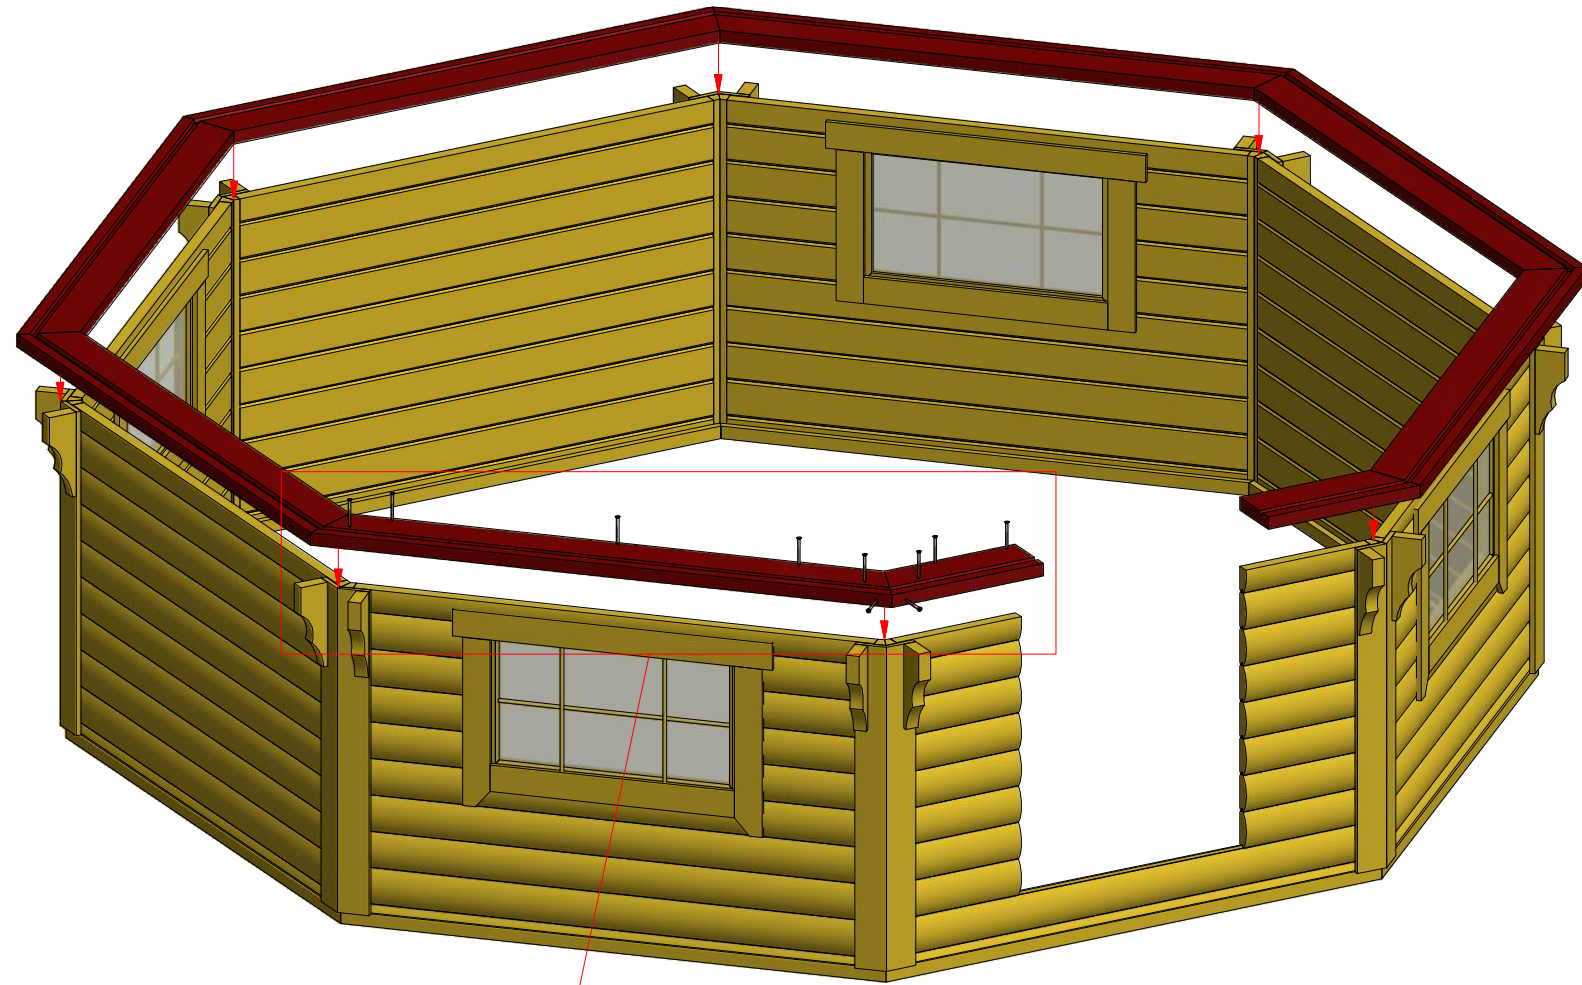

Grill cabin 25 m²

Screws

1	S2	4x70	73 pcs