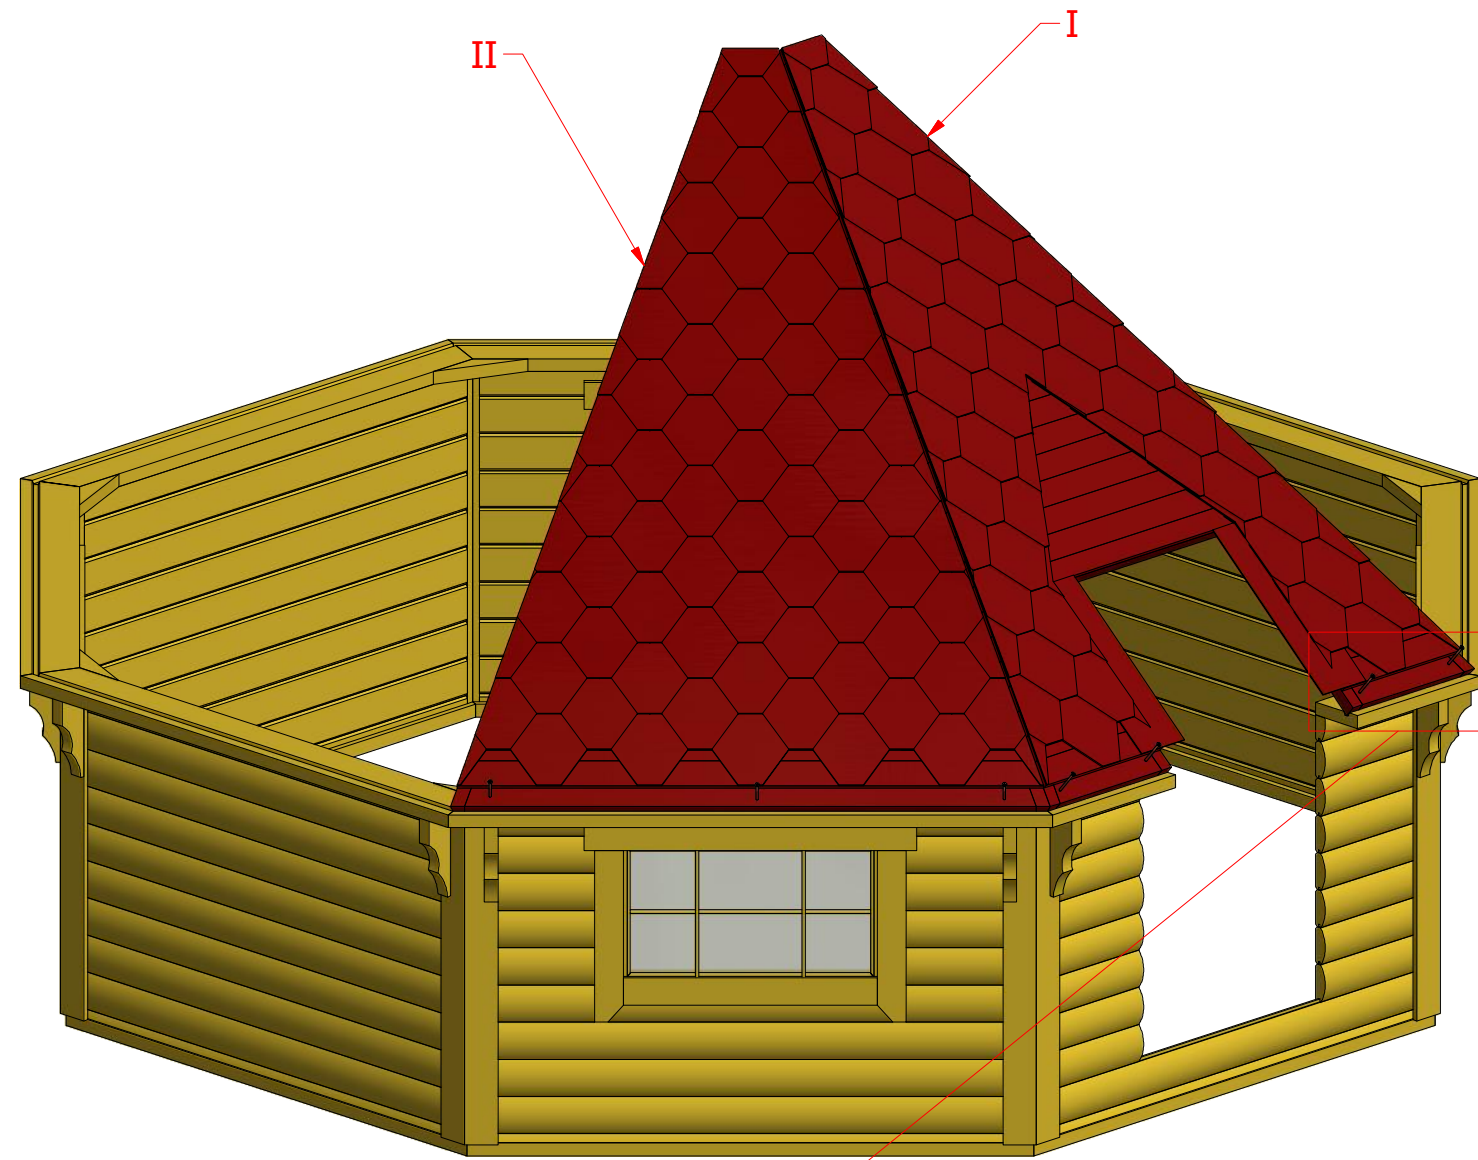

3.2

Grill cabin 25 m²

Screws

1	S2	4x70	73 pcs

Grill cabin 25 m²

Screws

1	S2	4x70	57pcs

Grill cabin 25 m²