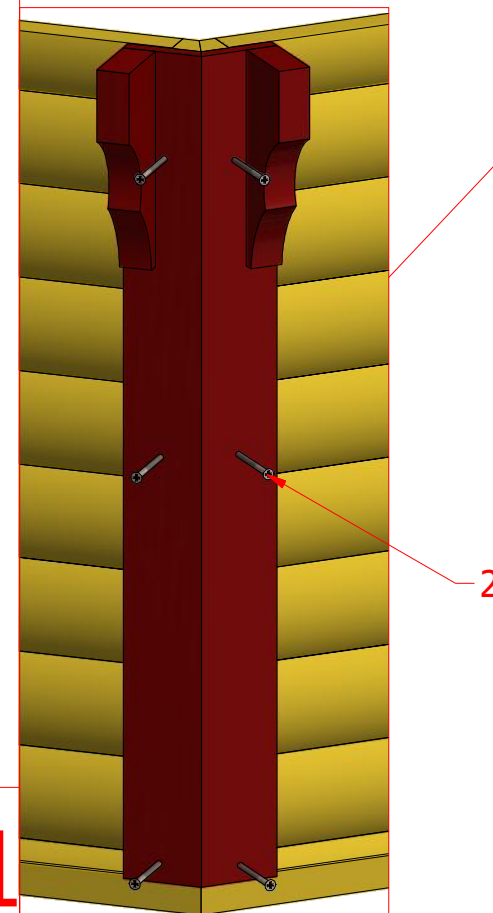

1	S2	4x70	48

2.1

2.2

1

Grill cabin 25 m²

Screws

1	S2	4x70	32 pcs
2	S3	3.5x45	48 pcs

3.1