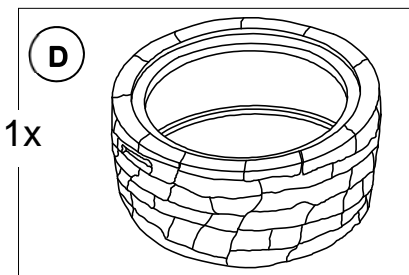

- [Referring to the above diagrams] Firelogs should fit well INSIDE the bowl, allowing the mesh-screen lid to fit securely and evenly. Logs should never be too many/too high, or sticking outside the perimeter of the bowl.
- Always use caution while using your firebowl.

Exploded Drawing

Parts List

Label	Part Number	Description	Qty	Part Image
A	P005100032	Screen Handle	1	
B	P002600043	Mesh Screen	1	
C	P002500101	Fire Bowl	1	
D	P000100271	Base	1	
E	P002700014	Poker	1	

Hardware Pack

Label	Part Number	Description	Qty	Part Image
AA	H040020004	Bolt M6 (Pre-assembled)	1	

Step 1

Cleaning and Maintenance

Caution!

Check all screws and nuts periodically for tightness, fastening them again as required.