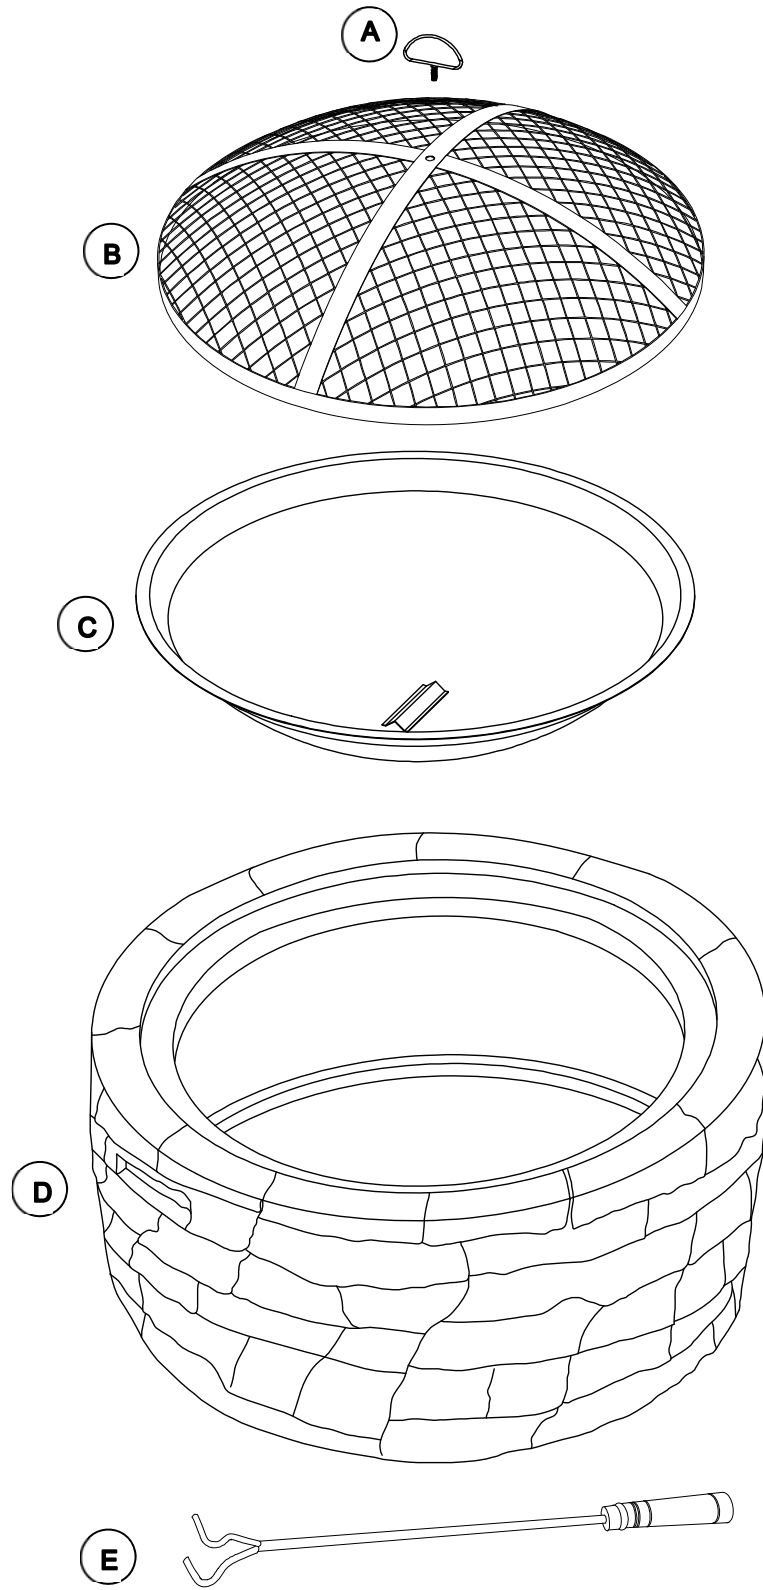

- [Referring to the above diagrams] Firelogs should fit well INSIDE the bowl, allowing the mesh-screen lid to fit securely and evenly. Logs should never be too many/too high, or sticking outside the perimeter of the bowl.
- Always use caution while using your firebowl.

Exploded Drawing

Parts List

Label	Part Number	Description	Qty	Part Image
A	P005100032	Screen Handle	1	
B	P002600043	Mesh Screen	1	
C	P002500101	Fire Bowl	1	
D	P000100271	Base	1	
E	P002700014	Poker	1	

Hardware Pack

Label	Part Number	Description	Qty	Part Image
AA	H040020004	Bolt M6 (Pre-assembled)	1	

Step 1

Cleaning and Maintenance

Caution!

Check all screws and nuts periodically for tightness, fastening them again as required.