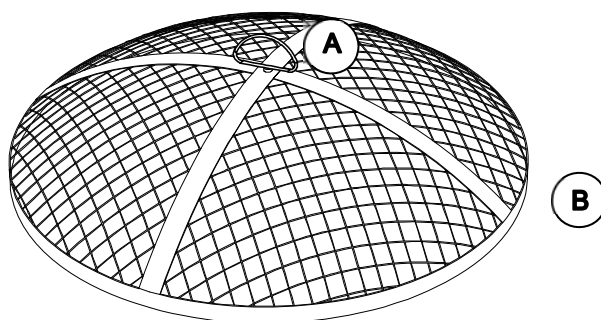

- [Referring to the above diagrams] Firelogs should fit well INSIDE the bowl, allowing the mesh-screen lid to fit securely and evenly. Logs should never be too many/too high, or sticking outside the perimeter of the bowl.
- Always use caution while using your firebowl.

Exploded Drawing

Parts List

Label	Part Number	Description	Qty	Part Image
A	P005100032	Screen Handle	1	
B	P002600043	Mesh Screen	1	
C	P002500101	Fire Bowl	1	
D	P000100271	Base	1	
E	P002700014	Poker	1	

Hardware Pack

Label	Part Number	Description	Qty	Part Image
AA	H040020004	Bolt M6 (Pre-assembled)	1	

Step 1

Cleaning and Maintenance

Caution!

Check all screws and nuts periodically for tightness, fastening them again as required.