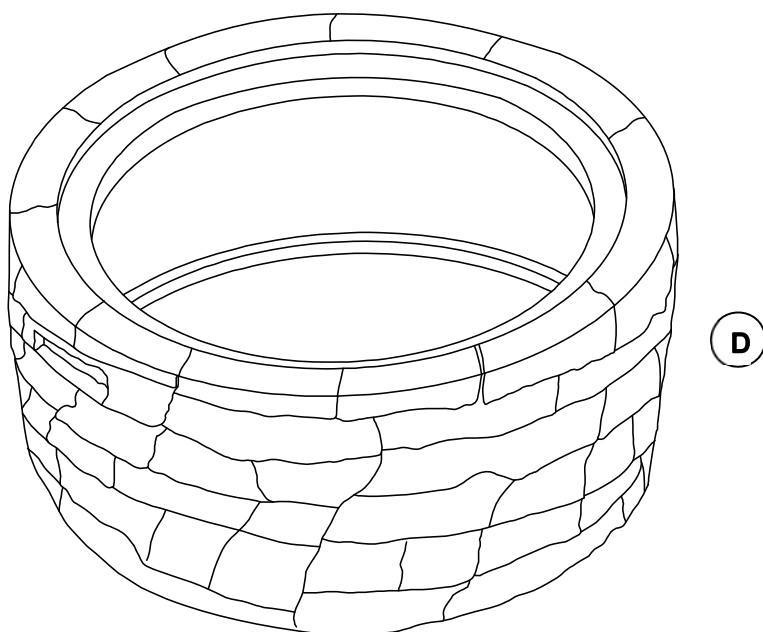

- [Referring to the above diagrams] Firelogs should fit well INSIDE the bowl, allowing the mesh-screen lid to fit securely and evenly. Logs should never be too many/too high, or sticking outside the perimeter of the bowl.
- Always use caution while using your firebowl.

Exploded Drawing

Parts List

Label	Part Number	Description	Qty	Part Image
A	P005100032	Screen Handle	1	
B	P002600043	Mesh Screen	1	
C	P002500101	Fire Bowl	1	
D	P000100271	Base	1	
E	P002700014	Poker	1	

Hardware Pack

Label	Part Number	Description	Qty	Part Image
AA	H040020004	Bolt M6 (Pre-assembled)	1	

Step 1

Cleaning and Maintenance

Caution!

Check all screws and nuts periodically for tightness, fastening them again as required.