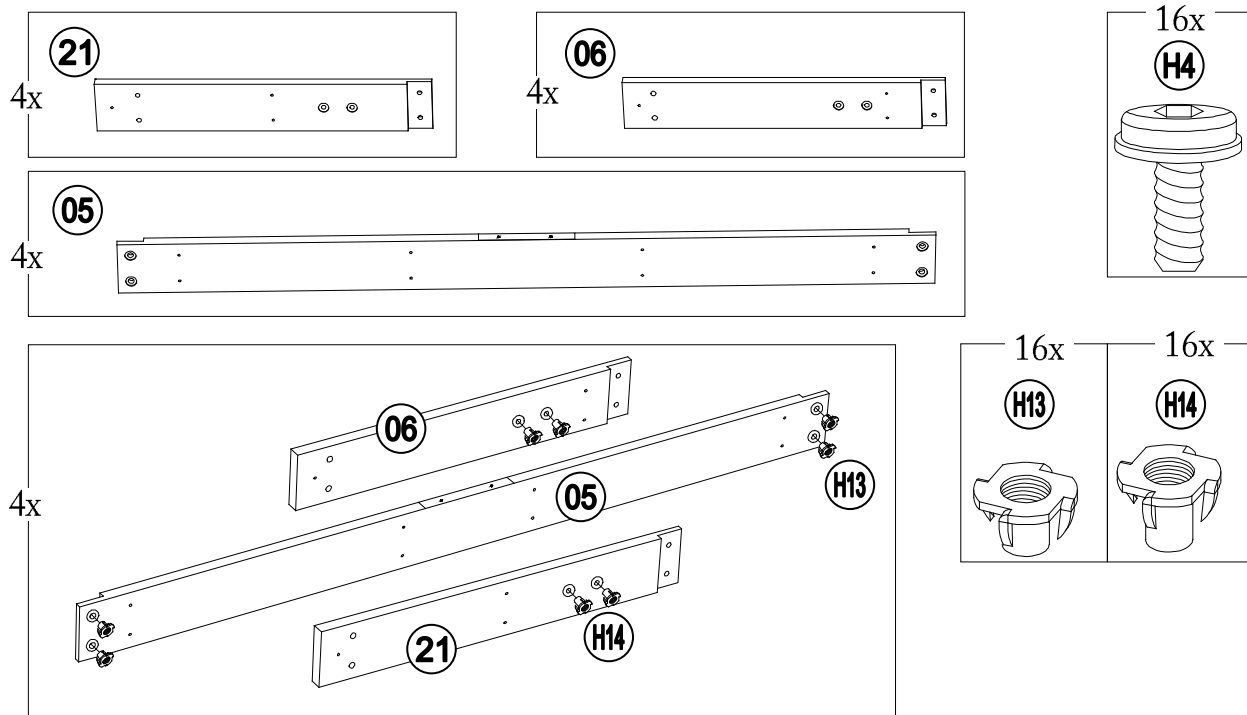

2

Country of Origin: China