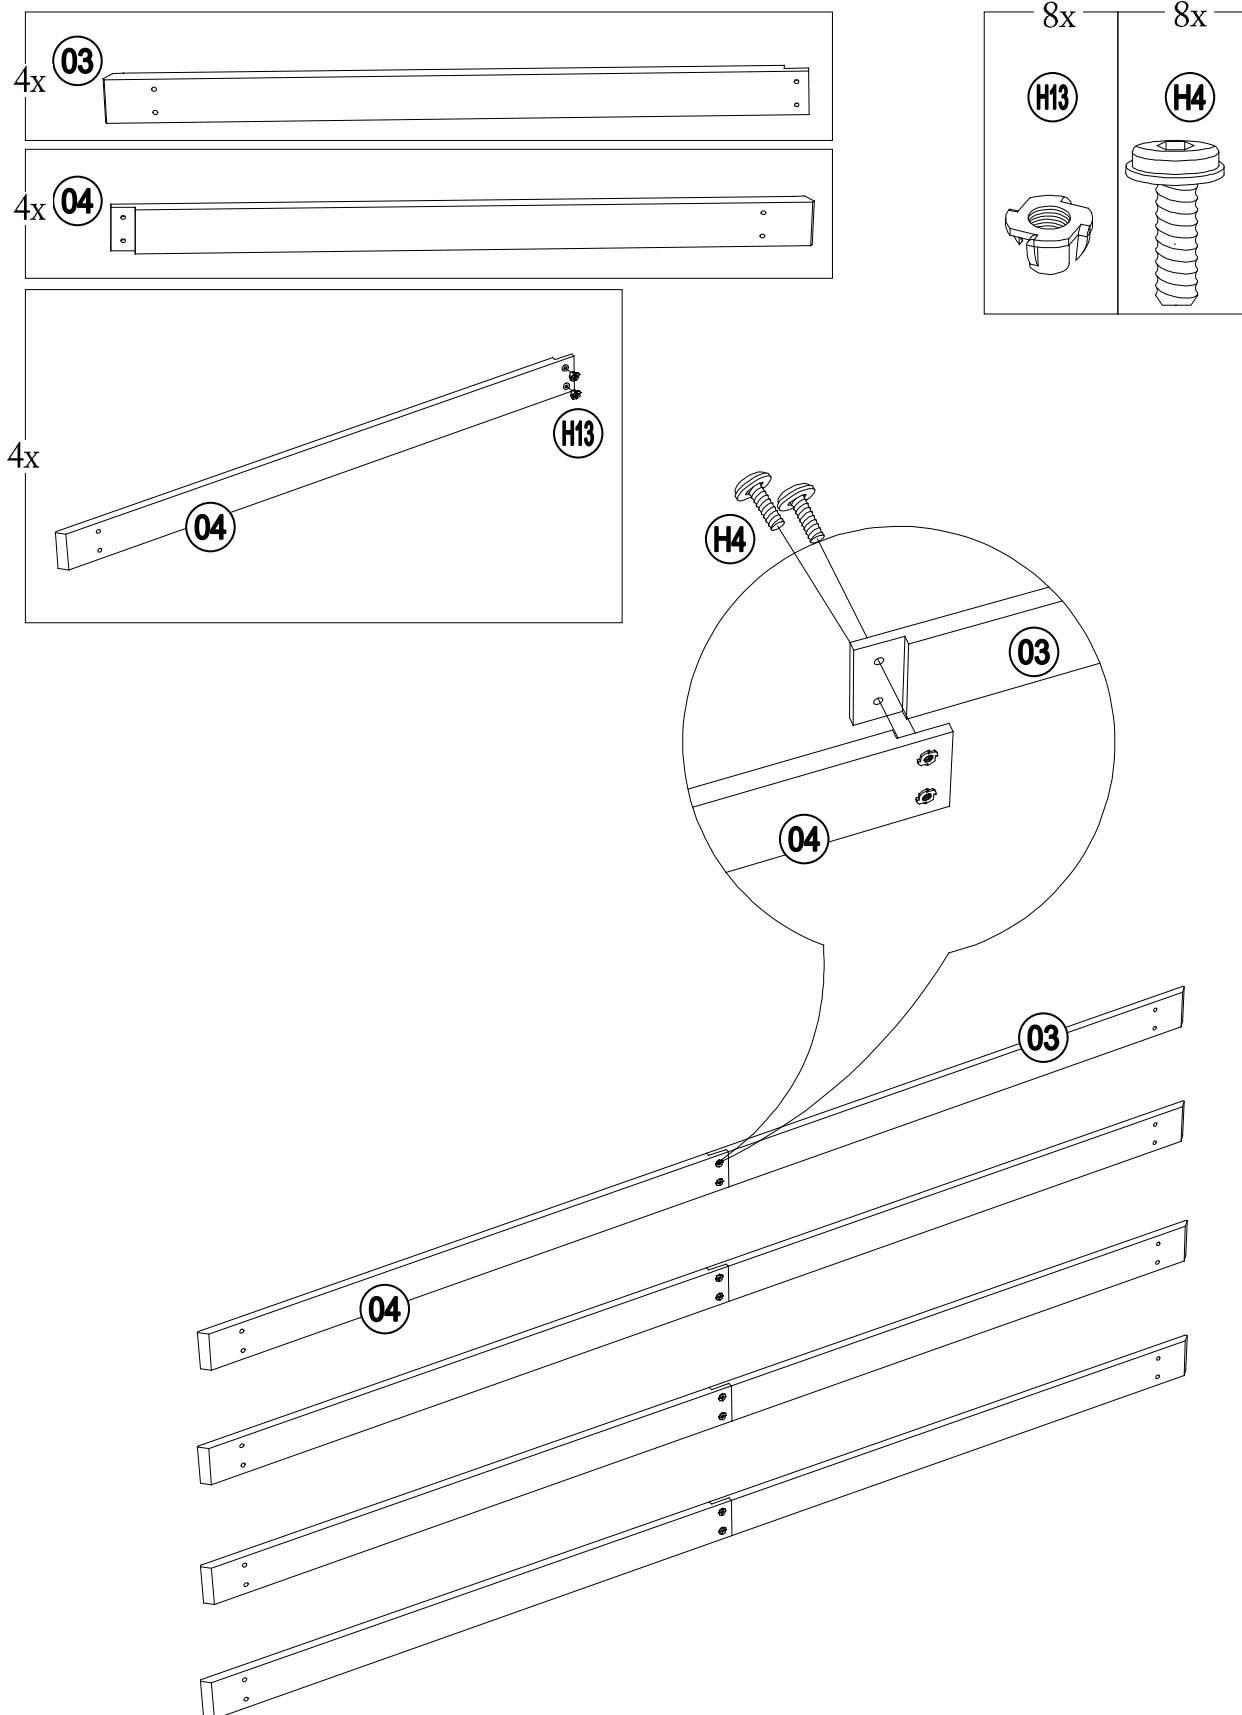

3

Country of Origin: China