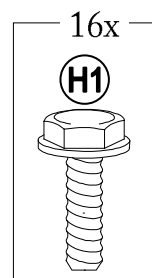

23

Country of Origin: China