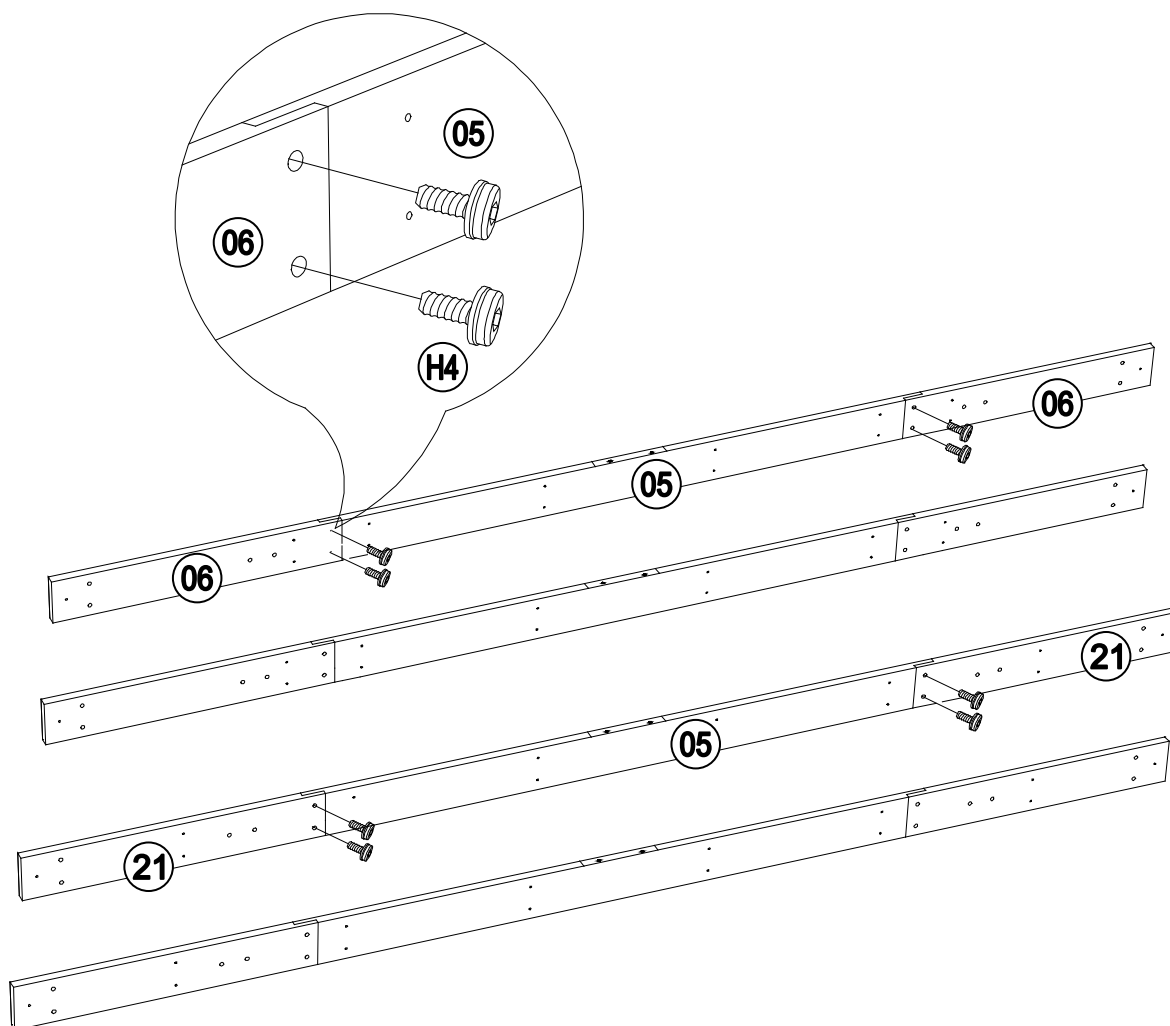

2

Country of Origin: China