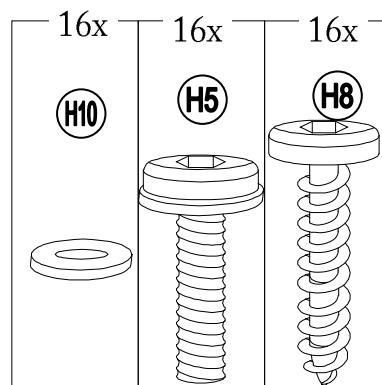

# 7

8

**Assembly Tip on Step 8:**

Please measure to make sure the length of d1 is equal to d2 before moving to next step to ensure a square frame and best results. Keep the beam at right angles to the post, the post at right angles to the ground, and keep the beam horizontal.