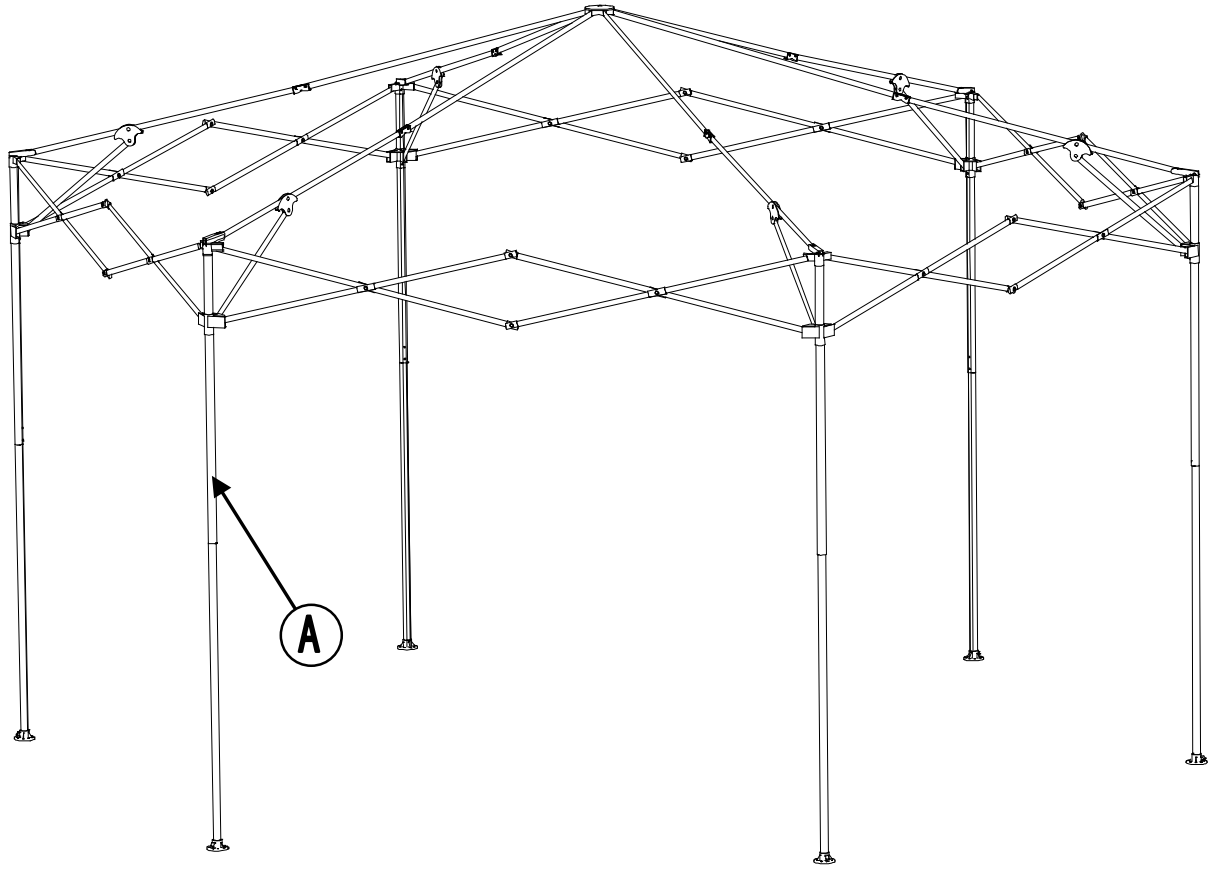

Country of Origin: China