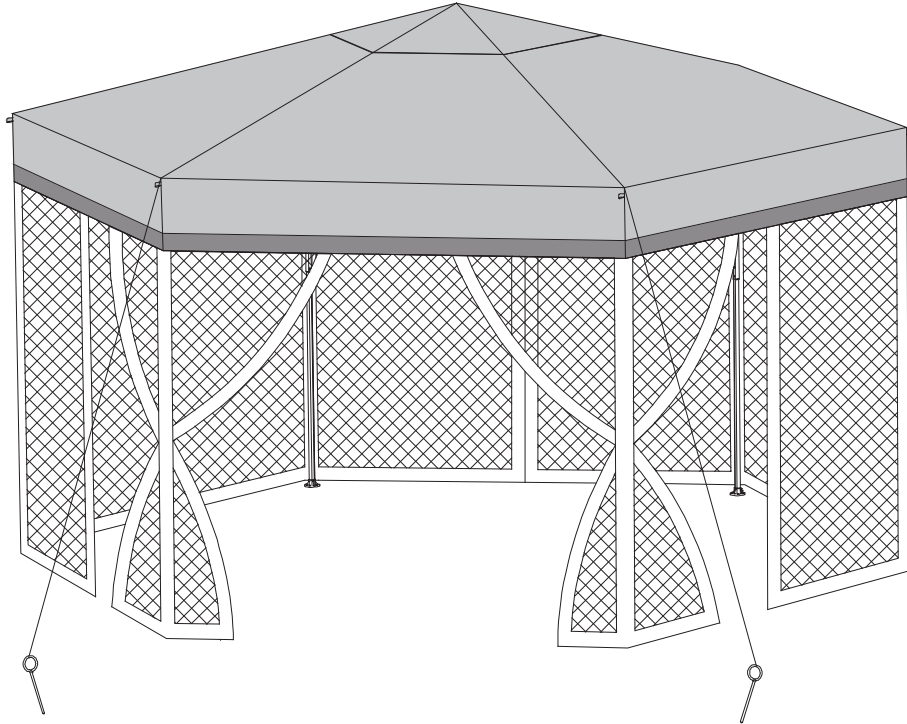

ITEM NO.:A101012601

WE HAVE YOU IN MIND, LET US SERVE YOU!

Questions? Issues?

CONTACT US

24 hours / 7 days a week

www.sunjoyonline.com

customer.care@sunjoygroup.com

Country of Origin: China

A10101260122

Production Number: xxxxxxxxxx