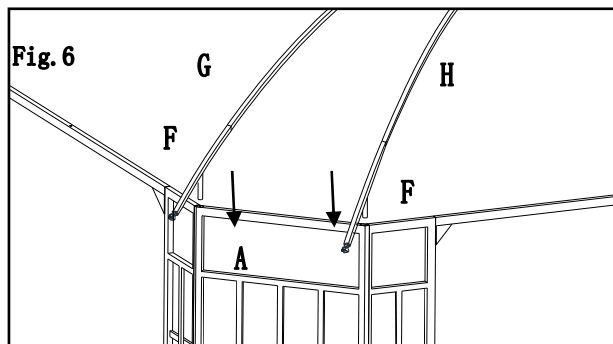

Fig.4: Insert Slant Beam For Big Roof (long/short) (G/H) to Pipe upper slant beam(K).

Fig.5: Insert Slant Beam For Big Roof (long/short) (G/H) to Pipe under slant beam(F).

Fig.6: Insert Pipe under slant beam(F) to screen(A).

Fig.7: Insert Middle Beam (long/short) (I/J) to big top connector(L).

Fig.8: Attach Middle Beam (long/short) (I/J) to Long Beam (D) and short Beam (E) by using bolt (CC),washer (BB) and nut

Fig.9: Insert Slant Beam For Small Roof(M) to Small top connector (N) .

Fig.10-1、 Fig.10-2:Install the adjusting pipe(T) to the lower endof the big top middle beam (I&J) and the small top inclined beam (M)of the Pipe under slant beam (M),and close it to the minimum.

Fig.11-1、 Fig.11-2:Place the small top cloth(Q) on the four corners of thetop,then adjust the position of the adjusting pipe until the small top cloth is tight.