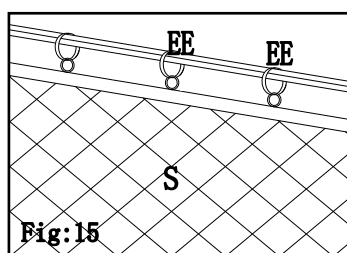

Fig.10-1、 Fig.10-2:Install the adjusting pipe(T) to the lower endof the big top middle beam (I&J) and the small top inclined beam (M)of the Pipe under slant beam (M),and close it to the minimum.

Fig.11-1、 Fig.11-2:Place the small top cloth(Q) on the four corners of thetop,then adjust the position of the adjusting pipe until the small top cloth is tight.

Fig.12:Install the top flower (P)on the top of the small top.

Fig.13:Put big canopy (R) to big top,don't open, then Insert small top to Pipe upper slant beam(K).

Hardware Pack 3

EE	P005100265	Ring	52PCS	
FF	H070010005	"7" stake $\varnothing 6*230$	12PCS	

Step 3

Fig.14:After adjusting the top top cloth the top,adjust the adjusting pipe until the top cloth is tight.

Fig.15:Hang.Mosquito Netting(S) to Beam by using ring(EE).

Fig.16: By using stake(FF) fix assembled gazebo on ground.