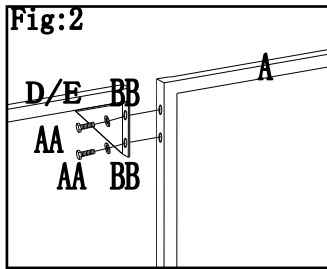

Country of Origin: China

Hardware Pack 1

AA	H010020011	M6X15 bolt	16PCS	
BB	H050030001	M6 flat washer	16PCS	
W	H090010017	M6 wrench	1 PC	

Step 1

Fig.1: Open the Screen (A)

Country of Origin: China

Fig.2: Attach Long Beam (D) to Screen (A) by using bolt (AA) ,washer (BB) .the same to the short beam (E)。

Hardware Pack 2

BB	H050030001	M6 flat washer	8PCS	
CC	H010110029	M6*35 bolt	4PCS	
DD	H040010004	M6 nut	4 PC	

Fig.3:Screw the hook(O) to big top connector(L),then Insert Pipe upper slant beam(K) to big top connector(L).