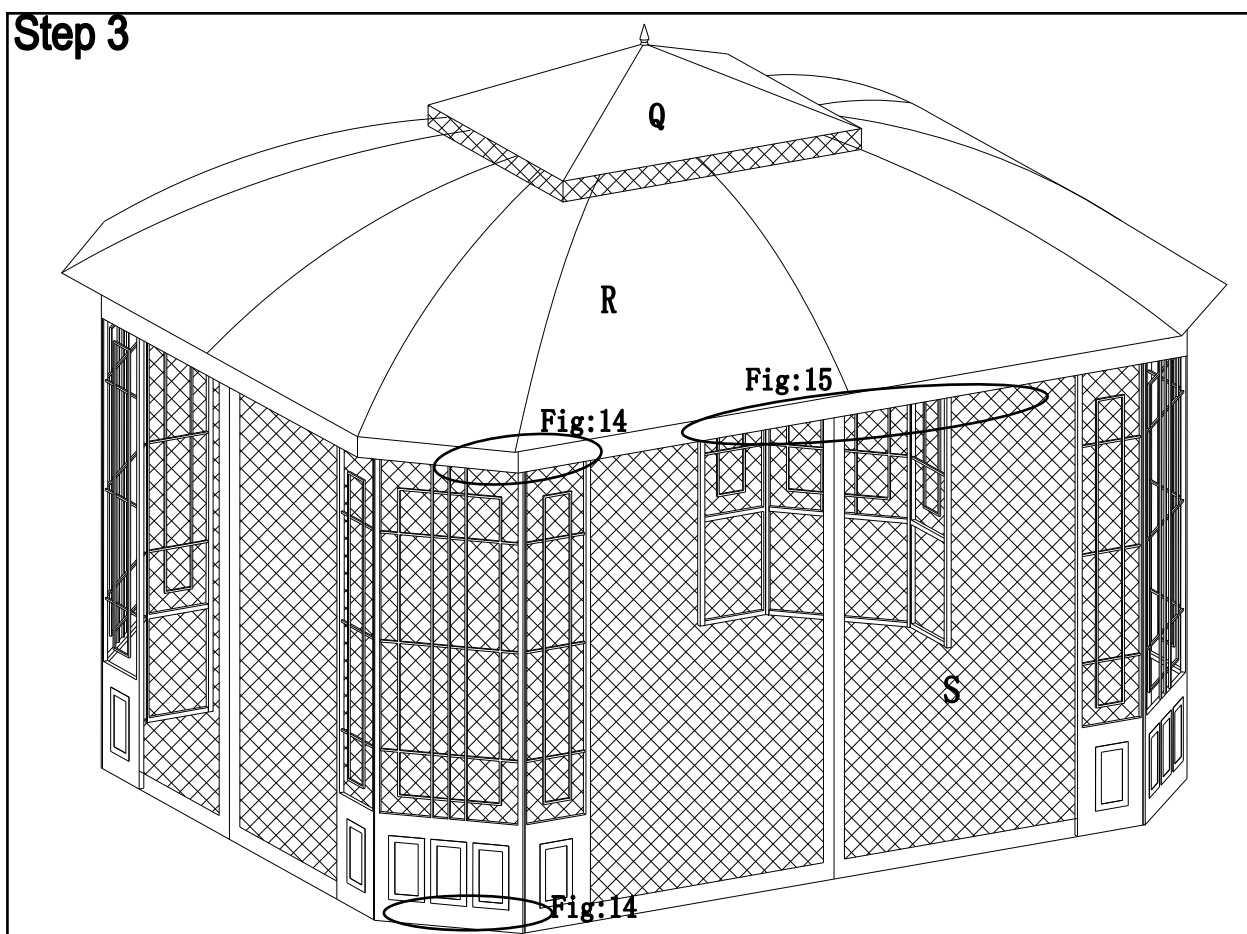

Fig.10-1、 Fig.10-2:Install the adjusting pipe(T) to the lower endof the big top middle beam (I&J) and the small top inclined beam (M)of the Pipe under slant beam (M),and close it to the minimum.

Fig.11-1、 Fig.11-2:Place the small top cloth(Q) on the four corners of thetop,then adjust the position of the adjusting pipe until the small top cloth is tight.

Fig.12:Install the top flower (P)on the top of the small top.

Fig.13:Put big canopy (R) to big top,don't open, then Insert small top to Pipe upper slant beam(K).

Hardware Pack 3

EE	P005100265	Ring	52PCS	
FF	H070010005	"7" stake $\varnothing 6*230$	12PCS	

Step 3

Fig.14:After adjusting the top top cloth the top,adjust the adjusting pipe until the top cloth is tight.

Fig.15:Hang.Mosquito Netting(S) to Beam by using ring(EE).

Fig.16: By using stake(FF) fix assembled gazebo on ground.