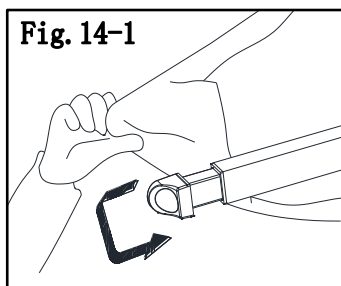

Step 3

Fig.14:After adjusting the top top cloth the top,adjust the adjusting pipe until the top cloth is tight.

Fig.15:Hang.Mosquito Netting(S) to Beam by using ring(EE).

Fig.16: By using stake(FF) fix assembled gazebo on ground.