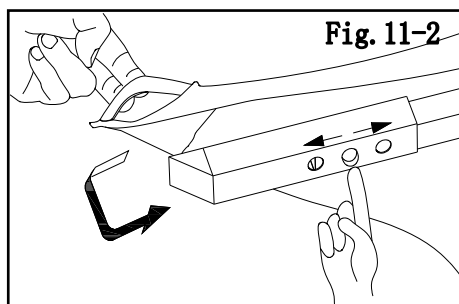

Fig.7: Insert Middle Beam (long/short) (I/J) to big top connector(L).

Fig.8: Attach Middle Beam (long/short) (I/J) to Long Beam (D) and short Beam (E) by using bolt (CC),washer (BB) and nut

Fig.9: Insert Slant Beam For Small Roof(M) to Small top connector (N) .

Fig.10-1、 Fig.10-2:Install the adjusting pipe(T) to the lower endof the big top middle beam (I&J) and the small top inclined beam (M)of the Pipe under slant beam (M),and close it to the minimum.

Fig.11-1、 Fig.11-2:Place the small top cloth(Q) on the four corners of thetop,then adjust the position of the adjusting pipe until the small top cloth is tight.