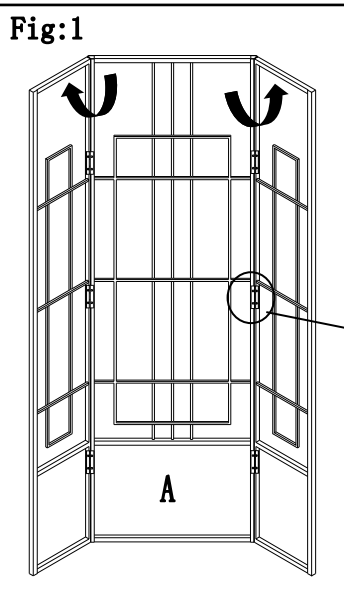

Country of Origin: China

Production Number: xxxxxxxxxx

Parts List

Screen	A	P006300081	4	
Long Beam	D	P000400936	2	
Short Beam	E	P000400937	2	
Pipe under slant beam	F	P000601475	8	
Slant Beam For Big Roof (long)	G	P000601472	4	
Slant Beam For Big Roof (short)	H	P000601471	4	
Middle Beam (long)	I	P000601474	2	
Middle Beam (short)	J	P000601473	2	
Pipe upper slant beam	K	P000601470	4	
Big top connector	L	P000501255	1	
Slant Beam For Small Roof	M	P000601469	4	
Small top connector	N	P000501254	1	
Hook	O	P005800001	1	
Finial	P	P001000037	1	
Small canopy	Q	P001100577	1	
Big canopy	R	P001100578	1	
Mosquito Netting	S	P001200226	1	
Regulating tube	T	P005700732	4	

Country of Origin: China

Hardware Pack 1

AA	H010020011	M6X15 bolt	16PCS	
BB	H050030001	M6 flat washer	16PCS	
W	H090010017	M6 wrench	1 PC	

Step 1

Fig.1: Open the Screen (A)

Country of Origin: China

Fig.2: Attach Long Beam (D) to Screen (A) by using bolt (AA) ,washer (BB) .the same to the short beam (E)。

Hardware Pack 2

BB	H050030001	M6 flat washer	8PCS	
CC	H010110029	M6*35 bolt	4PCS	
DD	H040010004	M6 nut	4 PC	

Fig.3:Screw the hook(O) to big top connector(L),then Insert Pipe upper slant beam(K) to big top connector(L).

Fig.4: Insert Slant Beam For Big Roof (long/short) (G/H) to Pipe upper slant beam(K).

Fig.5: Insert Slant Beam For Big Roof (long/short) (G/H) to Pipe under slant beam(F).

Fig.6: Insert Pipe under slant beam(F) to screen(A).