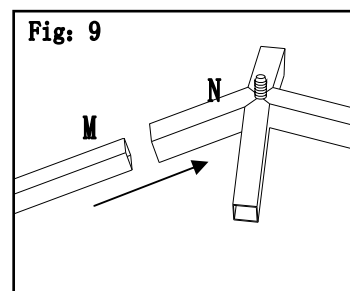

Fig.4: Insert Slant Beam For Big Roof (long/short) (G/H) to Pipe upper slant beam(K).

Fig.5: Insert Slant Beam For Big Roof (long/short) (G/H) to Pipe under slant beam(F).

Fig.6: Insert Pipe under slant beam(F) to screen(A).

Fig.7: Insert Middle Beam (long/short) (I/J) to big top connector(L).

Fig.8: Attach Middle Beam (long/short) (I/J) to Long Beam (D) and short Beam (E) by using bolt (CC),washer (BB) and nut

Fig.9: Insert Slant Beam For Small Roof(M) to Small top connector (N) .

Fig.10-1、 Fig.10-2:Install the adjusting pipe(T) to the lower endof the big top middle beam (I&J) and the small top inclined beam (M)of the Pipe under slant beam (M),and close it to the minimum.

Fig.11-1、 Fig.11-2:Place the small top cloth(Q) on the four corners of thetop,then adjust the position of the adjusting pipe until the small top cloth is tight.