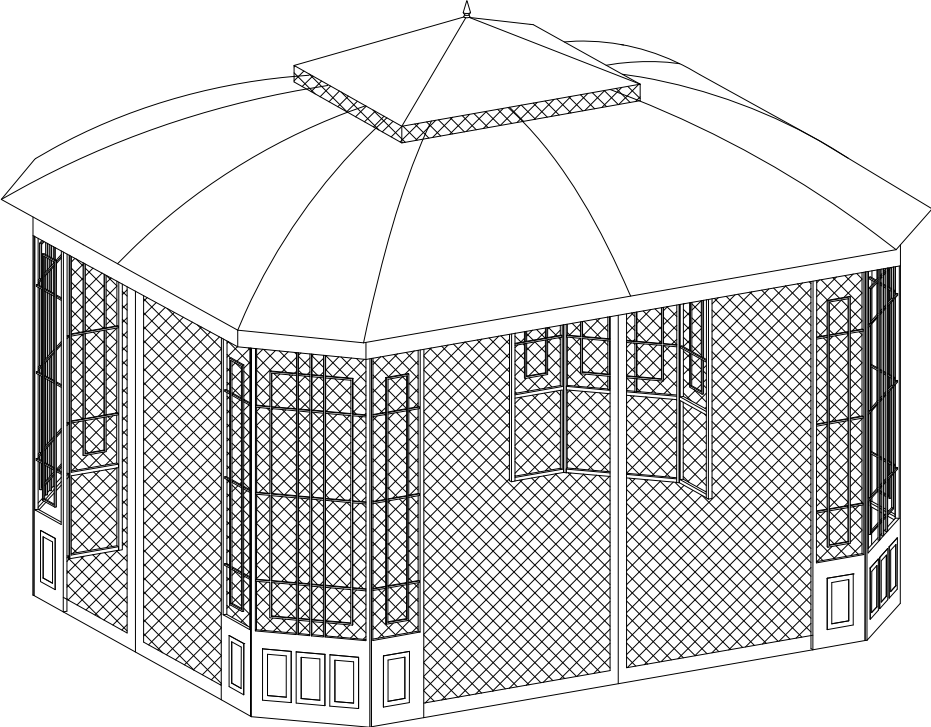

ITEM NO.: A101012500

WE HAVE YOU IN MIND, LET US SERVE YOU!

Questions? Issues?

CONTACT US

24 hours / 7 days a week

www.sunjoyonline.com

customer.care@sunjoygroup.com

A10101250022

Country of Origin: China

Production Number: xxxxxxxxxx