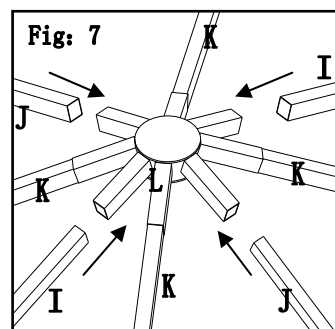

Hardware Pack 2

BB	H050030001	M6 flat washer	8PCS	
CC	H010110029	M6*35 bolt	4PCS	
DD	H040010004	M6 nut	4 PC	

Fig.3:Screw the hook(O) to big top connector(L),then Insert Pipe upper slant beam(K) to big top connector(L).

Fig.4: Insert Slant Beam For Big Roof (long/short) (G/H) to Pipe upper slant beam(K).

Fig.5: Insert Slant Beam For Big Roof (long/short) (G/H) to Pipe under slant beam(F).

Fig.6: Insert Pipe under slant beam(F) to screen(A).

Fig.7: Insert Middle Beam (long/short) (I/J) to big top connector(L).

Fig.8: Attach Middle Beam (long/short) (I/J) to Long Beam (D) and short Beam (E) by using bolt (CC),washer (BB) and nut

Fig.9: Insert Slant Beam For Small Roof(M) to Small top connector (N) .

Fig.10-1、 Fig.10-2:Install the adjusting pipe(T) to the lower endof the big top middle beam (I&J) and the small top inclined beam (M)of the Pipe under slant beam (M),and close it to the minimum.

Fig.11-1、 Fig.11-2:Place the small top cloth(Q) on the four corners of thetop,then adjust the position of the adjusting pipe until the small top cloth is tight.