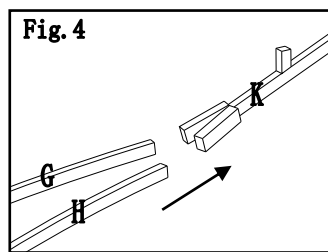

Country of Origin: China

Hardware Pack 1

AA	H010020011	M6X15 bolt	16PCS	
BB	H050030001	M6 flat washer	16PCS	
W	H090010017	M6 wrench	1 PC	

Step 1

Fig.1: Open the Screen (A)

Country of Origin: China

Fig.2: Attach Long Beam (D) to Screen (A) by using bolt (AA) ,washer (BB) .the same to the short beam (E)。

Hardware Pack 2

BB	H050030001	M6 flat washer	8PCS	
CC	H010110029	M6*35 bolt	4PCS	
DD	H040010004	M6 nut	4 PC	

Fig.3:Screw the hook(O) to big top connector(L),then Insert Pipe upper slant beam(K) to big top connector(L).

Fig.4: Insert Slant Beam For Big Roof (long/short) (G/H) to Pipe upper slant beam(K).

Fig.5: Insert Slant Beam For Big Roof (long/short) (G/H) to Pipe under slant beam(F).

Fig.6: Insert Pipe under slant beam(F) to screen(A).