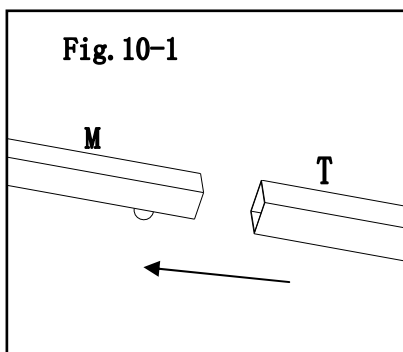

Fig.4: Insert Slant Beam For Big Roof (long/short) (G/H) to Pipe upper slant beam(K).

Fig.5: Insert Slant Beam For Big Roof (long/short) (G/H) to Pipe under slant beam(F).

Fig.6: Insert Pipe under slant beam(F) to screen(A).

Fig.7: Insert Middle Beam (long/short) (I/J) to big top connector(L).

Fig.8: Attach Middle Beam (long/short) (I/J) to Long Beam (D) and short Beam (E) by using bolt (CC),washer (BB) and nut

Fig.9: Insert Slant Beam For Small Roof(M) to Small top connector (N) .

Fig.10-1、 Fig.10-2:Install the adjusting pipe(T) to the lower endof the big top middle beam (I&J) and the small top inclined beam (M)of the Pipe under slant beam (M),and close it to the minimum.

Fig.11-1、 Fig.11-2:Place the small top cloth(Q) on the four corners of thetop,then adjust the position of the adjusting pipe until the small top cloth is tight.