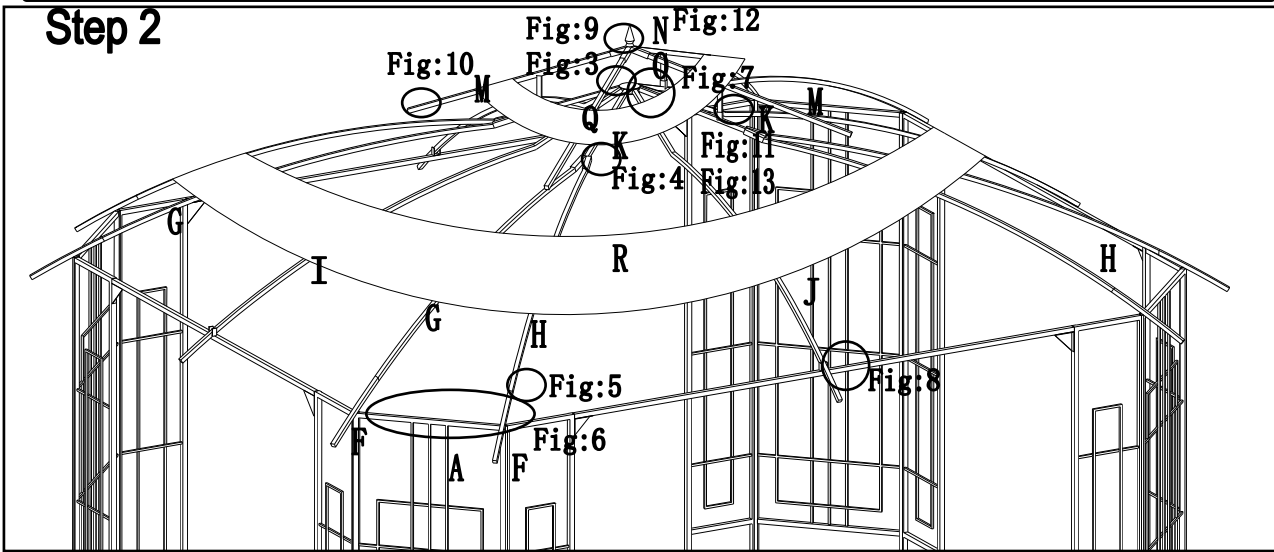

Country of Origin: China

Hardware Pack 1

AA	H010020011	M6X15 bolt	16PCS	
BB	H050030001	M6 flat washer	16PCS	
W	H090010017	M6 wrench	1 PC	

Step 1

Fig.1: Open the Screen (A)

Country of Origin: China

Fig.2: Attach Long Beam (D) to Screen (A) by using bolt (AA) ,washer (BB) .the same to the short beam (E)。

Hardware Pack 2

BB	H050030001	M6 flat washer	8PCS	
CC	H010110029	M6*35 bolt	4PCS	
DD	H040010004	M6 nut	4 PC	

Fig.3:Screw the hook(O) to big top connector(L),then Insert Pipe upper slant beam(K) to big top connector(L).

Fig.4: Insert Slant Beam For Big Roof (long/short) (G/H) to Pipe upper slant beam(K).

Fig.5: Insert Slant Beam For Big Roof (long/short) (G/H) to Pipe under slant beam(F).

Fig.6: Insert Pipe under slant beam(F) to screen(A).

Fig.7: Insert Middle Beam (long/short) (I/J) to big top connector(L).

Fig.8: Attach Middle Beam (long/short) (I/J) to Long Beam (D) and short Beam (E) by using bolt (CC),washer (BB) and nut

Fig.9: Insert Slant Beam For Small Roof(M) to Small top connector (N) .