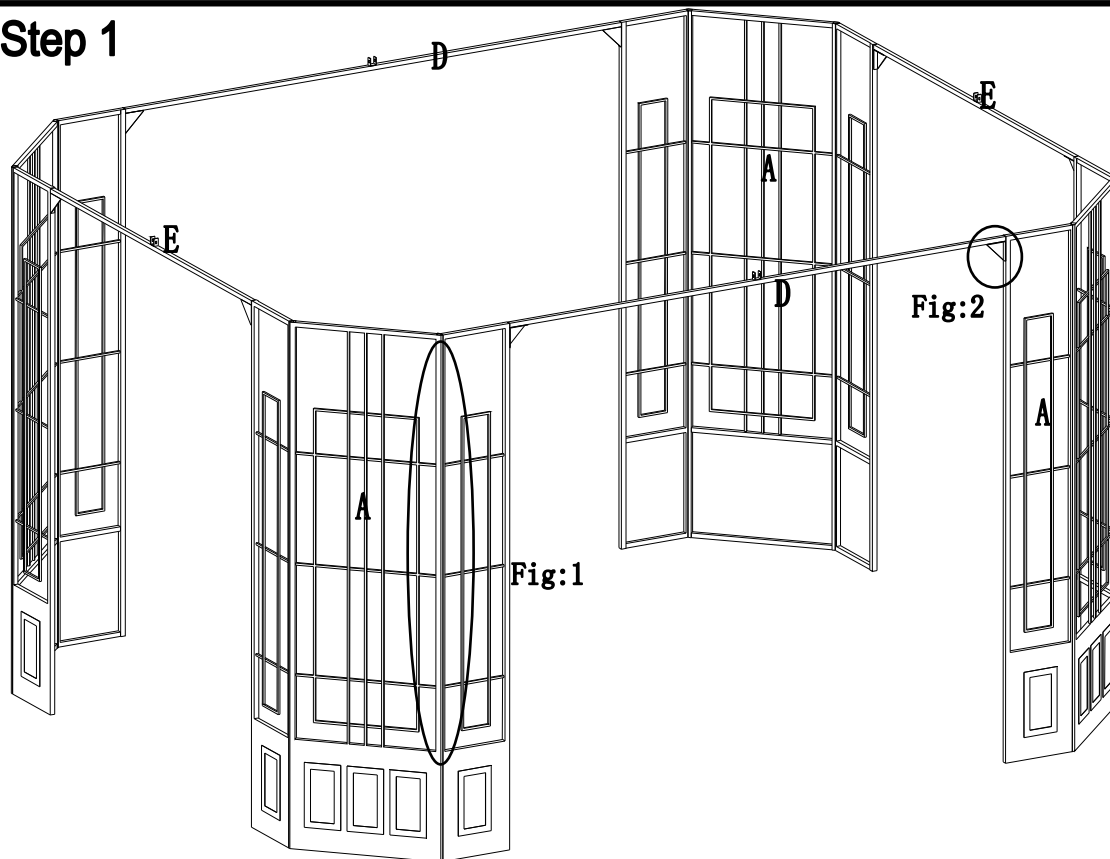

Country of Origin: China

Production Number: xxxxxxxxxx

Parts List

Screen	A	P006300081	4	
Long Beam	D	P000400936	2	
Short Beam	E	P000400937	2	
Pipe under slant beam	F	P000601475	8	
Slant Beam For Big Roof (long)	G	P000601472	4	
Slant Beam For Big Roof (short)	H	P000601471	4	
Middle Beam (long)	I	P000601474	2	
Middle Beam (short)	J	P000601473	2	
Pipe upper slant beam	K	P000601470	4	
Big top connector	L	P000501255	1	
Slant Beam For Small Roof	M	P000601469	4	
Small top connector	N	P000501254	1	
Hook	O	P005800001	1	
Finial	P	P001000037	1	
Small canopy	Q	P001100577	1	
Big canopy	R	P001100578	1	
Mosquito Netting	S	P001200226	1	
Regulating tube	T	P005700732	4	

Country of Origin: China

Hardware Pack 1

AA	H010020011	M6X15 bolt	16PCS	
BB	H050030001	M6 flat washer	16PCS	
W	H090010017	M6 wrench	1 PC	

Step 1

Fig.1: Open the Screen (A)

Country of Origin: China

Fig.2: Attach Long Beam (D) to Screen (A) by using bolt (AA) ,washer (BB) .the same to the short beam (E)。

Hardware Pack 2

BB	H050030001	M6 flat washer	8PCS	
CC	H010110029	M6*35 bolt	4PCS	
DD	H040010004	M6 nut	4 PC	

Fig.3:Screw the hook(O) to big top connector(L),then Insert Pipe upper slant beam(K) to big top connector(L).

Fig.4: Insert Slant Beam For Big Roof (long/short) (G/H) to Pipe upper slant beam(K).

Fig.5: Insert Slant Beam For Big Roof (long/short) (G/H) to Pipe under slant beam(F).

Fig.6: Insert Pipe under slant beam(F) to screen(A).