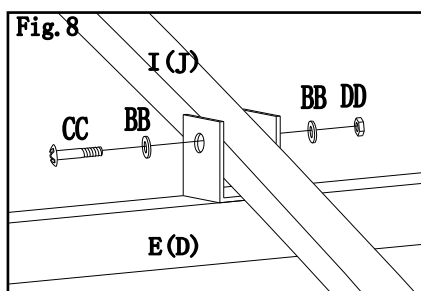

Fig.4: Insert Slant Beam For Big Roof (long/short) (G/H) to Pipe upper slant beam(K).

Fig.5: Insert Slant Beam For Big Roof (long/short) (G/H) to Pipe under slant beam(F).

Fig.6: Insert Pipe under slant beam(F) to screen(A).

Fig.7: Insert Middle Beam (long/short) (I/J) to big top connector(L).

Fig.8: Attach Middle Beam (long/short) (I/J) to Long Beam (D) and short Beam (E) by using bolt (CC),washer (BB) and nut

Fig.9: Insert Slant Beam For Small Roof(M) to Small top connector (N) .

Fig.10-1、 Fig.10-2:Install the adjusting pipe(T) to the lower endof the big top middle beam (I&J) and the small top inclined beam (M)of the Pipe under slant beam (M),and close it to the minimum.

Fig.11-1、 Fig.11-2:Place the small top cloth(Q) on the four corners of thetop,then adjust the position of the adjusting pipe until the small top cloth is tight.