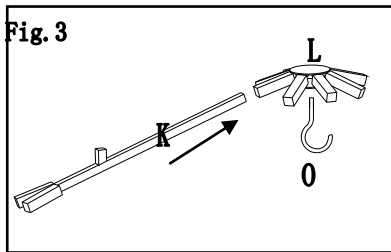

Country of Origin: China

Hardware Pack 1

AA	H010020011	M6X15 bolt	16PCS	
BB	H050030001	M6 flat washer	16PCS	
W	H090010017	M6 wrench	1 PC	

Step 1

Fig.1: Open the Screen (A)

Country of Origin: China

Fig.2: Attach Long Beam (D) to Screen (A) by using bolt (AA) ,washer (BB) .the same to the short beam (E)。

Hardware Pack 2

BB	H050030001	M6 flat washer	8PCS	
CC	H010110029	M6*35 bolt	4PCS	
DD	H040010004	M6 nut	4 PC	

Fig.3:Screw the hook(O) to big top connector(L),then Insert Pipe upper slant beam(K) to big top connector(L).

Fig.4: Insert Slant Beam For Big Roof (long/short) (G/H) to Pipe upper slant beam(K).

Fig.5: Insert Slant Beam For Big Roof (long/short) (G/H) to Pipe under slant beam(F).

Fig.6: Insert Pipe under slant beam(F) to screen(A).

Fig.7: Insert Middle Beam (long/short) (I/J) to big top connector(L).

Fig.8: Attach Middle Beam (long/short) (I/J) to Long Beam (D) and short Beam (E) by using bolt (CC),washer (BB) and nut

Fig.9: Insert Slant Beam For Small Roof(M) to Small top connector (N) .