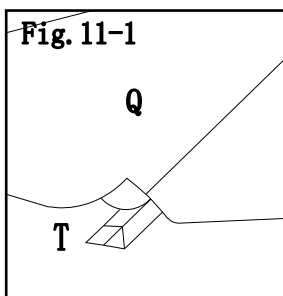

Fig.7: Insert Middle Beam (long/short) (I/J) to big top connector(L).

Fig.8: Attach Middle Beam (long/short) (I/J) to Long Beam (D) and short Beam (E) by using bolt (CC),washer (BB) and nut

Fig.9: Insert Slant Beam For Small Roof(M) to Small top connector (N) .

Fig.10-1、 Fig.10-2:Install the adjusting pipe(T) to the lower endof the big top middle beam (I&J) and the small top inclined beam (M)of the Pipe under slant beam (M),and close it to the minimum.

Fig.11-1、 Fig.11-2:Place the small top cloth(Q) on the four corners of thetop,then adjust the position of the adjusting pipe until the small top cloth is tight.

Fig.12:Install the top flower (P)on the top of the small top.

Fig.13:Put big canopy (R) to big top,don't open, then Insert small top to Pipe upper slant beam(K).

Hardware Pack 3

EE	P005100265	Ring	52PCS	
FF	H070010005	"7" stake $\varnothing 6*230$	12PCS	