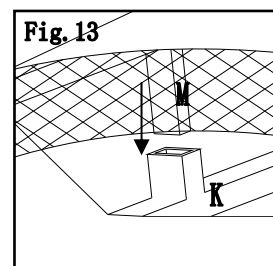

Fig.7: Insert Middle Beam (long/short) (I/J) to big top connector(L).

Fig.8: Attach Middle Beam (long/short) (I/J) to Long Beam (D) and short Beam (E) by using bolt (CC),washer (BB) and nut

Fig.9: Insert Slant Beam For Small Roof(M) to Small top connector (N) .

Fig.10-1、 Fig.10-2:Install the adjusting pipe(T) to the lower endof the big top middle beam (I&J) and the small top inclined beam (M)of the Pipe under slant beam (M),and close it to the minimum.

Fig.11-1、 Fig.11-2:Place the small top cloth(Q) on the four corners of thetop,then adjust the position of the adjusting pipe until the small top cloth is tight.

Fig.12:Install the top flower (P)on the top of the small top.

Fig.13:Put big canopy (R) to big top,don't open, then Insert small top to Pipe upper slant beam(K).

Hardware Pack 3

EE	P005100265	Ring	52PCS	
FF	H070010005	"7" stake $\varnothing 6*230$	12PCS	

Step 3

Fig.14:After adjusting the top top cloth the top,adjust the adjusting pipe until the top cloth is tight.

Fig.15:Hang.Mosquito Netting(S) to Beam by using ring(EE).

Fig.16: By using stake(FF) fix assembled gazebo on ground.