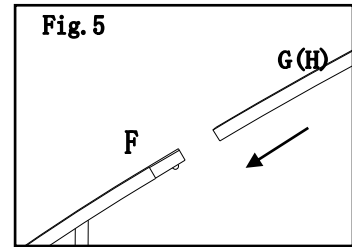

Hardware Pack 2

BB	H050030001	M6 flat washer	8PCS	
CC	H010110029	M6*35 bolt	4PCS	
DD	H040010004	M6 nut	4 PC	

Fig.3:Screw the hook(O) to big top connector(L),then Insert Pipe upper slant beam(K) to big top connector(L).

Fig.4: Insert Slant Beam For Big Roof (long/short) (G/H) to Pipe upper slant beam(K).

Fig.5: Insert Slant Beam For Big Roof (long/short) (G/H) to Pipe under slant beam(F).

Fig.6: Insert Pipe under slant beam(F) to screen(A).

Fig.7: Insert Middle Beam (long/short) (I/J) to big top connector(L).

Fig.8: Attach Middle Beam (long/short) (I/J) to Long Beam (D) and short Beam (E) by using bolt (CC),washer (BB) and nut

Fig.9: Insert Slant Beam For Small Roof(M) to Small top connector (N) .

Fig.10-1、 Fig.10-2:Install the adjusting pipe(T) to the lower endof the big top middle beam (I&J) and the small top inclined beam (M)of the Pipe under slant beam (M),and close it to the minimum.

Fig.11-1、 Fig.11-2:Place the small top cloth(Q) on the four corners of thetop,then adjust the position of the adjusting pipe until the small top cloth is tight.