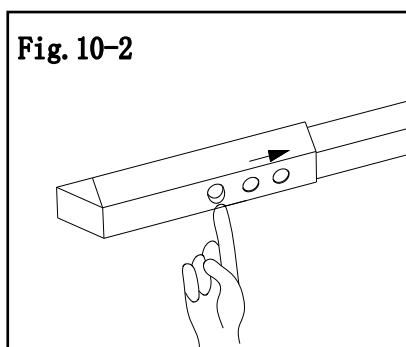

Fig.4: Insert Slant Beam For Big Roof (long/short) (G/H) to Pipe upper slant beam(K).

Fig.5: Insert Slant Beam For Big Roof (long/short) (G/H) to Pipe under slant beam(F).

Fig.6: Insert Pipe under slant beam(F) to screen(A).

Fig.7: Insert Middle Beam (long/short) (I/J) to big top connector(L).

Fig.8: Attach Middle Beam (long/short) (I/J) to Long Beam (D) and short Beam (E) by using bolt (CC),washer (BB) and nut

Fig.9: Insert Slant Beam For Small Roof(M) to Small top connector (N) .

Fig.10-1、 Fig.10-2:Install the adjusting pipe(T) to the lower endof the big top middle beam (I&J) and the small top inclined beam (M)of the Pipe under slant beam (M),and close it to the minimum.

Fig.11-1、 Fig.11-2:Place the small top cloth(Q) on the four corners of thetop,then adjust the position of the adjusting pipe until the small top cloth is tight.