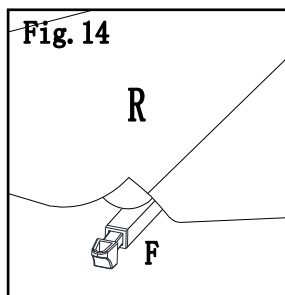

Fig.12:Install the top flower (P)on the top of the small top.

Fig.13:Put big canopy (R) to big top,don't open, then Insert small top to Pipe upper slant beam(K).

Hardware Pack 3

EE	P005100265	Ring	52PCS	
FF	H070010005	"7" stake $\varnothing 6*230$	12PCS	

Step 3

Fig.14:After adjusting the top top cloth the top,adjust the adjusting pipe until the top cloth is tight.

Fig.15:Hang.Mosquito Netting(S) to Beam by using ring(EE).

Fig.16: By using stake(FF) fix assembled gazebo on ground.