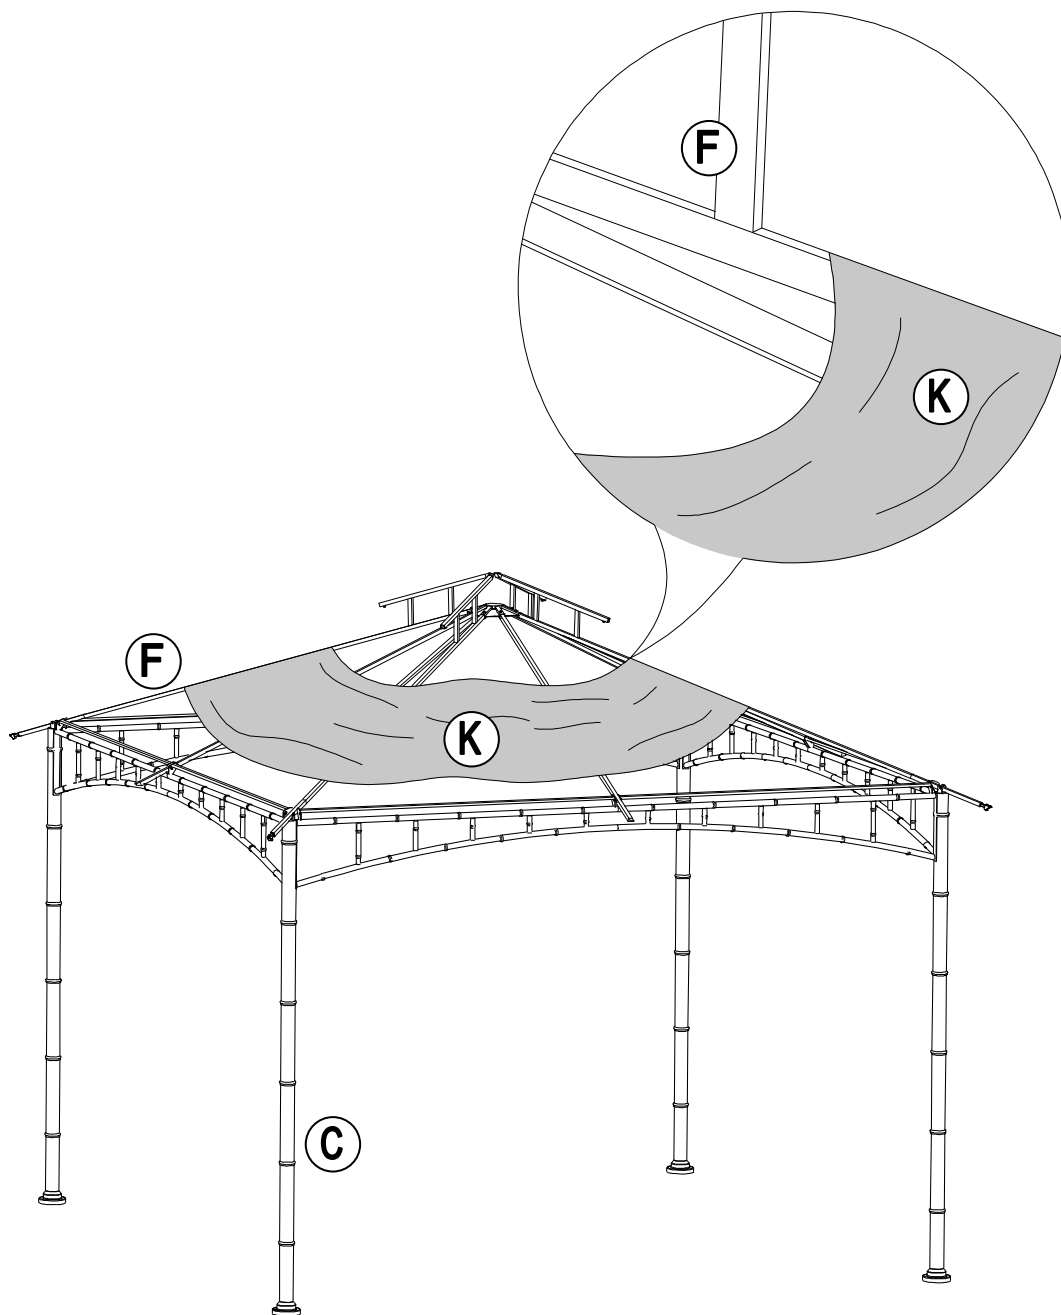

7

Country of Origin: China