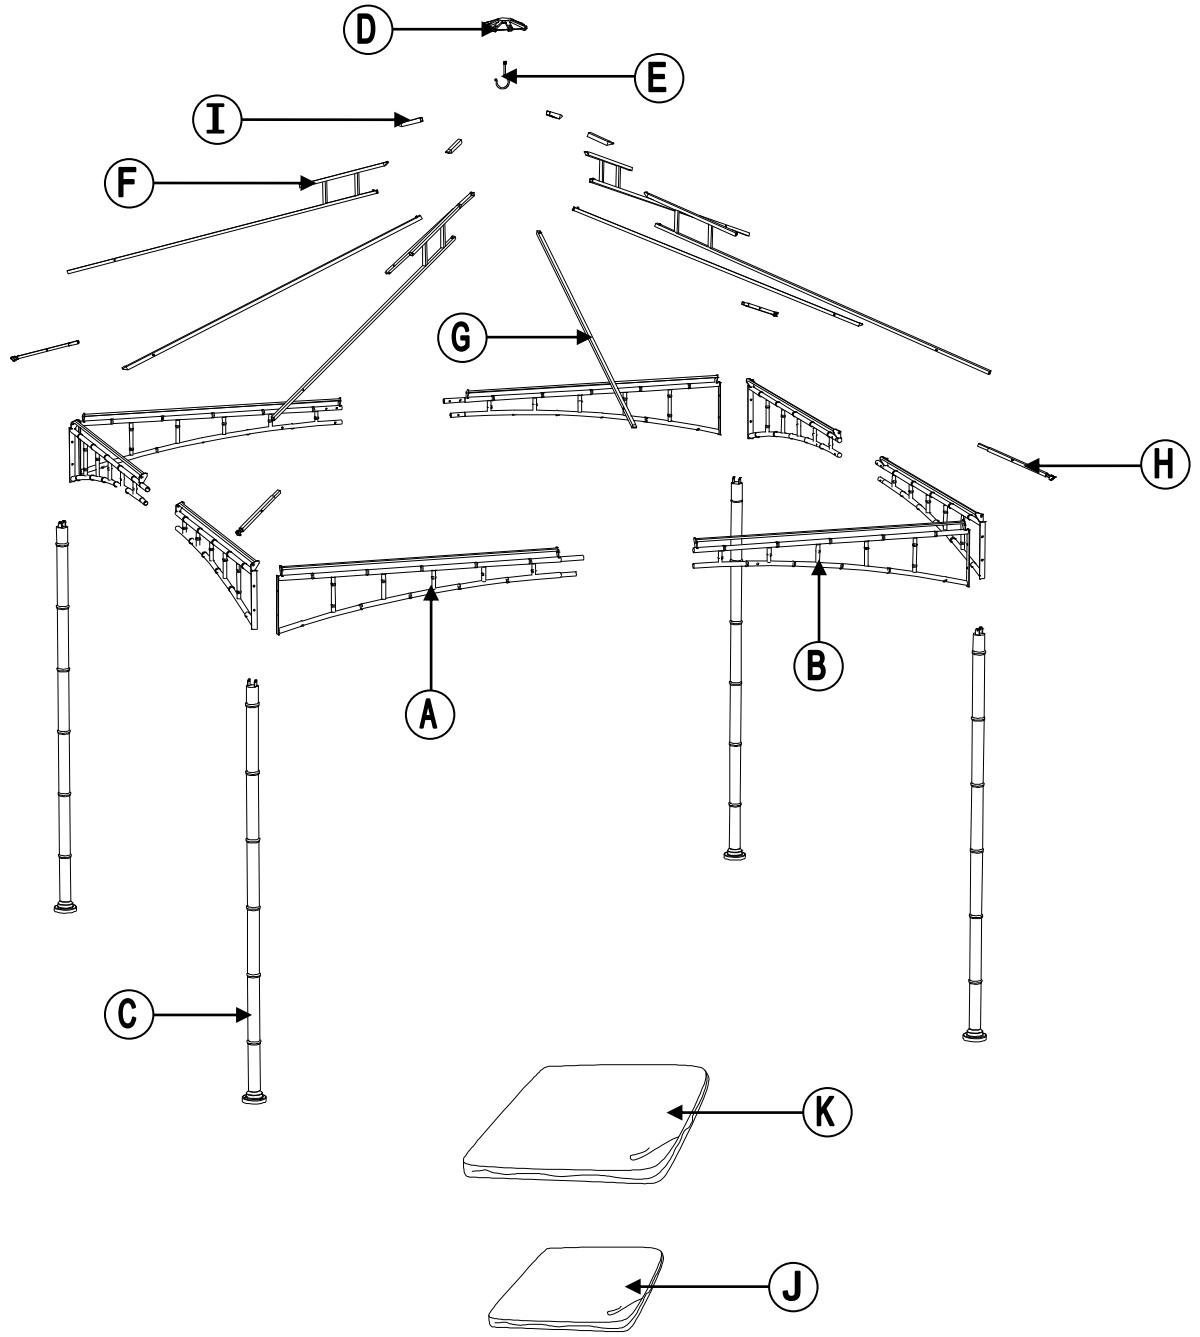

IMPORTANT

KEEP THIS INSTRUCTION MANUAL FOR FUTURE REFERENCE.

TOOLS NEEDED

Provided in hardware pack

IMPORTANT

How many people needed for the installation work

EXPLODED DRAWING

Parts List				
Label	Part Number	Description	Qty	Part Image
A	P000400889	Left Screen	4	
B	P000400888	Right Screen	4	
C	P000200455	Post	4	
D	P00050026102	Big Roof Connector	1	
E	P005800001	Hook	1	
F	P00060121802	Big Roof Slanting Beam	4	
G	P00060205103	Middle Beam	4	
H	P00060205002	Slanting Beam Bottom Tube	4	
I	P00570082301	Adjusting Tube	4	
J	P001100512	Small Canopy	1	
K	P001100616	Big Canopy	1	

Country of Origin: China

Hardware Pack					
Label	Part Number	Description	Qty	Add	Part Image
AA	H100010047	Bolt M6*20	28	2	
BB	H050030001	Flat washer M6	8	1	
CC	H100010046	Bolt M6*40	8	1	
DD	H040010004	Nut M6	8	1	
GG	H070010003	Stake $\Phi 8 \times 180$	12	0	
WW	H090010017	Wrench M6	2	0	