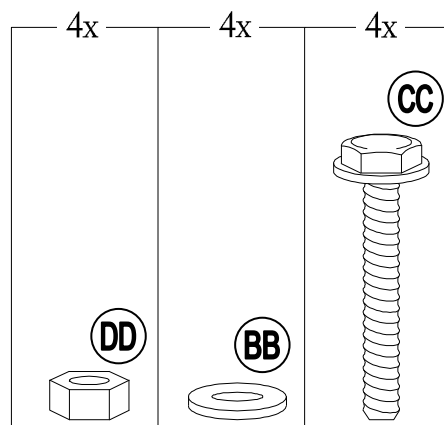

IMPORTANT

KEEP THIS INSTRUCTION MANUAL FOR FUTURE REFERENCE.

TOOLS NEEDED

Provided in hardware pack

IMPORTANT

How many people needed for the installation work

EXPLODED DRAWING

Parts List				
Label	Part Number	Description	Qty	Part Image
A	P000400889	Left Screen	4	
B	P000400888	Right Screen	4	
C	P000200455	Post	4	
D	P00050026102	Big Roof Connector	1	
E	P005800001	Hook	1	
F	P00060121802	Big Roof Slanting Beam	4	
G	P00060205103	Middle Beam	4	
H	P00060205002	Slanting Beam Bottom Tube	4	
I	P00570082301	Adjusting Tube	4	
J	P001100512	Small Canopy	1	
K	P001100616	Big Canopy	1	

Country of Origin: China

Hardware Pack					
Label	Part Number	Description	Qty	Add	Part Image
AA	H100010047	Bolt M6*20	28	2	
BB	H050030001	Flat washer M6	8	1	
CC	H100010046	Bolt M6*40	8	1	
DD	H040010004	Nut M6	8	1	
GG	H070010003	Stake $\Phi 8 \times 180$	12	0	
WW	H090010017	Wrench M6	2	0	

Country of Origin: China

1

2

3

4

5

6

7