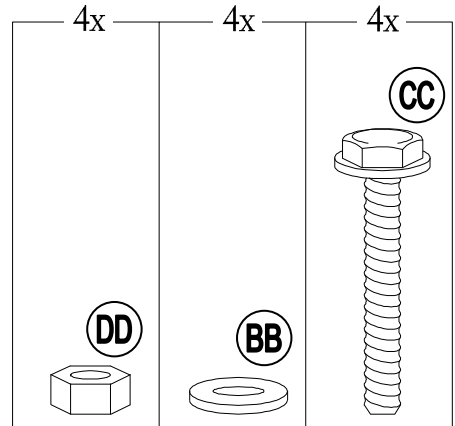

IMPORTANT

KEEP THIS INSTRUCTION MANUAL FOR FUTURE REFERENCE.

TOOLS NEEDED

Provided in hardware pack

IMPORTANT

How many people needed for the installation work

EXPLODED DRAWING

Parts List				
Label	Part Number	Description	Qty	Part Image
A	P000400889	Left Screen	4	
B	P000400888	Right Screen	4	
C	P000200455	Post	4	
D	P00050026102	Big Roof Connector	1	
E	P005800001	Hook	1	
F	P00060121802	Big Roof Slanting Beam	4	
G	P00060205103	Middle Beam	4	
H	P00060205002	Slanting Beam Bottom Tube	4	
I	P00570082301	Adjusting Tube	4	
J	P001100512	Small Canopy	1	
K	P001100616	Big Canopy	1	

Country of Origin: China

Hardware Pack					
Label	Part Number	Description	Qty	Add	Part Image
AA	H100010047	Bolt M6*20	28	2	
BB	H050030001	Flat washer M6	8	1	
CC	H100010046	Bolt M6*40	8	1	
DD	H040010004	Nut M6	8	1	
GG	H070010003	Stake $\Phi 8 \times 180$	12	0	
WW	H090010017	Wrench M6	2	0	

Country of Origin: China

1

2

3

4

5

6

7