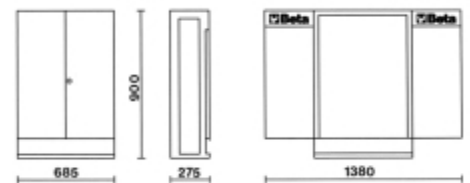

Same features as item C53.

- Empty thermoformed tray for 1/2" sockets and accessories.
- Single-sided doors.
- Models VI and VG have different toolholder assortments.

 33 kg

	art.	
054000001	C54 O	empty tool cabinet
054000002	C54 G	empty tool cabinet
054000003	C54 R	
054000090	C54VI O	cabinet with hooks and supports (without tools)
054000150	5400 O/VI	(C54VI O+5954VI)
054000095	C54VG O	cabinet with hooks and supports (without tools)
054000160	5400 O/VG	(C54VG O+5954VG)
054000092	C54VI G	cabinet with hooks and supports (without tools)
054000152	5400 G/VI	(C54VI G+5954VI)
054000097	C54VG G	cabinet with hooks and supports (without tools)
054000162	5400 G/VG	(C54VG G+5954VG)
054000093	C54VI R	
054000154	5400 R/VI	(C54VI R+5954VI)
054000098	C54VG R	
054000164	5400 R/VG	(C54VG R+5954VG)