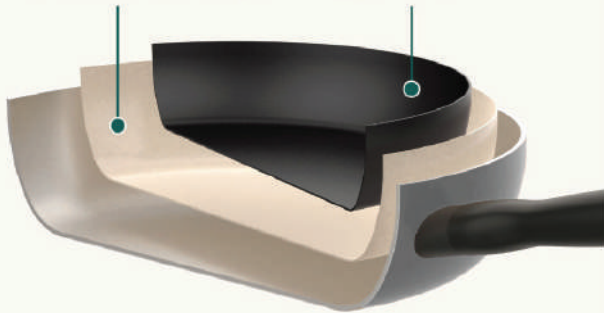

MEYER

BAUHAUS SERIES

Fast, even cooking

Energy-efficient induction base heats up quickly and evenly

Designed for comfort

Ergonomic handle that stays cool to the touch

Ceramic-reinforced nonstick for enhanced durability

- 1 Infused with tough ceramic particles to add anti-scratch, anti-scuff powers
- 2 Silky smooth bonded nonstick finish

Lasts more than

8x longer ★★★★★

than regular nonstick^

#As compared to Meyer Skyline Series