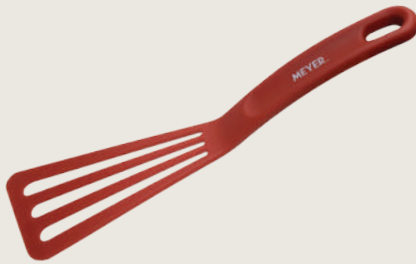

The sharpness of the knife is revived by three kinds of grinding stones

1. **Coarse sharpening:** Suitable for blunt knives or with badly damaged edges.
2. **Medium sharpening:** Suitable for daily maintenance of knives. It is recommended to do it once a week to keep the edge sharp.
3. **Fine sharpening:** Fine sharpening: Suitable for eliminating the burrs on the knife edge after sharpening to smooth and brighten the edge.

Code: 48575
MRP: Rs.2,375

SILICONE TONGS

Size: 31cm	Code: 47353	Rs. 1975
Set of two	Code: 47352	Rs. 3275

NYLON TURNER

Code: 47628	Rs. 575
-------------	---------

GLASS LID

Size: 20cm	Code: GY20-030	Rs. 675
Size: 24cm	Code: GY24-030	Rs. 775
Size: 28cm	Code: GY26-030	Rs. 875