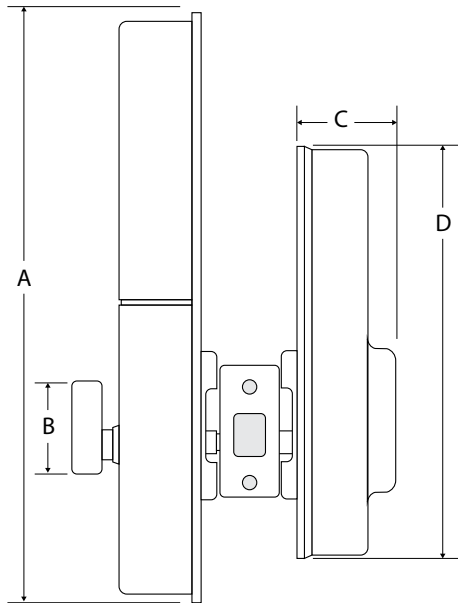

Copper Creek Compact Digital Deadbolts

DBF3410SS-CT

DBH3410SS-CT

SKU	FUNCTION	FINISHES			
DBF3410-CT	Single Cylinder	BC	PS	SS	TB
DBH3410-CT	Single Cylinder				

Product Dimensions

SKU	Inside		Outside	
	A	B	C	D
DBF3410	5-5/32"	1-3/8"	7/8"	4-3/16"
DBH3410	5-5/32"	1-3/8"	7/8"	4-3/16"