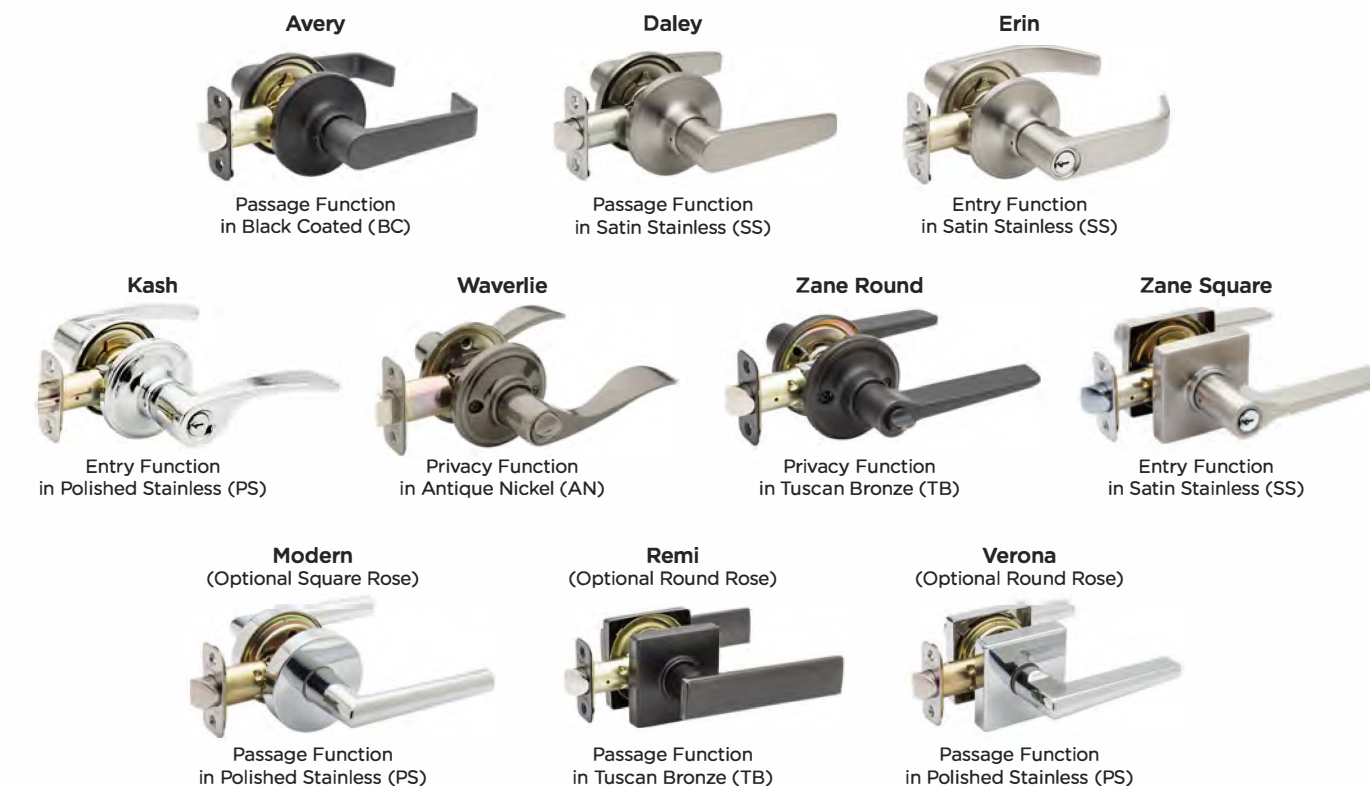

**Non-Loosening  
Ratcheting Screws**

Special Ridges under the screw heads help prevent the screws from loosening over time, eliminating one of the biggest complaints of door hardware.

**Strong & Durable  
Solid Steel Chassis**

**Fast & Frustration-Free  
Installation**

Quick-Install Screw Alignment Adapters help eliminate one of the most time-consuming and frustrating aspects of door hardware installation.

**Engineered for Life**

All Copper Creek hardware is backed with a Lifetime Mechanical Warranty and a 5-Year Warranty on all finishes.

**Knobs**

Available in Entry, Privacy, Passage, and Dummy functions. See Finish Selector Chart for available finishes.

**Levers**

Available in Entry, Privacy, Passage, and Dummy functions. See Finish Selector Chart for available finishes.

**Digital Locks**

**Alfred Smart Lock**  
by Copper Creek

Copper Creek has partnered with smart lock expert Alfred to deliver industry-leading smart lock technology with industry-leading door hardware.