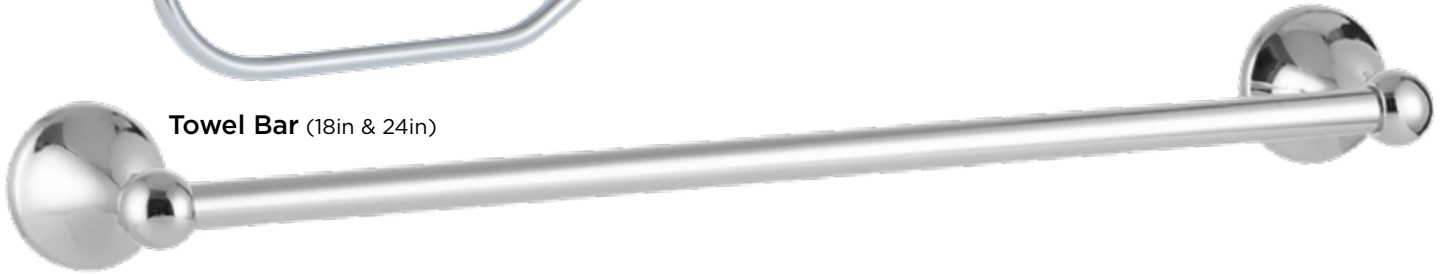

Copper Creek

Introducing Copper Creek Bath Series Hardware

400 Series Bath Collection

Shown in Satin Nickel. Also available in Black, Polished Chrome, & Tuscan Bronze.

**NOW
AVAILABLE**

Euro Paper Holder

Paper Holder

Towel Ring

Description	Finish	Item #
200 series 18" Towel Bar	Black	CC-BTH-18TBAR200-BC
	Polished Chrome	CC-BTH-18TBAR200-PS
	Satin Nickel	CC-BTH-18TBAR200-SN
	Tuscan Bronze	CC-BTH-18TBAR200-TB
200 series 24" Towel Bar	Black	CC-BTH-24TBAR200-BC
	Polished Chrome	CC-BTH-24TBAR200-PS
	Satin Nickel	CC-BTH-24TBAR200-SN
	Tuscan Bronze	CC-BTH-24TBAR200-TB
200 series Euro Paper Holder	Black	CC-BTH-E-TISSUE200-BC
	Polished Chrome	CC-BTH-E-TISSUE200-PS
	Satin Nickel	CC-BTH-E-TISSUE200-SN
	Tuscan Bronze	CC-BTH-E-TISSUE200-TB
200 series Toilet Paper Holder	Black	CC-BTH-TISSUE200-BC
	Polished Chrome	CC-BTH-TISSUE200-PS
	Satin Nickel	CC-BTH-TISSUE200-SN
	Tuscan Bronze	CC-BTH-TISSUE200-TB
200 series Robe Hook	Black	CC-BTH-ROBE200-BC
	Polished Chrome	CC-BTH-ROBE200-PS
	Satin Nickel	CC-BTH-ROBE200-SN
	Tuscan Bronze	CC-BTH-ROBE200-TB
200 series Towel Ring	Black	CC-BTH-TRING200-BC
	Polished Chrome	CC-BTH-TRING200-PS
	Satin Nickel	CC-BTH-TRING200-SN
	Tuscan Bronze	CC-BTH-TRING200-TB

Copper Creek

NOW AVAILABLE

100 Series Bath Collection

Shown in Polished Chrome. Also available in Black, Satin Nickel, & Tuscan Bronze.

Euro Paper Holder

Paper Holder

Towel Bar (18in & 24in)

Robe Hook