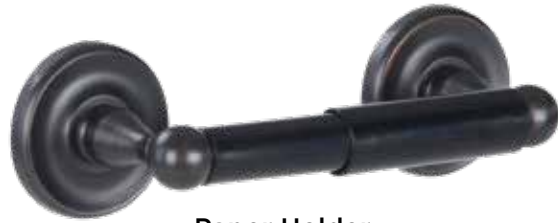

Copper Creek

NOW AVAILABLE

200 Series Bath Collection

Shown in Tuscan Bronze. Also available in Black, Polished Chrome, & Satin Nickel.

Euro Paper Holder

Paper Holder

Towel Bar (18in & 24in)

Robe Hook

Towel Ring

Description	Finish	Item #
200 series 18" Towel Bar	Black	CC-BTH-18TBAR200-BC
	Polished Chrome	CC-BTH-18TBAR200-PS
	Satin Nickel	CC-BTH-18TBAR200-SN
	Tuscan Bronze	CC-BTH-18TBAR200-TB
200 series 24" Towel Bar	Black	CC-BTH-24TBAR200-BC
	Polished Chrome	CC-BTH-24TBAR200-PS
	Satin Nickel	CC-BTH-24TBAR200-SN
	Tuscan Bronze	CC-BTH-24TBAR200-TB
200 series Euro Paper Holder	Black	CC-BTH-E-TISSUE200-BC
	Polished Chrome	CC-BTH-E-TISSUE200-PS
	Satin Nickel	CC-BTH-E-TISSUE200-SN
	Tuscan Bronze	CC-BTH-E-TISSUE200-TB
200 series Toilet Paper Holder	Black	CC-BTH-TISSUE200-BC
	Polished Chrome	CC-BTH-TISSUE200-PS
	Satin Nickel	CC-BTH-TISSUE200-SN
	Tuscan Bronze	CC-BTH-TISSUE200-TB
200 series Robe Hook	Black	CC-BTH-ROBE200-BC
	Polished Chrome	CC-BTH-ROBE200-PS
	Satin Nickel	CC-BTH-ROBE200-SN
	Tuscan Bronze	CC-BTH-ROBE200-TB
200 series Towel Ring	Black	CC-BTH-TRING200-BC
	Polished Chrome	CC-BTH-TRING200-PS
	Satin Nickel	CC-BTH-TRING200-SN
	Tuscan Bronze	CC-BTH-TRING200-TB