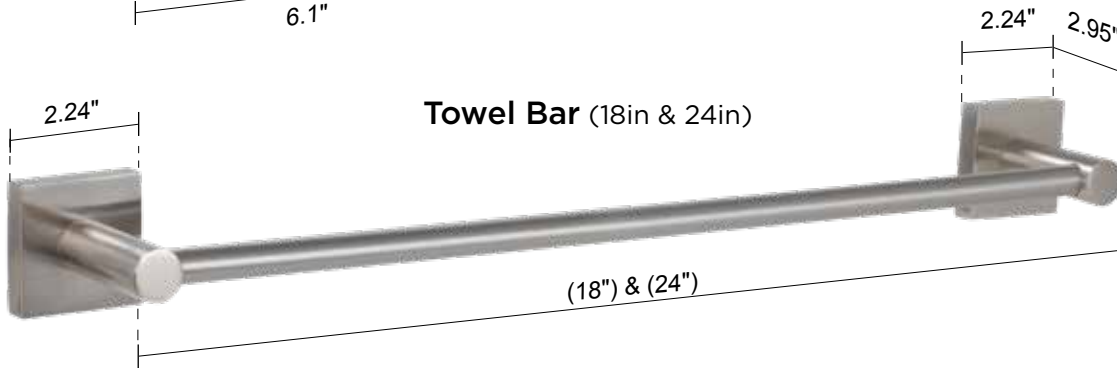

Specifications

Euro Paper Holder

Robe Hook

Towel Ring

Paper Holder

Towel Bar (18in & 24in)

Sku #	Description	Finish			
		BC	PS	SN	TB
CC-BTH-18TBAR400	Towel Bar (18 in)	●	●	●	●
CC-BTH-24TBAR400	Towel Bar (24 in)	●	●	●	●
CC-BTH-E-TISSUE400	Euro Paper Holder	●	●	●	●
CC-BTH-ROBE400	Robe Hook	●	●	●	●
CC-BTH-TISSUE400	Toilet Paper Holder	●	●	●	●
CC-BTH-TRING400	Towel Ring	●	●	●	●

Additional Information
Material: Zinc
Mounting Hardware Included
Installation: Hardware mounts to supplied wall bracket with fasteners
Ideal Surface: Walls with wood backing (stud) is preferred. Lead or plastic anchors can be used for masonry walls and toggle bolts recommended for drywall and plaster walls.