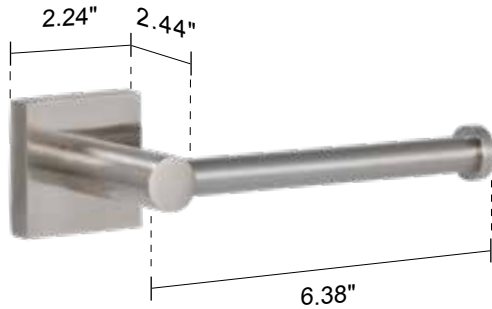

Specifications

Euro Paper Holder

Robe Hook

Towel Ring

Paper Holder

Towel Bar (18in & 24in)

Sku #	Description	Finish			
		BC	PS	SN	TB
CC-BTH-18TBAR400	Towel Bar (18 in)	●	●	●	●
CC-BTH-24TBAR400	Towel Bar (24 in)	●	●	●	●
CC-BTH-E-TISSUE400	Euro Paper Holder	●	●	●	●
CC-BTH-ROBE400	Robe Hook	●	●	●	●
CC-BTH-TISSUE400	Toilet Paper Holder	●	●	●	●
CC-BTH-TRING400	Towel Ring	●	●	●	●

Additional Information
Material: Zinc
Mounting Hardware Included
Installation: Hardware mounts to supplied wall bracket with fasteners
Ideal Surface: Walls with wood backing (stud) is preferred. Lead or plastic anchors can be used for masonry walls and toggle bolts recommended for drywall and plaster walls.