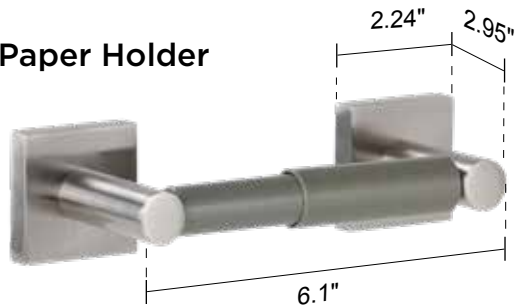

Specifications

Euro Paper Holder

Robe Hook

Towel Ring

Paper Holder

Towel Bar (18in & 24in)

Sku #	Description	Finish			
		BC	PS	SN	TB
CC-BTH-18TBAR400	Towel Bar (18 in)	●	●	●	●
CC-BTH-24TBAR400	Towel Bar (24 in)	●	●	●	●
CC-BTH-E-TISSUE400	Euro Paper Holder	●	●	●	●
CC-BTH-ROBE400	Robe Hook	●	●	●	●
CC-BTH-TISSUE400	Toilet Paper Holder	●	●	●	●
CC-BTH-TRING400	Towel Ring	●	●	●	●

Additional Information
Material: Zinc
Mounting Hardware Included
Installation: Hardware mounts to supplied wall bracket with fasteners
Ideal Surface: Walls with wood backing (stud) is preferred. Lead or plastic anchors can be used for masonry walls and toggle bolts recommended for drywall and plaster walls.