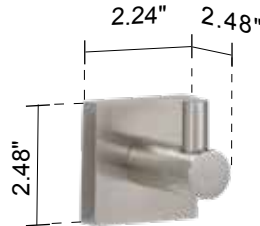

Specifications

Euro Paper Holder

Robe Hook

Towel Ring

Paper Holder

Towel Bar (18in & 24in)

Sku #	Description	Finish			
		BC	PS	SN	TB
CC-BTH-18TBAR400	Towel Bar (18 in)	●	●	●	●
CC-BTH-24TBAR400	Towel Bar (24 in)	●	●	●	●
CC-BTH-E-TISSUE400	Euro Paper Holder	●	●	●	●
CC-BTH-ROBE400	Robe Hook	●	●	●	●
CC-BTH-TISSUE400	Toilet Paper Holder	●	●	●	●
CC-BTH-TRING400	Towel Ring	●	●	●	●

Additional Information
Material: Zinc
Mounting Hardware Included
Installation: Hardware mounts to supplied wall bracket with fasteners
Ideal Surface: Walls with wood backing (stud) is preferred. Lead or plastic anchors can be used for masonry walls and toggle bolts recommended for drywall and plaster walls.