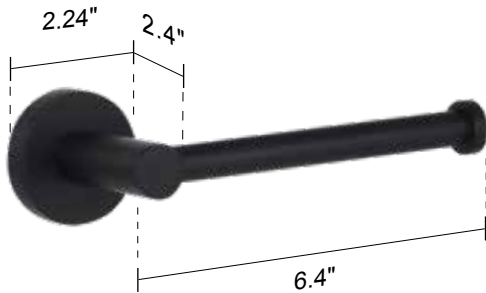

Specifications

Euro Paper Holder

Robe Hook

Towel Ring

Paper Holder

Towel Bar (18in & 24in)

Sku #	Description	Finish			
		BC	PS	SN	TB
CC-BTH-18TBAR300	Towel Bar (18 in)	●	●	●	●
CC-BTH-24TBAR300	Towel Bar (24 in)	●	●	●	●
CC-BTH-E-TISSUE300	Euro Paper Holder	●	●	●	●
CC-BTH-ROBE300	Robe Hook	●	●	●	●
CC-BTH-TISSUE300	Toilet Paper Holder	●	●	●	●
CC-BTH-TRING300	Towel Ring	●	●	●	●

Additional Information
Material: Zinc
Mounting Hardware Included
Installation: Hardware mounts to supplied wall bracket with fasteners
Ideal Surface: Walls with wood backing (stud) is preferred. Lead or plastic anchors can be used for masonry walls and toggle bolts recommended for drywall and plaster walls.