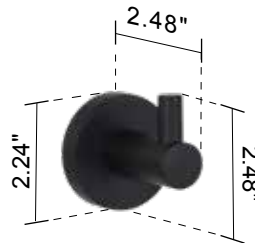

Specifications

Euro Paper Holder

Robe Hook

Towel Ring

Paper Holder

Towel Bar (18in & 24in)

Sku #	Description	Finish			
		BC	PS	SN	TB
CC-BTH-18TBAR300	Towel Bar (18 in)	●	●	●	●
CC-BTH-24TBAR300	Towel Bar (24 in)	●	●	●	●
CC-BTH-E-TISSUE300	Euro Paper Holder	●	●	●	●
CC-BTH-ROBE300	Robe Hook	●	●	●	●
CC-BTH-TISSUE300	Toilet Paper Holder	●	●	●	●
CC-BTH-TRING300	Towel Ring	●	●	●	●

Additional Information
Material: Zinc
Mounting Hardware Included
Installation: Hardware mounts to supplied wall bracket with fasteners
Ideal Surface: Walls with wood backing (stud) is preferred. Lead or plastic anchors can be used for masonry walls and toggle bolts recommended for drywall and plaster walls.