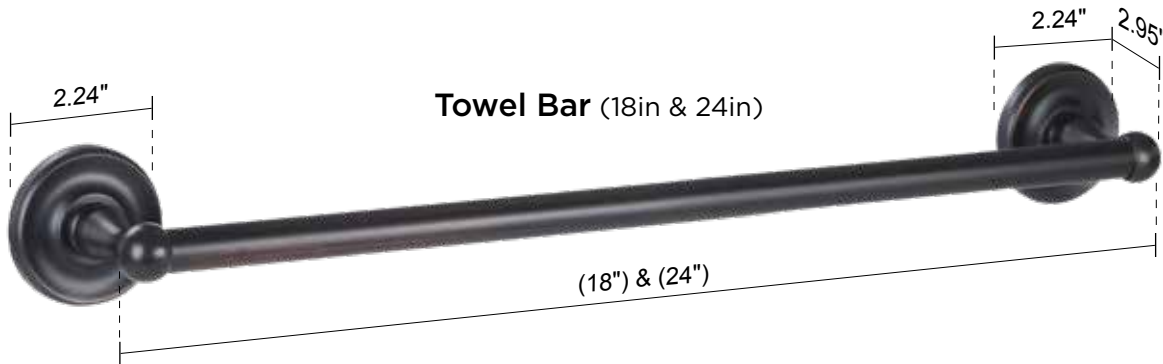

### Specifications

**Euro Paper Holder**

**Robe Hook**

**Towel Ring**

**Paper Holder**

**Towel Bar (18in & 24in)**

Sku #	Description	Finish			
		BC	PS	SN	TB
CC-BTH-18TBAR200	Towel Bar (18 in)	●	●	●	●
CC-BTH-24TBAR200	Towel Bar (24 in)	●	●	●	●
CC-BTH-E-TISSUE200	Euro Paper Holder	●	●	●	●
CC-BTH-ROBE200	Robe Hook	●	●	●	●
CC-BTH-TISSUE200	Toilet Paper Holder	●	●	●	●
CC-BTH-TRING200	Towel Ring	●	●	●	●

Additional Information
<b>Material:</b> Zinc
<b>Mounting Hardware Included</b>
<b>Installation:</b> Hardware mounts to supplied wall bracket with fasteners
<b>Ideal Surface:</b> Walls with wood backing (stud) is preferred. Lead or plastic anchors can be used for masonry walls and toggle bolts recommended for drywall and plaster walls.