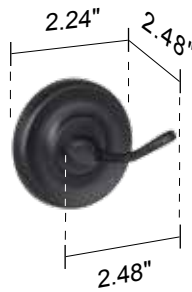

### Specifications

**Euro Paper Holder**

**Robe Hook**

**Towel Ring**

**Paper Holder**

**Towel Bar (18in & 24in)**

Sku #	Description	Finish			
		BC	PS	SN	TB
CC-BTH-18TBAR200	Towel Bar (18 in)	●	●	●	●
CC-BTH-24TBAR200	Towel Bar (24 in)	●	●	●	●
CC-BTH-E-TISSUE200	Euro Paper Holder	●	●	●	●
CC-BTH-ROBE200	Robe Hook	●	●	●	●
CC-BTH-TISSUE200	Toilet Paper Holder	●	●	●	●
CC-BTH-TRING200	Towel Ring	●	●	●	●

Additional Information
<b>Material:</b> Zinc
<b>Mounting Hardware Included</b>
<b>Installation:</b> Hardware mounts to supplied wall bracket with fasteners
<b>Ideal Surface:</b> Walls with wood backing (stud) is preferred. Lead or plastic anchors can be used for masonry walls and toggle bolts recommended for drywall and plaster walls.