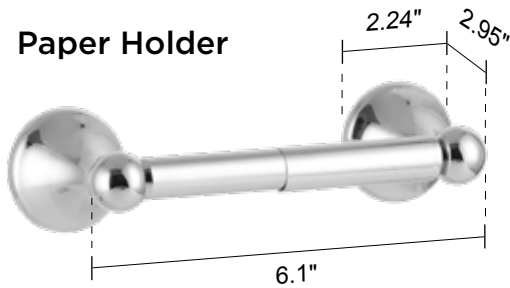

Specifications

Euro Paper Holder

Robe Hook

Towel Ring

Paper Holder

Towel Bar (18in & 24in)

Sku #	Description	Finish			
		BC	PS	SN	TB
CC-BTH-18TBAR100	Towel Bar (18 in)	●	●	●	●
CC-BTH-24TBAR100	Towel Bar (24 in)	●	●	●	●
CC-BTH-E-TISSUE100	Euro Paper Holder	●	●	●	●
CC-BTH-ROBE100	Robe Hook	●	●	●	●
CC-BTH-TISSUE100	Toilet Paper Holder	●	●	●	●
CC-BTH-TRING100	Towel Ring	●	●	●	●

Additional Information
Material: Zinc
Mounting Hardware Included
Installation: Hardware mounts to supplied wall bracket with fasteners
Ideal Surface: Walls with wood backing (stud) is preferred. Lead or plastic anchors can be used for masonry walls and toggle bolts recommended for drywall and plaster walls.