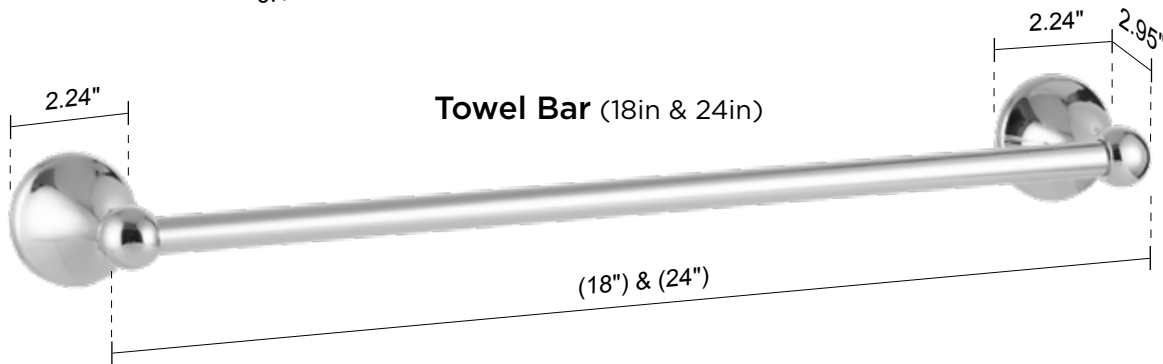

Specifications

Euro Paper Holder

Robe Hook

Towel Ring

Paper Holder

Towel Bar (18in & 24in)

Sku #	Description	Finish			
		BC	PS	SN	TB
CC-BTH-18TBAR100	Towel Bar (18 in)	●	●	●	●
CC-BTH-24TBAR100	Towel Bar (24 in)	●	●	●	●
CC-BTH-E-TISSUE100	Euro Paper Holder	●	●	●	●
CC-BTH-ROBE100	Robe Hook	●	●	●	●
CC-BTH-TISSUE100	Toilet Paper Holder	●	●	●	●
CC-BTH-TRING100	Towel Ring	●	●	●	●

Additional Information
Material: Zinc
Mounting Hardware Included
Installation: Hardware mounts to supplied wall bracket with fasteners
Ideal Surface: Walls with wood backing (stud) is preferred. Lead or plastic anchors can be used for masonry walls and toggle bolts recommended for drywall and plaster walls.