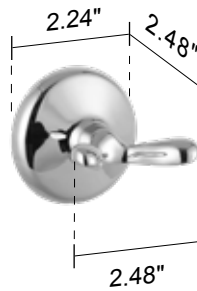

Specifications

Euro Paper Holder

Robe Hook

Towel Ring

Paper Holder

Towel Bar (18in & 24in)

Sku #	Description	Finish			
		BC	PS	SN	TB
CC-BTH-18TBAR100	Towel Bar (18 in)	●	●	●	●
CC-BTH-24TBAR100	Towel Bar (24 in)	●	●	●	●
CC-BTH-E-TISSUE100	Euro Paper Holder	●	●	●	●
CC-BTH-ROBE100	Robe Hook	●	●	●	●
CC-BTH-TISSUE100	Toilet Paper Holder	●	●	●	●
CC-BTH-TRING100	Towel Ring	●	●	●	●

Additional Information
Material: Zinc
Mounting Hardware Included
Installation: Hardware mounts to supplied wall bracket with fasteners
Ideal Surface: Walls with wood backing (stud) is preferred. Lead or plastic anchors can be used for masonry walls and toggle bolts recommended for drywall and plaster walls.