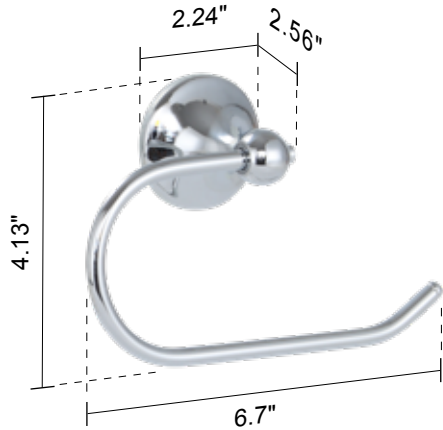

Specifications

Euro Paper Holder

Robe Hook

Towel Ring

Paper Holder

Towel Bar (18in & 24in)

Sku #	Description	Finish			
		BC	PS	SN	TB
CC-BTH-18TBAR100	Towel Bar (18 in)	●	●	●	●
CC-BTH-24TBAR100	Towel Bar (24 in)	●	●	●	●
CC-BTH-E-TISSUE100	Euro Paper Holder	●	●	●	●
CC-BTH-ROBE100	Robe Hook	●	●	●	●
CC-BTH-TISSUE100	Toilet Paper Holder	●	●	●	●
CC-BTH-TRING100	Towel Ring	●	●	●	●

Additional Information
Material: Zinc
Mounting Hardware Included
Installation: Hardware mounts to supplied wall bracket with fasteners
Ideal Surface: Walls with wood backing (stud) is preferred. Lead or plastic anchors can be used for masonry walls and toggle bolts recommended for drywall and plaster walls.