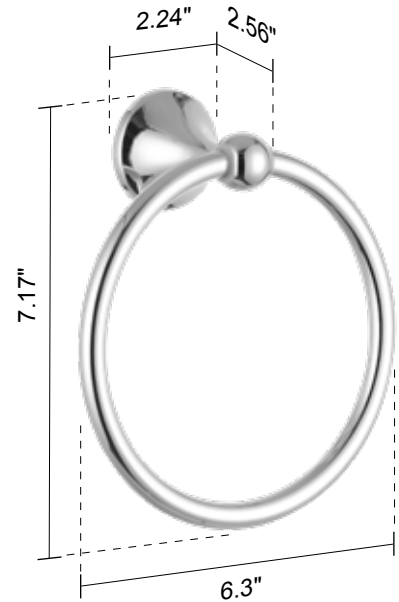

Specifications

Euro Paper Holder

Robe Hook

Towel Ring

Paper Holder

Towel Bar (18in & 24in)

Sku #	Description	Finish			
		BC	PS	SN	TB
CC-BTH-18TBAR100	Towel Bar (18 in)	●	●	●	●
CC-BTH-24TBAR100	Towel Bar (24 in)	●	●	●	●
CC-BTH-E-TISSUE100	Euro Paper Holder	●	●	●	●
CC-BTH-ROBE100	Robe Hook	●	●	●	●
CC-BTH-TISSUE100	Toilet Paper Holder	●	●	●	●
CC-BTH-TRING100	Towel Ring	●	●	●	●