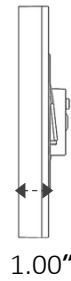

7.5" LED DISC NIGHT LIGHT

Surface Mount Downlight / 3CCT-Select

Heat Dissipating Aluminum Die-Cast / Acrylic Diffuser

Amber / 3W / 110lm / 2000K

RCLR756CT

FINISHES

White / **WH**

Silver / **SL**

Black / **BL**

SPECIFICATIONS

TYPE	TECHNOLOGY	SIZE	CONSTRUCTION	INSTALLATION
Surface Mount	LED	7.5" Round Disc	Aluminum Die-Cast	J-Box / Can / Canless
WATTAGE	EQUIVALENCE	VOLTAGE	FREQUENCY	CURRENT
15W / 3W	140W	120V	60Hz	150mA
BRIGHTNESS	EFFICACY	COLOR RENDERING	POWER FACTOR	DIMMING
1500lm / 110lm	100 lm/W	≥80 CRI	≥0.9 PF	TRIAC
CCT OPERATION	BEAM OPTICS	LIFESPAN	DIMENSION (in)	WEIGHT (lb)
3CCT / Amber 2000K	110°	30,000 Hrs / 27.4 Yrs	7.50 x 1.00	0.80

Heat Dissipating Aluminum Die-Cast / Acrylic Diffuser

Amber / 3W / 110lm / 2000K

RCLR756CT

DIAGRAMS CCT SELECT

INSTALLATION

4" Junction Box

5 1/8" Recessed Can

Open Hole / Canless