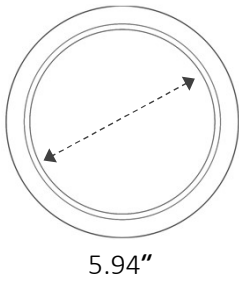

7.5" LED DISC NIGHT LIGHT

Surface Mount Downlight / 3CCT-Select

Heat Dissipating Aluminum Die-Cast / Acrylic Diffuser

Amber / 3W / 110lm / 2000K

RCLR756CT

DIAGRAMS CCT SELECT

INSTALLATION