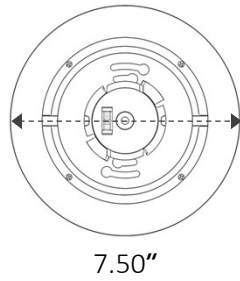

7.5" LED DISC NIGHT LIGHT

Surface Mount Downlight / 3CCT-Select

Heat Dissipating Aluminum Die-Cast / Acrylic Diffuser

Amber / 3W / 110lm / 2000K

RCLR756CT

DIAGRAMS CCT SELECT

INSTALLATION