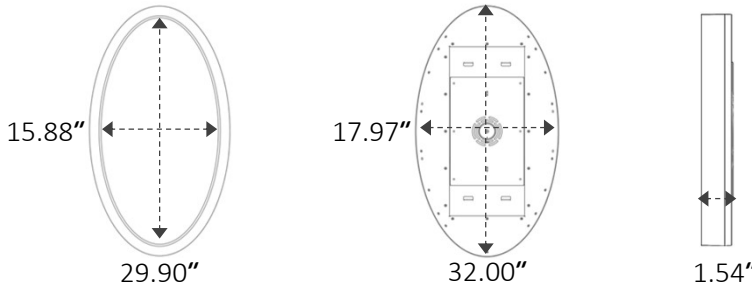

DIAGRAMS **CCT SELECT**

INSTALLATION

ORDERING

MODEL	FINISH	COLOR TEMPERATURE
RCLR326CT	/WH, /SL, or /BL	/2740 (2700K, 3000K, 4000K) /3050 (3000K, 4000K, 5000K)

Specifications are subject to change without notice. Please visit www.candexlighting.com for most updated information. CANDEX, INC.®