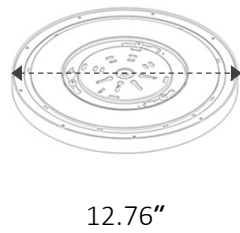

13" LED DISC NIGHT LIGHT

Surface Mount Downlight / 3CCT-Select

Heat Dissipating Aluminum Die-Cast / Acrylic Diffuser

Amber / 4W / 150lm / 2000K

RCLR136CT

DIAGRAMS **CCT SELECT**

INSTALLATION

ORDERING

MODEL	FINISH	COLOR TEMPERATURE
RCLR136CT	/WH, /SL, or /BL	/2740 (2700K, 3000K, 4000K) /3050 (3000K, 4000K, 5000K)

Specifications are subject to change without notice. Please visit www.candexlighting.com for most updated information. CANDEX, INC.®