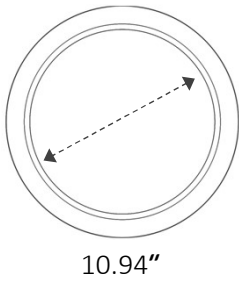

13" LED DISC NIGHT LIGHT

Surface Mount Downlight / 3CCT-Select

Heat Dissipating Aluminum Die-Cast / Acrylic Diffuser

Amber / 4W / 150lm / 2000K

RCLR136CT

DIAGRAMS **CCT SELECT**

INSTALLATION

ORDERING

MODEL	FINISH	COLOR TEMPERATURE
RCLR136CT	/WH, /SL, or /BL	/2740 (2700K, 3000K, 4000K) /3050 (3000K, 4000K, 5000K)

Specifications are subject to change without notice. Please visit www.candexlighting.com for most updated information. CANDEX, INC.®