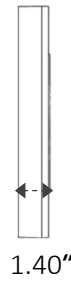

## SPECIFICATIONS

TYPE	TECHNOLOGY	SIZE	CONSTRUCTION	INSTALLATION
Surface Mount	LED	13" Round Disc	Aluminum Die-Cast	J-Box
WATTAGE	EQUIVALENCE	VOLTAGE	FREQUENCY	CURRENT
24W / 4W	220W	120V	60Hz	200mA
BRIGHTNESS	EFFICACY	COLOR RENDERING	POWER FACTOR	DIMMING
2400lm / 150lm	100 lm/W	≥80 CRI	≥0.9 PF	TRIAC
CCT OPERATION	BEAM OPTICS	LIFESPAN	DIMENSION (in)	WEIGHT (lb)
3CCT / Amber 2000K	110°	30,000 Hrs / 27.4 Yrs	12.76 x 1.40	2.10

# 13" LED DISC NIGHT LIGHT

Surface Mount Downlight / 3CCT-Select

Heat Dissipating Aluminum Die-Cast / Acrylic Diffuser

Amber / 4W / 150lm / 2000K

RCLR136CT

**DIAGRAMS** **CCT SELECT**

**INSTALLATION**

4" Junction Box