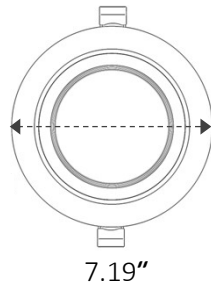

DIAGRAMS **CCT SELECT**

INSTALLATION