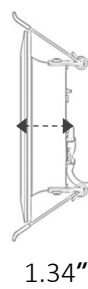

DIAGRAMS **CCT SELECT**

INSTALLATION