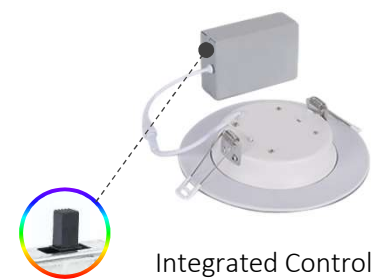

DIAGRAMS

CCT SELECT

INSTALLATION

Open Hole / Canless

ORDERING

MODEL	FINISH
DLE-04106CT	/WH

Specifications are subject to change without notice. Please visit www.candexlighting.com for most updated information.