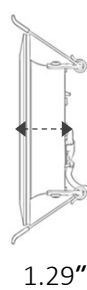

DIAGRAMS

CCT SELECT