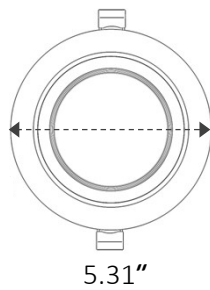

DIAGRAMS

CCT SELECT