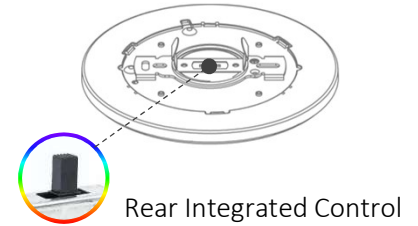

# 7" LED DOME NIGHT LIGHT

Surface Mount Downlight / Slim / 3CCT-Select

DKA-06156CT

Heat Dissipating Aluminum Die-Cast / Acrylic Diffuser

Amber / 3W / 110lm / 2000K

## DIAGRAMS CCT SELECT