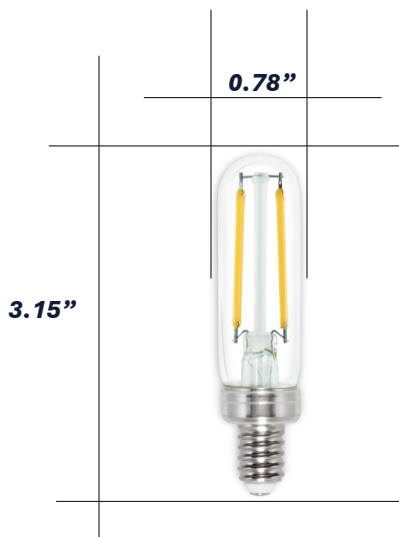

LED T6 FILAMENT

25W Replacement 2700K Dimmable Clear CEC JA8 2PK

Candex decorative T6 LED filament bulb features clear glass with modern LED filaments for your candelabra fixtures. Superior light output consuming only 2W of power makes it an easy choice to replace 25W incandescent candelabra bulb. Recommended with any chandelier and decorative hanging fixtures with candelabra sockets. Complies with CEC Title 20 Energy Efficiency and CEC Title 24 JA8 for new construction and major renovations.

Features & Benefits:

- 25W replacement with high efficacy
- Designed with high quality LED filaments
- CEC Title 20 and Title 24 JA8 Compliant
- Suitable for fully enclosed fixtures

SPECIFICATIONS

SHAPE	BASE	TECHNOLOGY	FINISH	CONSTRUCTION	LIGHT COLOR	CCT
T6	E12	LED Filament	Clear	Glass	Warm White	2700K
WATTAGE	EQUIVALENCE	INPUT VOLTAGE	INPUT FREQUENCY	INPUT CURRENT	POWER FACTOR	DIMMING
2W	25W	120V	60Hz	-	≥0.9 PF	TRIAC
BRIGHTNESS	EFFICACY	COLOR RENDERING	DIMENSION (in)	DIMENSION (mm)	WEIGHT (oz)	WEIGHT (g)
180lm	90.00 lm/W	90+	3.15 x 0.78	80.01 x 19.81	0.40	11.46
BEAM SPREAD	RATED HOURS	RATED YEARS	OPERATING TEMPERATURE		LOCATION	ENCLOSED
360°	20,000	18.3	-4° to 104°F (-20° to 40°C)		Damp	Yes