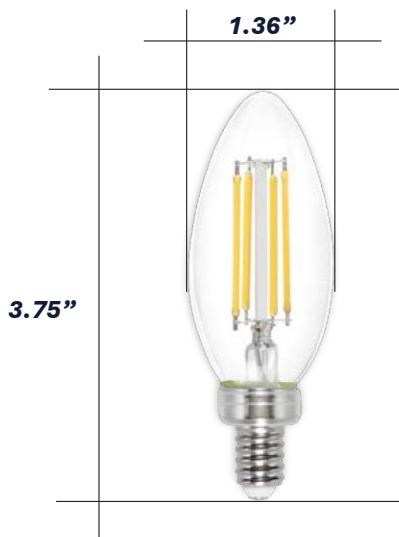

LED B11 FILAMENT

40W Replacement 2700K Dimmable Clear CEC JA8 2PK

Candex decorative torpedo LED filament bulb features clear glass with modern LED filaments for your candelabra fixtures. Superior performance consuming only 4W of power makes it an easy choice to replace 40W incandescent candelabra bulb. Recommended with any chandelier and decorative hanging fixtures with candelabra sockets. Complies with CEC Title 20 Energy Efficiency and CEC Title 24 JA8 for new construction and major renovations.

Features & Benefits:

- 40W replacement with high efficacy
- Designed with high quality LED filaments
- CEC Title 20 and Title 24 JA8 Compliant
- Suitable for fully enclosed fixtures

SPECIFICATIONS

SHAPE	BASE	TECHNOLOGY	FINISH	CONSTRUCTION	LIGHT COLOR	CCT
B11	E12	LED Filament	Clear	Glass	Warm White	2700K
WATTAGE	EQUIVALENCE	INPUT VOLTAGE	INPUT FREQUENCY	INPUT CURRENT	POWER FACTOR	DIMMING
4W	40W	120V	60Hz	-	≥0.9 PF	TRIAC
BRIGHTNESS	EFFICACY	COLOR RENDERING	DIMENSION (in)	DIMENSION (mm)	WEIGHT (oz)	WEIGHT (g)
350lm	87.50 lm/W	90+	3.75 x 1.36	95.25 x 34.54	0.54	15.16
BEAM SPREAD	RATED HOURS	RATED YEARS	OPERATING TEMPERATURE		LOCATION	ENCLOSED
360°	20,000	18.3	-4° to 104°F (-20° to 40°C)		Damp	Yes