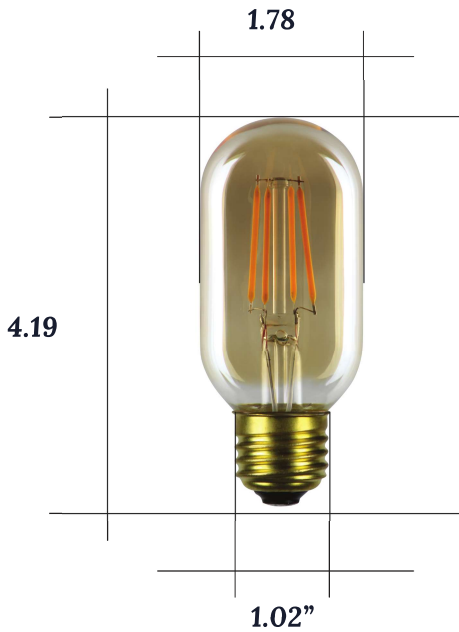

LED T15 FILAMENT VINTAGE

4W 2200K Amber

Candex vintage T15 LED bulb is constructed with transparent amber glass and modern LED filaments. The blend of decorative amber glass with 2200K color light creates the ideal warm amber glow to for a cozier, relaxed, and lounging ambiance. More energy-efficient and longer lasting light than incandescent light bulbs. Recommended with any decorative fixtures, hanging pendants, and exposed light applications for the retro vintage style mood.

Features & Benefits:

- Decorative vintage aesthetic
- 2200K amber warm light
- Dimmable and long lifespan
- ETL listed for safety and damp locations

SPECIFICATIONS

SHAPE	TECHNOLOGY	BASE	FINISH	CONSTRUCTION	LIGHT COLOR	CCT
T15	LED Filament	E26	Amber	Glass	Amber Warm	2200K
WATTAGE	EQUIVALENCE	INPUT VOLTAGE	INPUT FREQUENCY	INPUT CURRENT	POWER FACTOR	DIMMABLE
4W	40W	120V	60Hz	60mA	≥0.9 PF	Yes
LUMENS	EFFICACY	COLOR RENDERING	DIMENSION (in)	DIMENSION (mm)	WEIGHT (lbs)	WEIGHT (g)
320lm	80 lm/W	≥80 CRI	4.19 x 1.78	106.43 x 45.21	0.10	45.36
BEAM SPREAD	RATED HOURS	RATED YEARS	OPERATING TEMPERATURE		LOCATION	ENCLOSED
360°	20,000 Hrs	18.3 Yrs	-4° to 104°F (-20° to 40°C)		Damp	No