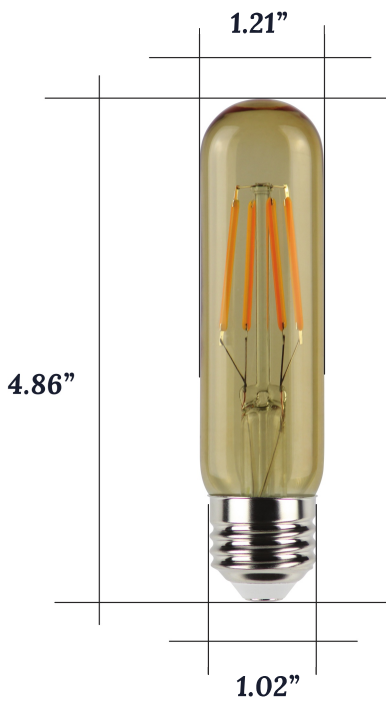

# LED T10 FILAMENT

4W 2200K Amber

Candex vintage T10 LED bulb is constructed with transparent amber glass and modern LED filaments. The blend of decorative amber glass with 2200K color light creates the ideal warm amber glow to for a cozier, relaxed, and lounging ambiance. More energy-efficient and longer lasting light than incandescent light bulbs. Recommended with any decorative fixtures, hanging pendants, and exposed light applications for the retro vintage style mood.

### SPECIFICATIONS

SHAPE	TECHNOLOGY	BASE	FINISH	CONSTRUCTION	LIGHT COLOR	CCT
T10	LED Filament	E26	Amber	Glass	Amber Warm	2200K
WATTAGE	EQUIVALENCE	INPUT VOLTAGE	INPUT FREQUENCY	INPUT CURRENT	POWER FACTOR	DIMMABLE
4W	40W	120V	60Hz	36mA	≥0.9 PF	Yes
LUMENS	EFFICACY	COLOR RENDERING	DIMENSION (in)	DIMENSION (mm)	WEIGHT (lbs)	WEIGHT (g)
300lm	75 lm/W	≥80 CRI	4.86 x 1.21	123.44 x 30.73	0.10	45.36
BEAM SPREAD	RATED HOURS	RATED YEARS	OPERATING TEMPERATURE		LOCATION	ENCLOSED
360°	20,000 Hrs	18.3 Yrs	-4° to 104°F (-20° to 40°C)		Damp	No