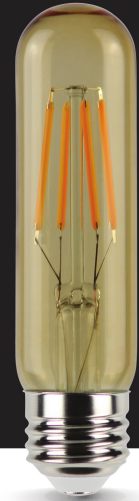

# LED T10 FILAMENT

4W 2200K Amber

Candex vintage T10 LED bulb is constructed with transparent amber glass and modern LED filaments. The blend of decorative amber glass with 2200K color light creates the ideal warm amber glow to for a cozier, relaxed, and lounging ambiance. More energy-efficient and longer lasting light than incandescent light bulbs. Recommended with any decorative fixtures, hanging pendants, and exposed light applications for the retro vintage style mood.

### Features & Benefits:

- Decorative vintage aesthetic
- 2200K amber warm light
- Dimmable and long lifespan
- ETL listed for safety and damp locations

### SPECIFICATIONS

SHAPE	TECHNOLOGY	BASE	FINISH	CONSTRUCTION	LIGHT COLOR	CCT
T10	LED Filament	E26	Amber	Glass	Amber Warm	2200K
WATTAGE	EQUIVALENCE	INPUT VOLTAGE	INPUT FREQUENCY	INPUT CURRENT	POWER FACTOR	DIMMABLE
4W	40W	120V	60Hz	36mA	≥0.9 PF	Yes
LUMENS	EFFICACY	COLOR RENDERING	DIMENSION (in)	DIMENSION (mm)	WEIGHT (lbs)	WEIGHT (g)
300lm	75 lm/W	≥80 CRI	4.86 x 1.21	123.44 x 30.73	0.10	45.36
BEAM SPREAD	RATED HOURS	RATED YEARS	OPERATING TEMPERATURE		LOCATION	ENCLOSED
360°	20,000 Hrs	18.3 Yrs	-4° to 104°F (-20° to 40°C)		Damp	No