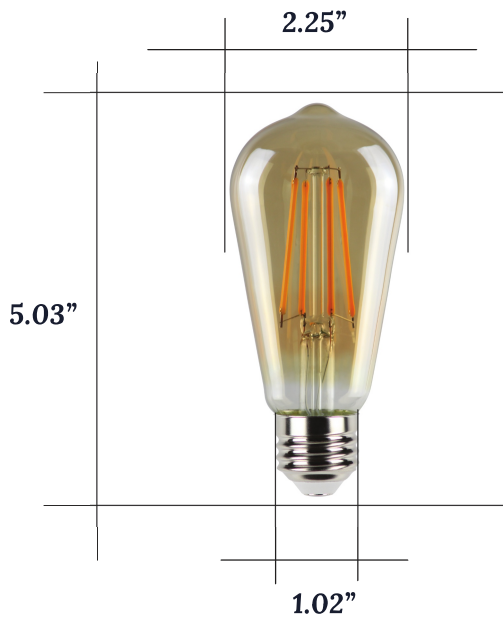

# LED ST19 FILAMENT VINTAGE

6W 2200K Amber

Candex vintage ST19 LED bulb is constructed with transparent amber glass and modern LED filaments. The blend of decorative amber glass with 2200K color light creates the ideal warm amber glow to for a cozier, relaxed, and lounging ambiance. More energy-efficient and longer lasting light than incandescent light bulbs. Recommended with any decorative fixtures, hanging pendants, and exposed light applications for the retro vintage style mood.

### SPECIFICATIONS

SHAPE	TECHNOLOGY	BASE	FINISH	CONSTRUCTION	LIGHT COLOR	CCT
ST19	LED Filament	E26	Amber	Glass	Amber Warm	2200K
WATTAGE	EQUIVALENCE	INPUT VOLTAGE	INPUT FREQUENCY	INPUT CURRENT	POWER FACTOR	DIMMABLE
6W	40W	120V	60Hz	57mA	≥ 0.9 PF	Yes
LUMENS	EFFICACY	COLOR RENDERING	DIMENSION (in)	DIMENSION (mm)	WEIGHT (lbs)	WEIGHT (g)
500lm	83.33 lm/W	≥80 CRI	5.03 x 2.25	127.76 x 57.15	0.10	45.36
BEAM SPREAD	RATED HOURS	RATED YEARS	OPERATING TEMPERATURE		LOCATION	ENCLOSED
360°	20,000 Hrs	18.3 Yrs	-4° to 104°F (-20° to 40°C)		Damp	No