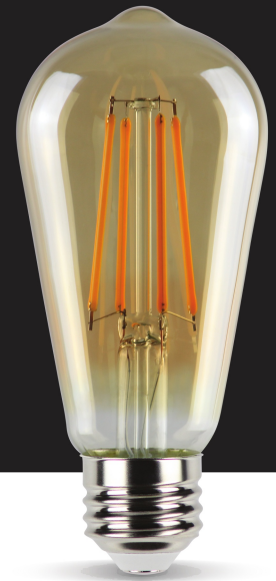

# LED ST19 FILAMENT VINTAGE

6W 2200K Amber

Candex vintage ST19 LED bulb is constructed with transparent amber glass and modern LED filaments. The blend of decorative amber glass with 2200K color light creates the ideal warm amber glow to for a cozier, relaxed, and lounging ambiance. More energy-efficient and longer lasting light than incandescent light bulbs. Recommended with any decorative fixtures, hanging pendants, and exposed light applications for the retro vintage style mood.

### Features & Benefits:

- Decorative vintage aesthetic
- 2200K amber warm light
- Dimmable and long lifespan
- ETL listed for safety and damp locations

### SPECIFICATIONS

SHAPE	TECHNOLOGY	BASE	FINISH	CONSTRUCTION	LIGHT COLOR	CCT
ST19	LED Filament	E26	Amber	Glass	Amber Warm	2200K
WATTAGE	EQUIVALENCE	INPUT VOLTAGE	INPUT FREQUENCY	INPUT CURRENT	POWER FACTOR	DIMMABLE
6W	40W	120V	60Hz	57mA	≥ 0.9 PF	Yes
LUMENS	EFFICACY	COLOR RENDERING	DIMENSION (in)	DIMENSION (mm)	WEIGHT (lbs)	WEIGHT (g)
500lm	83.33 lm/W	≥80 CRI	5.03 x 2.25	127.76 x 57.15	0.10	45.36
BEAM SPREAD	RATED HOURS	RATED YEARS	OPERATING TEMPERATURE		LOCATION	ENCLOSED
360°	20,000 Hrs	18.3 Yrs	-4° to 104°F (-20° to 40°C)		Damp	No