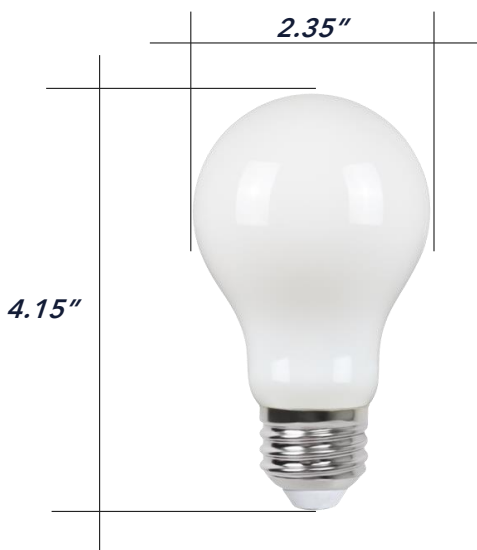

LED A19 FILAMENT

7W 2700K White JA8

The A19 decorative bulb showcases elegant "milky" white glass, contemporary LED filaments, and a standard medium base. With an impressive light output using only 7W of power, it effortlessly replaces a 40W incandescent bulb. The soft-white glass diffuses light, reducing glare and offering a gentle warm white glow at 2700 kelvin. This LED bulb complies with CA CEC Title 24 JA8 requirements, making it compliant for new construction and significant renovations.

Features & Benefits:

- 40W replacement at an incredible value
- Classy white "milky" glass for softer light
- Designed with high quality LED filaments
- Exceeds CEC requirements for high efficacy and energy efficiency
- ETL listed for safety

SPECIFICATIONS

SHAPE	TECHNOLOGY	BASE	FINISH	CONSTRUCTION	LIGHT COLOR	CCT
A19	LED Filament	E26	White	Glass	Warm White	2700K
WATTAGE	EQUIVALENCE	INPUT VOLTAGE	INPUT FREQUENCY	INPUT CURRENT	POWER FACTOR	DIMMING
7W	40W	120V	60Hz	62mA	≥0.9 PF	TRIAC
BRIGHTNESS	EFFICACY	COLOR RENDERING	DIMENSION (in)	DIMENSION (mm)	WEIGHT (oz)	WEIGHT (g)
560lm	80 lm/W	90+	4.15 x 2.35	105.41 x 59.69	1.06	30.08
BEAM SPREAD	RATED HOURS	RATED YEARS	OPERATING TEMPERATURE		LOCATION	ENCLOSED
360°	20,000	18.3	-4° to 104°F (-20° to 40°C)		Damp	No