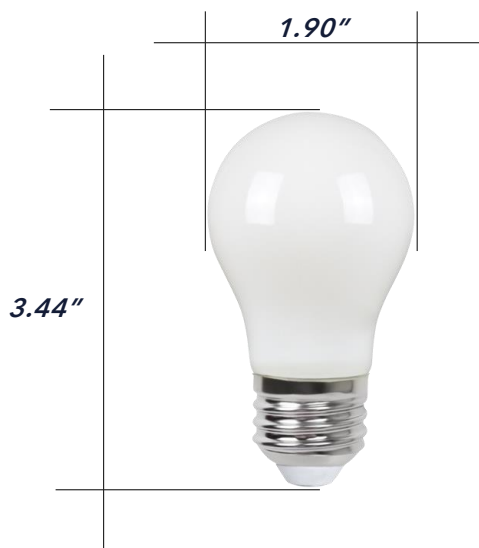

LED A15 FILAMENT

4W 2700K White JA8

Decorative A15 bulb features “milky” white glass, modern LED filaments, and a standard medium base. Superior light output consuming only 4W of power makes it an easy choice to replace 40W incandescent bulb. The soft-white glass diffuses light glare and providing a softer warm white glow at 2700 kelvin. This LED bulb is compliant with CA CEC Title 24 JA8 classified for new construction and major renovations.

Features & Benefits:

- 40W replacement at an incredible value
- Classy white “milky” glass for softer light
- Designed with high quality LED filaments
- Exceeds CEC requirements for high efficacy and energy efficiency
- ETL listed for safety

SPECIFICATIONS

| SHAPE | TECHNOLOGY | BASE | FINISH | CONSTRUCTION | LIGHT COLOR | CCT |
|-------------|--------------|-----------------|-----------------------------|----------------|--------------|------------|
| A15 | LED Filament | E26 | White | Glass | Warm White | 2700K |
| WATTAGE | EQUIVALENCE | INPUT VOLTAGE | INPUT FREQUENCY | INPUT CURRENT | POWER FACTOR | DIMMING |
| 4W | 40W | 120V | 60Hz | 35mA | ≥0.9 PF | TRIAC |
| BRIGHTNESS | EFFICACY | COLOR RENDERING | DIMENSION (in) | DIMENSION (mm) | WEIGHT (oz) | WEIGHT (g) |
| 300lm | 75.00 lm/W | 90+ | 3.44 x 1.90 | 87.38 x 48.26 | 0.84 | 23.92 |
| BEAM SPREAD | RATED HOURS | RATED YEARS | OPERATING TEMPERATURE | | LOCATION | ENCLOSED |
| 360° | 20,000 | 18.3 | -4° to 104°F (-20° to 40°C) | | Damp | No |