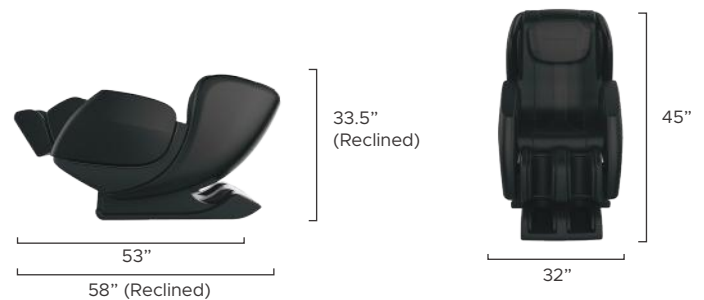

Sharper Image Revival Zero Gravity Massage Chair

Features

- Full feature 4 node massage robot performs, kneading, tapping, kneading with tapping, shiatsu and knocking.
- 8 fully automatic programs, plus separate quick Demo Massage program.
- Full manual control including air intensity, Foot roller on/off and targeted zone massage mapping.
- One touch Zero Gravity mode to relieve spinal pressure.
- Lumbar heat to warm up muscles for enhanced massage.
- Shiatsu Foot Roller Reflexology to sooth aching feet.

Zero Gravity

Foot Rollers

Heat in Lumbar

Massage Regions

Ideal Height & Weight

Product Specifications

9 Auto Programs

Wired Controller

Back Mechanism	Track Type/Length
2D	L Track / 43"
Airbags/Cells	Recline
14 / 24	Zero Gravity 3 levels
Heat Zones	Smart Fit
Lumbar	Smart Body Scan
Zero Wall Clearance	Warranty
2"	3 Year Limited Warranty