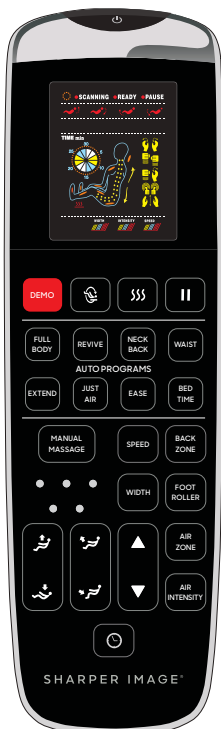

Sharper Image Revival Zero Gravity Massage Chair

Features

- Full feature 4 node massage robot performs, kneading, tapping, kneading with tapping, shiatsu and knocking.
- 8 fully automatic programs, plus separate quick Demo Massage program.
- Full manual control including air intensity, Foot roller on/off and targeted zone massage mapping.
- One touch Zero Gravity mode to relieve spinal pressure.
- Lumbar heat to warm up muscles for enhanced massage.
- Shiatsu Foot Roller Reflexology to sooth aching feet.

Zero Gravity

Foot Rollers

Heat in Lumbar

Massage Regions

Ideal Height & Weight

Product Specifications

9 Auto Programs

Wired Controller

Back Mechanism	Track Type/Length
2D	L Track / 43"
Airbags/Cells	Recline
14 / 24	Zero Gravity 3 levels
Heat Zones	Smart Fit
Lumbar	Smart Body Scan
Zero Wall Clearance	Warranty
2"	3 Year Limited Warranty