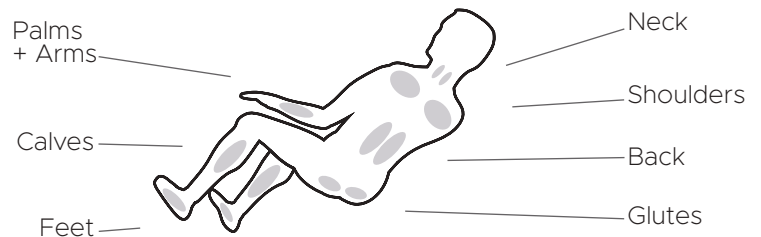

Sharper Image Revival Zero Gravity Massage Chair

Features

- Full feature 4 node massage robot performs, kneading, tapping, kneading with tapping, shiatsu and knocking.
- 8 fully automatic programs, plus separate quick Demo Massage program.
- Full manual control including air intensity, Foot roller on/off and targeted zone massage mapping.
- One touch Zero Gravity mode to relieve spinal pressure.
- Lumbar heat to warm up muscles for enhanced massage.
- Shiatsu Foot Roller Reflexology to sooth aching feet.

Zero Gravity

Foot Rollers

Heat in Lumbar

Massage Regions

Ideal Height & Weight

Product Specifications

9 Auto Programs

Wired Controller

Back Mechanism	Track Type/Length
2D	L Track / 43"
Airbags/Cells	Recline
14 / 24	Zero Gravity 3 levels
Heat Zones	Smart Fit
Lumbar	Smart Body Scan
Zero Wall Clearance	Warranty
2"	3 Year Limited Warranty