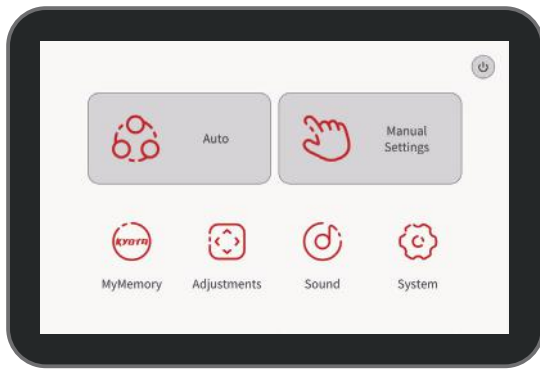

## Features

- Syner-D<sup>®</sup> tandem back mechanisms mimic the human hands of two masseuses, in choreographed rhythm from your neck to your glutes.
- Flexing L-Track for superior stretching
- Complete Calf™ Kneading & Oscillation
- Total Sole Reflexology Foot Rollers
- Intelligent Voice Command + Control
- Wireless Charging Pad + USB Charging Port
- MyMassage™ Memory programs
- Zero Wall Fit™ Space-Saving Technology
- Quick Access Control Panel + Joystick Control
- Truefit™ Body Scanning + Footrest Extension
- SoothMe™ Sound Therapy and Premium Bluetooth® speakers
- Chromotherapy Programs
- Soothing Lumbar heat
- Integrated Air Ionizer

Dual Back Mechanism

Flex-Track

Tablet Controller

Intelligent Voice Control

Black/Black

12 Auto Programs

Wired Tablet Controller

Quick Access Panel

## Massage Regions