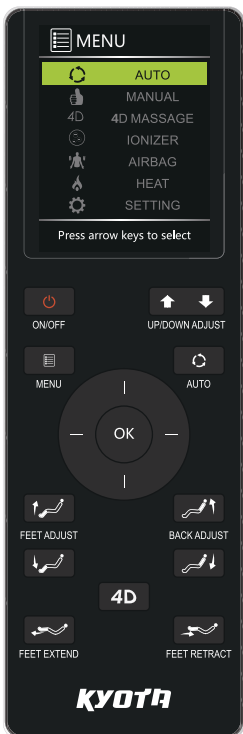

## Ideal Height & Weight

## Product Specifications

36" (Reclined)

66"  
80" (Reclined)

48"

35"

Wired Controller