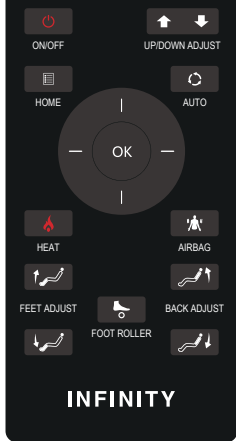

## Features

- Near-flat reclining S-track enables superior stretching
- Soothing lumbar heat loosens muscles
- Triple roller Total Sole Reflexology™ foot massage
- Spinal correction & decompression stretch
- 4 node traveling back mechanism delivers shiatsu, kneading, tapping, and knocking massage techniques
- Built in Bluetooth Speakers
- Nature Sounds to lower your stress level and help you relax

Decompression Stretch

True Inversion

Lumbar Heat

## 10 Auto Programs

Wired Controller

Back Mechanism	Track Type/Length
2D	S Track / 30"
Airbags/Cells	Recline
40 / 64	Zero Gravity Inversion
Heat Zones	Smart Fit
 • Lumbar	• Smart Body Scan
Wall Clearance	Warranty
14"	Infinity Care 5 Year Limited Warranty