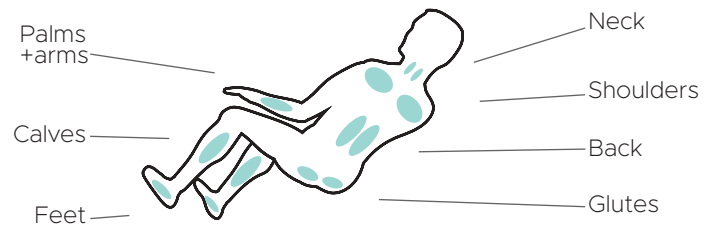

Decompression Stretch

True Inversion

Lumbar Heat

## 10 Auto Programs

Wired Controller

Back Mechanism	Track Type/Length
2D	S Track / 30"
Airbags/Cells	Recline
40 / 64	Zero Gravity Inversion
Heat Zones	Smart Fit
 • Lumbar	• Smart Body Scan
Wall Clearance	Warranty
14"	Infinity Care 5 Year Limited Warranty

## Massage Regions

## Ideal Height & Weight