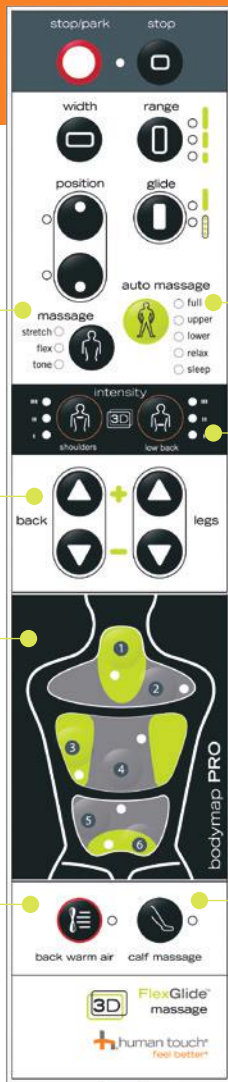

# WholeBody® 7.1

RECLINE | MASSAGE | SWIVEL

A GREAT **FULL-BODY MASSAGE**. PERIOD.

## 1 SIT BACK and RELAX!

Recline back, elevate your legs - now you are in a perfect ergonomic position for maximum comfort.

## 2 PICK a Massage Technique.

Stretch, Flex, Tone, Glide Techniques featuring patent pending FlexGlide massage, seamlessly move to simulate the hands and techniques of a trained massage professional.

## Take Control