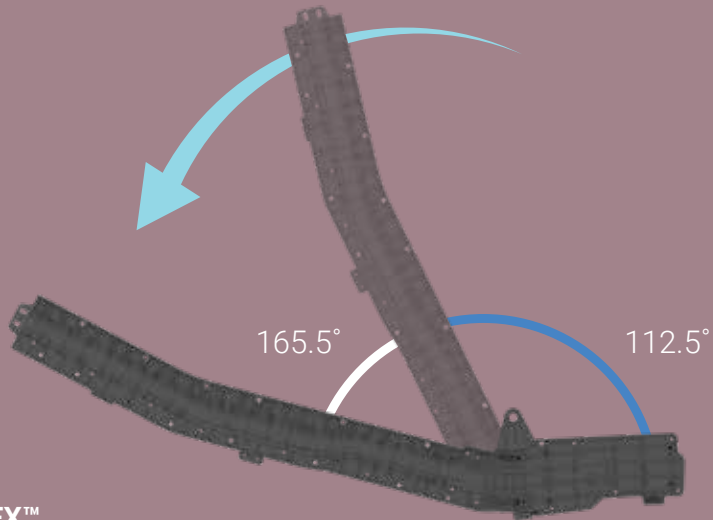

# Hybrid Design

L-SHAPED MASSAGE TRACK + INVERSION STRETCH

+

## L-SHAPED MASSAGE TRACK

A 49" L-shaped track runs from the top of the shoulder to the upper thigh.

## INVERSION STRETCH

An Inversion stretch offers a full-body therapeutic stretch that reduces pressure and relieves back pain.