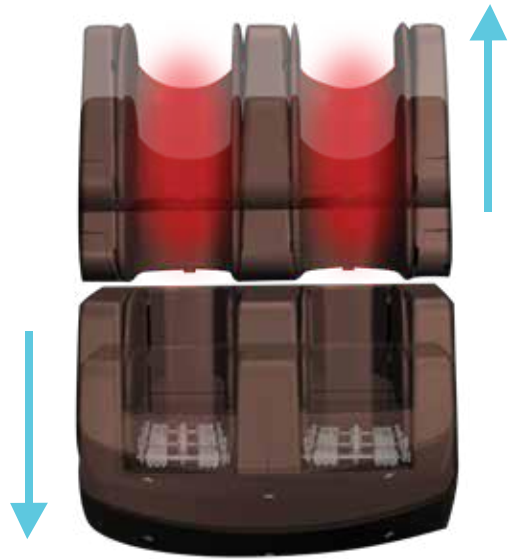

Patented Legrest

MORE CALF COVERAGE

The all-new patented legrest offers a heated knee massage, a calf massage, and ankle & foot massage with triple reflexology rollers.

Enjoy an innovative holistic treatment that combines stretching, heat, compression massage, and reflexology.

The reflexology massager targets three zones on the soles of the feet to massage and stimulate pressure points.

50 Airbags

FULL BODY COMPRESSION MASSAGE

50 built-in airbags use compression technology to massage muscles in the arms, shoulders, waist, legs, and feet.

Precisely programmed to rhythmically inflate & deflate, the layered airbags give a gentle yet effective compression massage that treats muscles of the arms, legs, and hips.