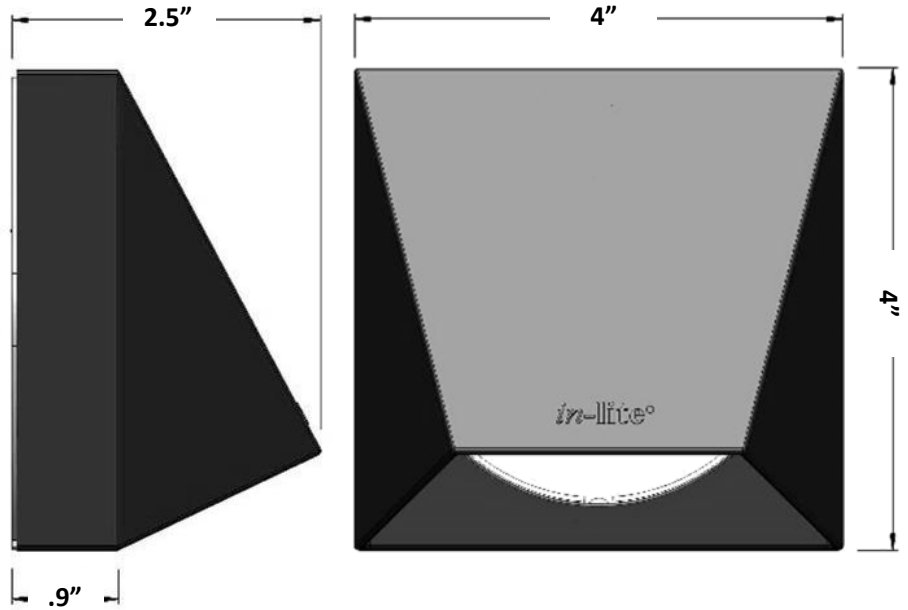

WEDGE

WALL SERIES

PROJECT:

DATE:

LOCATION:

QUANTITY:

ORDERING DETAILS:

DIMENSIONS

Length: 4" +/- (100mm)
Width: 2.5" +/- (63mm)
Height: 4" +/- (100mm)
Diameter:
Total Height:
Recess Depth:

ELECTRONICS

Voltage: 12v AC
Power: 0.90 Watts / 1.61 VA
Operating Voltage Range: 9v – 15v AC/DC
Light Source: LED
Power on Box: 1.5 Watts (for connection value only)
Burn Time: 25,000 Hours
Dimmable: No
Color Changing: No
IP Class: IP 55

LIGHT SPECIFICATIONS

Color Temperature: 2824 °K – Warm White
CRI (RA): 94
Lumen Intensity: 24.80 Cd
Beam Spread 0-180°: 58°
Beam Spread 90-270°: 88°
Lumens: 33
Light Reach: 5' (1.5m)

MATERIAL / PARTS

Ring / Plate: None
Lens: Polycarbonate
Exterior: Aluminium
Length of Cable Lead: 24"
Easy Lock Connector Included: Yes
Installation Hardware Included: Yes
Warranty: 5 years