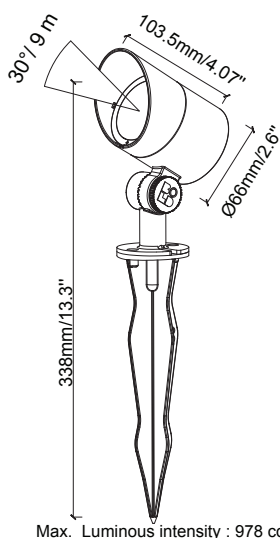

## Specifications:

**Voltage:** 12V AC

**Wattage:** 4

**Volt Amps:** 5.5

**Lumens:** 320

**Color Temp:** 2700k

**IP Rating:** 67

**CRI:** 92.5

**Light Source:** Integrated

**Material:** Anodized aluminum

**Cable Length:** 24"

**Lux (lx):** 20 lx

**Candelas (cd):** 978 cd

**Rated Life:** 50,000 hours

**Warranty:** 7-year comprehensive

**Dimmable:** No

## Accessories:

Reflector, Wall Mount

Max. Luminous intensity : 978 cd

AVERAGE BEAM ANGLE (50%): 30.5 DEG

DISTANCE (FT)	CENTER BEAM (FC) Eavg/Emax	ILLUMINANCE - CONE OF LIGHT	BEAM DIAMETER (FT)
3.25	59.19/88.83		1.50
6.25	14.82/22.18		2.99
10	6.8/10.10		4.60
13	3.68/5.52		5.98
16.5	2.40/3.61		7.59
19.5	1.65/2.47		8.97
23	1.22/1.83		10.32