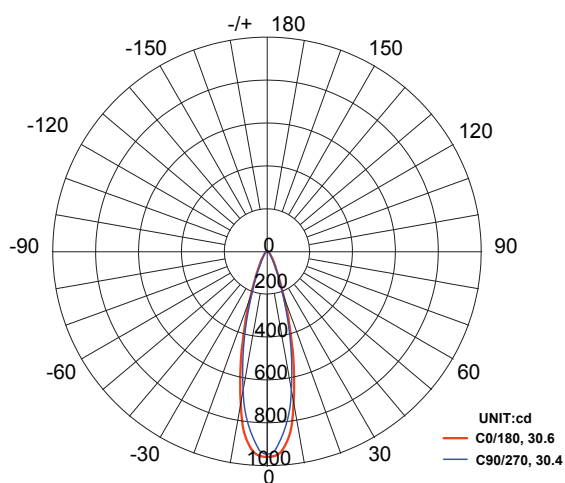

## Accessories:

Reflector, Wall Mount

Max. Luminous intensity : 978 cd

AVERAGE BEAM ANGLE (50%): 30.5 DEG

DISTANCE (FT)	CENTER BEAM (FC) Eavg/Emax	ILLUMINANCE - CONE OF LIGHT	BEAM DIAMETER (FT)
3.25	59.19/88.83		1.50
6.25	14.82/22.18		2.99
10	6.8/10.10		4.60
13	3.68/5.52		5.98
16.5	2.40/3.61		7.59
19.5	1.65/2.47		8.97
23	1.22/1.83		10.32