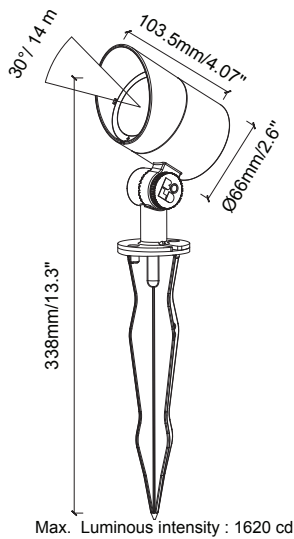

Strata L SL-STRATA-L-BK

Spot Light

Product Finishes: ■

Specifications:

Voltage: 12V AC

Wattage: 7

Volt Amps: 11

Lumens: 600

Color Temp: 2700k

IP Rating: 67

CRI: 92.5

Light Source: Integrated

Material: Anodized aluminum

Cable Length: 24"

Lux (lx): 25.3 lx

Candelas (cd): 1620 cd

Rated Life: 50,000 hours

Warranty: 7-year comprehensive

Dimmable: No

Color-Changing: No

Product Uses:

Trees, Large Trees, Wall Washing, Graze Lighting

Accessories:

Reflector, Wall Mount

DISTANCE (FT)	CENTER BEAM (FC) Eavg/Emax	ILLUMINANCE - CONE OF LIGHT	BEAM DIAMETER (FT)
3.25	173.15/281.40		16.08
6.25	43.26/70.33		32.17
13	10.77/17.58		48.25
16.5	7.03/11.40		65.33
19.5	4.81/7.79		80.42
23	3.57/5.83		97.56
26.25	2.73/4.43		110.85