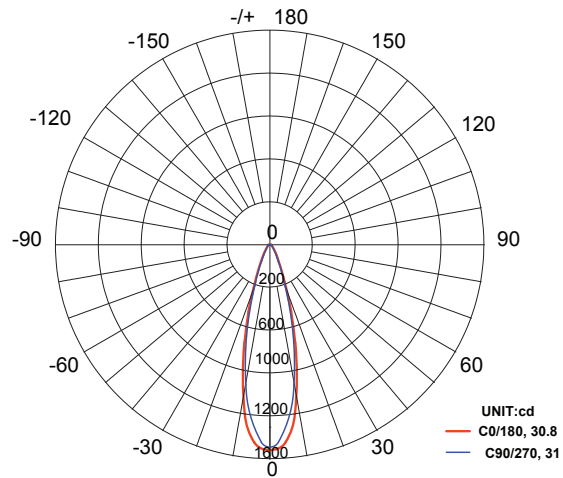

Color Temp: 2700k

IP Rating: 67

CRI: 92.5

Light Source: Integrated

Material: Anodized aluminum

Cable Length: 24"

Lux (lx): 25.3 lx

Candelas (cd): 1620 cd

DISTANCE (FT)	CENTER BEAM (FC) Eavg/Emax	ILLUMINANCE - CONE OF LIGHT	BEAM DIAMETER (FT)
3.25	173.15/281.40		16.08
6.25	43.26/70.33		32.17
13	10.77/17.58		48.25
16.5	7.03/11.40		65.33
19.5	4.81/7.79		80.42
23	3.57/5.83		97.56
26.25	2.73/4.43		110.85