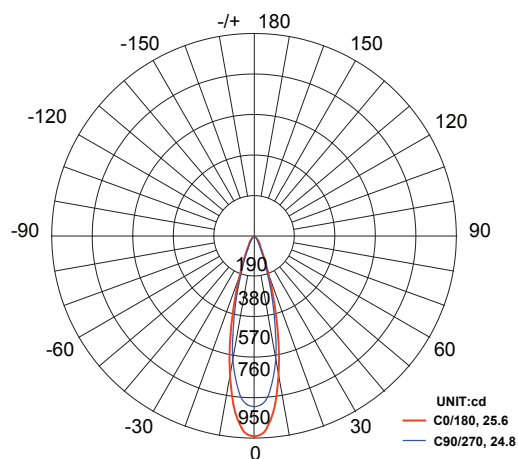

Color Temp: 2700k

IP Rating: 67

CRI: 92.5

Light Source: Integrated

Material: Anodized aluminum

Cable Length: 36"

Lux (lx): 11.1 lx

Candelas (cd): 901 cd

Rated Life: 50,000 hours

Warranty: 7-year comprehensive

Dimmable: No

Color-Changing: No

Product Uses:

Trees

Max. Luminous intensity : 901 cd

AVERAGE BEAM ANGLE (50%): 25.2 DEG

DISTANCE (FT)	CENTER BEAM (FC) Eavg/Emax	ILLUMINANCE - CONE OF LIGHT	BEAM DIAMETER (FT)
3.25	54.03/81.83		1.50
6.25	13.44/20.44		2.99
10	6.16/9.33		4.60
13	3.38/5.12		5.98
16.5	2.20/3.33		7.59
19.5	1.50/2.27		8.97
23	1.12/1.69		10.32
26.5	0.86/1.30		10.67
29.5	0.67/1.02		11.93