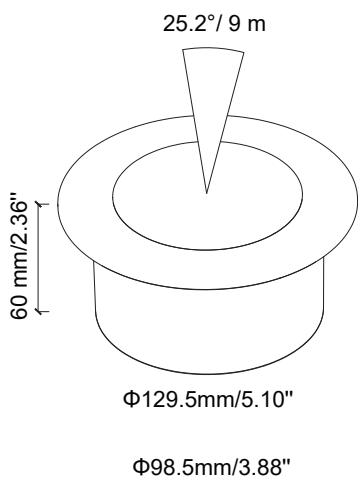

Starke RL-STARKE-W-BK

Recessed Light

Product Finishes: ■

Specifications:

Voltage: 12V AC

Wattage: 3

Volt Amps: 4.5

Lumens: 240

Color Temp: 2700k

IP Rating: 67

CRI: 92.5

Light Source: Integrated

Material: Anodized aluminum

Cable Length: 36"

Lux (lx): 11.1 lx

Candelas (cd): 901 cd

Rated Life: 50,000 hours

Warranty: 7-year comprehensive

Dimmable: No

Color-Changing: No

Product Uses:

Trees

Max. Luminous intensity : 901 cd