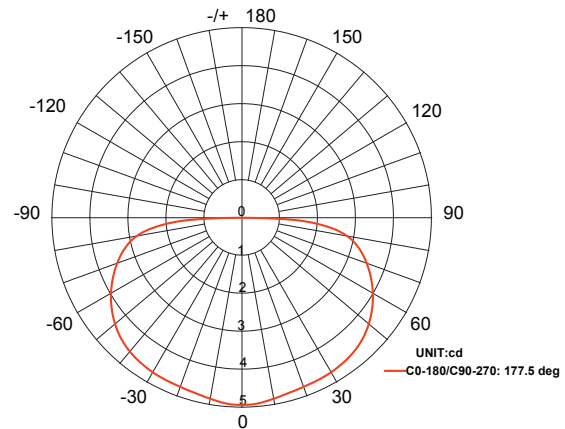

Color Temp: 2700k

IP Rating: 67

CRI: 93

Light Source: Integrated

Material: Polycarbonate

Cable Length: 36"

Lux (lx): 1.2 lx

Candelas (cd): 4.9 cd

Max. Luminous intensity : 4.9 cd

AVERAGE BEAM ANGLE 90/270 (50%): 178 DEG
AVERAGE BEAM ANGLE 0/180 (50%): 177 DEG

DISTANCE (FT)	CENTER BEAM (FC) Eavg/Emax	ILLUMINANCE - CONE OF LIGHT	BEAM DIAMETER (FT)
1	2.10/61.18		0.32
1.5	0.39/7.34		0.60
3	0.10/1.84		1.17
5	0.05/1.02		1.83
6.5	0.03/0.50		2.54

AVERAGE BEAM ANGLE 90/270 (50%): 178 DEG
AVERAGE BEAM ANGLE 0/180 (50%): 177 DEG