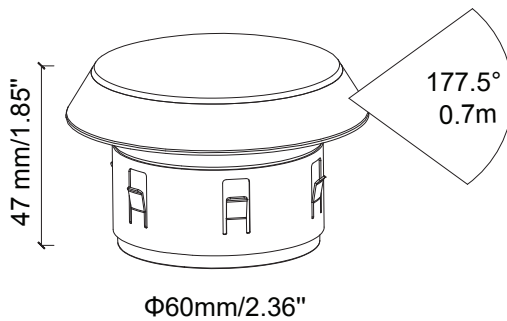

Color Temp: 2700k

IP Rating: 67

CRI: 93

Light Source: Integrated

Material: Polycarbonate

Cable Length: 36"

Lux (lx): 1.2 lx

Candelas (cd): 4.9 cd

Max. Luminous intensity : 4.9 cd

AVERAGE BEAM ANGLE 90/270 (50%): 178 DEG
AVERAGE BEAM ANGLE 0/180 (50%): 177 DEG

DISTANCE (FT)	CENTER BEAM (FC) Eavg/Emax	ILLUMINANCE - CONE OF LIGHT	BEAM DIAMETER (FT)
1	2.10/61.18		0.32
1.5	0.39/7.34		0.60
3	0.10/1.84		1.17
5	0.05/1.02		1.83
6.5	0.03/0.50		2.54