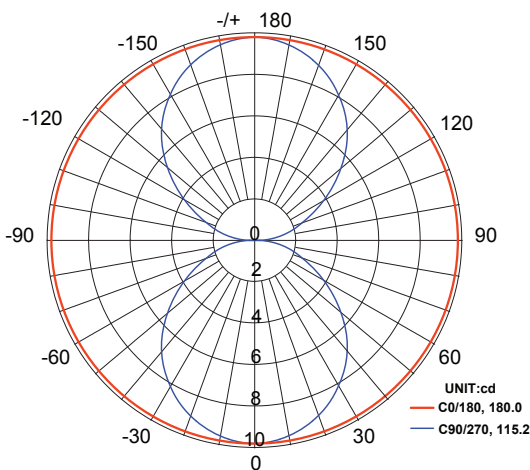

Color Temp: 2700k

IP Rating: 65

CRI: 93

Light Source: Integrated

Material: Anodized aluminum

Cable Length: 24"

Lux (lx): 2.3 lx

Candelas (cd): 902 cd

Rated Life: 50,000 hours

Warranty: 7-year comprehensive

Dimmable: No

Color-Changing: No

Product Uses:

Pathways, Bushes, Garden Beds, Driveways, Grasses

AVERAGE BEAM ANGLE 90/270 (50%): 115.2 DEG
AVERAGE BEAM ANGLE 0/180 (50%): 180 DEG

DISTANCE (FT)	CENTER BEAM (FC) Eavg/Emax	ILLUMINANCE - CONE OF LIGHT	BEAM DIAMETER (FT)
1	0.32/11.33		2.22
1.5	0.06/2.18		3.30
3	0.03/0.95		5.10
5	0.02/0.60		7.33
6.5	0.01/0.26		10.73

AVERAGE BEAM ANGLE 90/270 (50%): 115.2 DEG