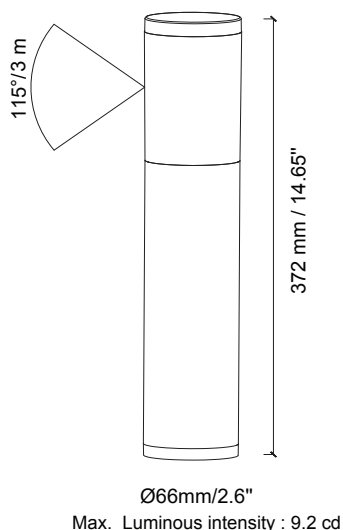

Silo Low PL-SILO-L-BK

Path Light

Product Finishes: ■

Specifications:

Voltage: 12V AC

Wattage: 1.5

Volt Amps: 2.5

Lumens: 60

Color Temp: 2700k

IP Rating: 65

CRI: 93

Light Source: Integrated

Material: Anodized aluminum

Cable Length: 24"

Lux (lx): 2.3 lx

Candelas (cd): 902 cd

Rated Life: 50,000 hours

Warranty: 7-year comprehensive

Dimmable: No

Color-Changing: No

Product Uses:

Pathways, Bushes, Garden Beds, Driveways, Grasses

AVERAGE BEAM ANGLE 90/270 (50%): 115.2 DEG
AVERAGE BEAM ANGLE 0/180 (50%): 180 DEG

DISTANCE (FT)	CENTER BEAM (FC) Eavg/Emax	ILLUMINANCE - CONE OF LIGHT	BEAM DIAMETER (FT)
1	0.32/11.33		2.22
1.5	0.06/2.18		3.30
3	0.03/0.95		5.10
5	0.02/0.60		7.33
6.5	0.01/0.26		10.73

AVERAGE BEAM ANGLE 90/270 (50%): 115.2 DEG