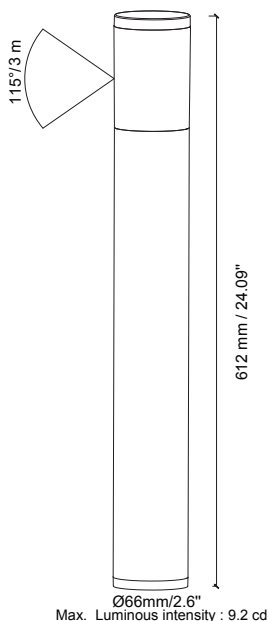

Silo High PL-SILO-H-BK

Path Light

Product Finishes: ■

Specifications:

Voltage: 12V AC

Wattage: 1.5

Volt Amps: 2.5

Lumens: 60

Color Temp: 2700k

IP Rating: 65

CRI: 93

Light Source: Integrated

Material: Anodized aluminum

Cable Length: 24"

Lux (lx): 2.3 lx

Candelas (cd): 9.2 cd

Rated Life: 50,000 hours

Warranty: 7-year comprehensive

Dimmable: No

Color-Changing: No

Product Uses:

Pathways, Bushes, Garden Beds, Driveways, Grasses

AVERAGE BEAM ANGLE 90/270 (50%): 115.2 DEG
AVERAGE BEAM ANGLE 0/180 (50%): 180 DEG

DISTANCE (FT)	CENTER BEAM (FC) Eavg/Emax	ILLUMINANCE - CONE OF LIGHT	BEAM DIAMETER (FT)
1	0.32/11.33		2.22
1.5	0.06/2.18		3.30
3	0.03/0.95		5.10
5	0.02/0.60		7.33
6.5	0.01/0.26		10.73

AVERAGE BEAM ANGLE 90/270 (50%): 115.2 DEG