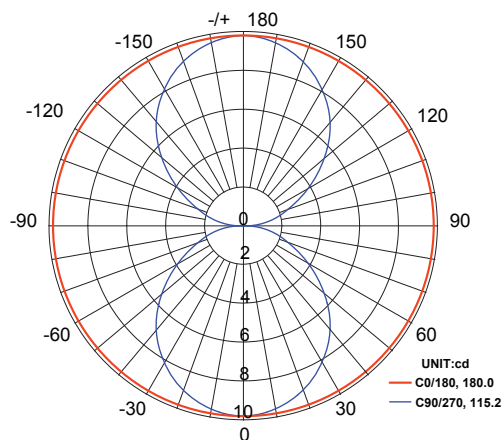

Color Temp: 2700k

IP Rating: 65

CRI: 93

Light Source: Integrated

Material: Anodized aluminum

Cable Length: 24"

Lux (lx): 2.3 lx

Candelas (cd): 9.2 cd

Rated Life: 50,000 hours

Warranty: 7-year comprehensive

Dimmable: No

Color-Changing: No

Product Uses:

Pathways, Bushes, Garden Beds, Driveways, Grasses

AVERAGE BEAM ANGLE 90/270 (50%): 115.2 DEG
AVERAGE BEAM ANGLE 0/180 (50%): 180 DEG

DISTANCE (FT)	CENTER BEAM (FC) Eavg/Emax	ILLUMINANCE - CONE OF LIGHT	BEAM DIAMETER (FT)
1	0.32/11.33		2.22
1.5	0.06/2.18		3.30
3	0.03/0.95		5.10
5	0.02/0.60		7.33
6.5	0.01/0.26		10.73

AVERAGE BEAM ANGLE 90/270 (50%): 115.2 DEG