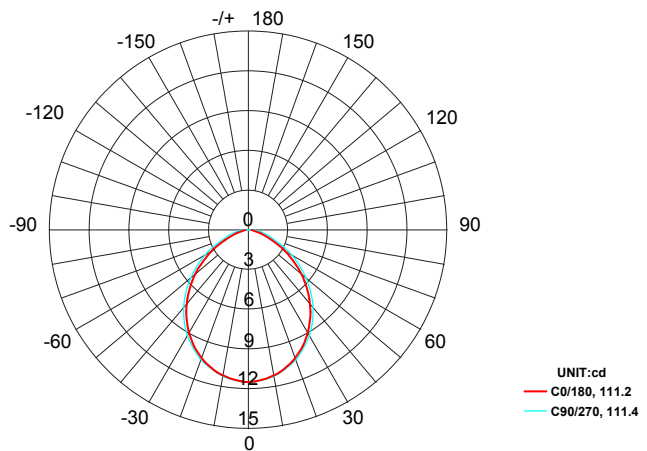

## Specifications:

**Voltage:** 12V AC  
**Wattage:** 0.4  
**Volt Amps:** 0.7  
**Lumens:** 16  
**Color Temp:** 2700k  
**IP Rating:** 67  
**CRI:** 93  
**Light Source:** Integrated

**Material:** Polycarbonate  
**Ring Material:** Stainless Steel  
**Cable Length:** 36"  
**Lux (lx):** 2.9  
**Candelas (cd):** 11.5  
**Rated Life:** 50,000 hours  
**Warranty:** 7-year comprehensive  
**Dimmable:** No  
**Color-Changing:** No  
**Drive-Over Rated:** Yes

**Product Uses:**  
 Pavers, Decks, Stairs,  
 Driveways, Risers, Concrete

**Accessories:**  
 Fang

Max. Luminous intensity : 11.5 cd

AVERAGE BEAM ANGLE (50%): 111.3 DEG

DISTANCE (FT)	CENTER BEAM (FC) Eavg/Emax	ILLUMINANCE - CONE OF LIGHT	BEAM DIAMETER (FT)
1	30.36/83.50		0.28
1.5	1.43/3.92		0.39
3	0.36/0.98		0.75
5	0.09/0.26		1.27
6.5	1.02 / 2.81		1.63