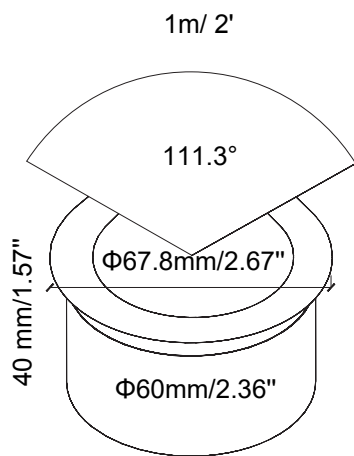

# Ruby RL-RUBY-60-SS

Recessed Light

Product Finishes: ■ ■

## Specifications:

**Voltage:** 12V AC  
**Wattage:** 0.4  
**Volt Amps:** 0.7  
**Lumens:** 16  
**Color Temp:** 2700k  
**IP Rating:** 67  
**CRI:** 93  
**Light Source:** Integrated

**Material:** Polycarbonate  
**Ring Material:** Stainless Steel  
**Cable Length:** 36"  
**Lux (lx):** 2.9  
**Candelas (cd):** 11.5  
**Rated Life:** 50,000 hours  
**Warranty:** 7-year comprehensive  
**Dimmable:** No  
**Color-Changing:** No  
**Drive-Over Rated:** Yes

**Product Uses:**  
 Pavers, Decks, Stairs,  
 Driveways, Risers, Concrete

**Accessories:**  
 Fang

Max. Luminous intensity : 11.5 cd

AVERAGE BEAM ANGLE (50%): 111.3 DEG

DISTANCE (FT)	CENTER BEAM (FC) Eavg/Emax	ILLUMINANCE - CONE OF LIGHT	BEAM DIAMETER (FT)
1	30.36/83.50		0.28
1.5	1.43/3.92		0.39
3	0.36/0.98		0.75
5	0.09/0.26		1.27
6.5	1.02 / 2.81		1.63