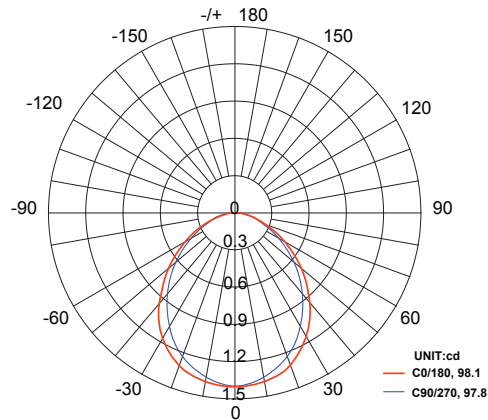

Color Temp: 2700k

IP Rating: 67

CRI: 93

Light Source: Integrated

Material: Anodized aluminum

Cable Length: 36"

Lux (lx): 1.6 lx

Candelas (cd): 1.4 cd

Max. Luminous intensity : 1.4 cd

AVERAGE BEAM ANGLE (50%): 98 DEG

DISTANCE (FT)	CENTER BEAM (FC) Eavg/Emax	ILLUMINANCE - CONE OF LIGHT	BEAM DIAMETER (FT)
0.25	3.86/9.91		0.05
0.5	0.96/2.48		0.13
1	0.57/1.47		0.23
1.25	0.30/0.77		0.28
1.5	0.19/0.48		0.36
3	0.05/0.11		0.69