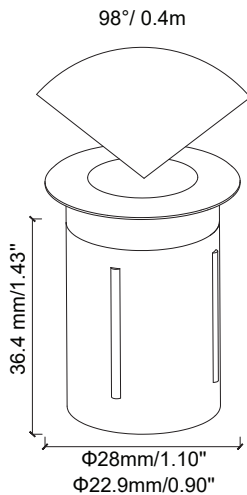

Ruby Mini RL-RUBY-22-BK

Recessed Light

Product Finishes: No Ring

Specifications:

Voltage: 12V AC

Wattage: 0.1

Volt Amps: 0.15

Lumens: 1

Color Temp: 2700k

IP Rating: 67

CRI: 93

Light Source: Integrated

Material: Anodized aluminum

Cable Length: 36"

Lux (lx): 1.6 lx

Candelas (cd): 1.4 cd

Max. Luminous intensity : 1.4 cd

AVERAGE BEAM ANGLE (50%): 98 DEG

DISTANCE (FT)	CENTER BEAM (FC) Eavg/Emax	ILLUMINANCE - CONE OF LIGHT	BEAM DIAMETER (FT)
0.25	3.86/9.91		0.05
0.5	0.96/2.48		0.13
1	0.57/1.47		0.23
1.25	0.30/0.77		0.28
1.5	0.19/0.48		0.36
3	0.05/0.11		0.69