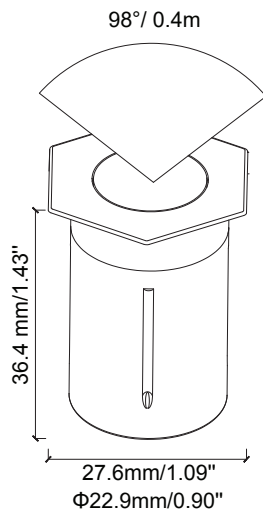

Ruby Mini Hex RL-RUBY-HX-22-SS

Recessed Light

Product Finishes: ■ ■

Specifications:

Voltage: 12V AC

Wattage: 0.1

Volt Amps: 0.15

Lumens: 1

Color Temp: 2700k

IP Rating: 67

CRI: 93

Light Source: Integrated

Material: Anodized aluminum

Cable Length: 36"

Lux (lx): 1.7 lx

Candelas (cd): 1.4 cd

Fang Mini

Max. Luminous intensity : 1.4 cd

AVERAGE BEAM ANGLE (50%): 98 DEG

DISTANCE (FT)	CENTER BEAM (FC) Eavg/Emax	ILLUMINANCE - CONE OF LIGHT	BEAM DIAMETER (FT)
0.25	3.86/9.91		0.05
0.5	0.96/2.48		0.13
1	0.57/1.47		0.23
1.25	0.30/0.77		0.28
1.5	0.19/0.48		0.36
3	0.05/0.11		0.69