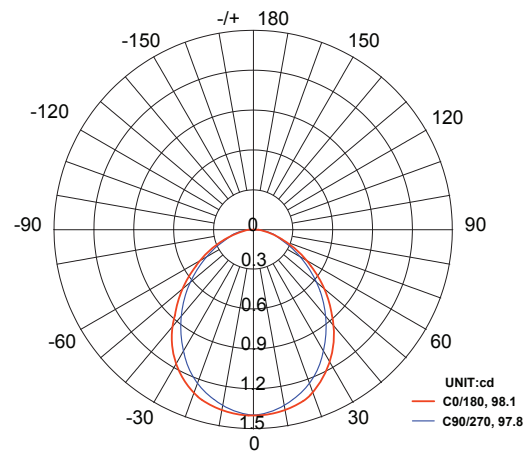

Color Temp: 2700k

IP Rating: 67

CRI: 93

Light Source: Integrated

Material: Anodized aluminum

Cable Length: 36"

Lux (lx): 1.7 lx

Candelas (cd): 1.4 cd

Fang Mini

Max. Luminous intensity : 1.4 cd

AVERAGE BEAM ANGLE (50%): 98 DEG

DISTANCE (FT)	CENTER BEAM (FC) Eavg/Emax	ILLUMINANCE - CONE OF LIGHT	BEAM DIAMETER (FT)
0.25	3.86/9.91		0.05
0.5	0.96/2.48		0.13
1	0.57/1.47		0.23
1.25	0.30/0.77		0.28
1.5	0.19/0.48		0.36
3	0.05/0.11		0.69