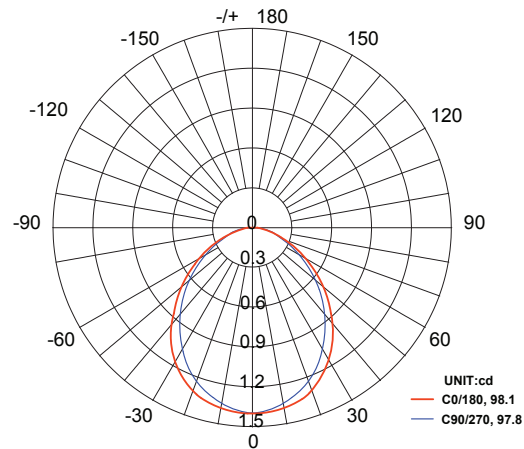

## Accessories:

Fang Mini

Max. Luminous intensity : 1.4 cd

AVERAGE BEAM ANGLE (50%): 98 DEG

DISTANCE (FT)	CENTER BEAM (FC) Eavg/Emax	ILLUMINANCE - CONE OF LIGHT	BEAM DIAMETER (FT)
0.25	3.86/9.91		0.05
0.5	0.96/2.48		0.13
1	0.57/1.47		0.23
1.25	0.30/0.77		0.28
1.5	0.19/0.48		0.36
3	0.05/0.11		0.69