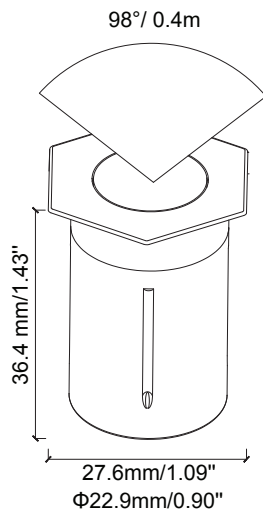

**Light Source:** Integrated

**Material:** Anodized aluminum

**Cable Length:** 36"

**Lux (lx):** 1.7 lx

**Candelas (cd):** 1.4 cd

**Rated Life:** 50,000 hours

**Warranty:** 7-year comprehensive

**Dimmable:** No

## Accessories:

Fang Mini

Max. Luminous intensity : 1.4 cd

AVERAGE BEAM ANGLE (50%): 98 DEG

DISTANCE (FT)	CENTER BEAM (FC) Eavg/Emax	ILLUMINANCE - CONE OF LIGHT	BEAM DIAMETER (FT)
0.25	3.86/9.91		0.05
0.5	0.96/2.48		0.13
1	0.57/1.47		0.23
1.25	0.30/0.77		0.28
1.5	0.19/0.48		0.36
3	0.05/0.11		0.69