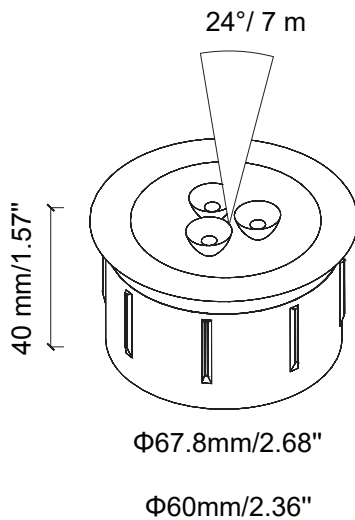

Ray RL-RAY-60-SS

Recessed Light

Product Finishes: ■ ■

Specifications:

Voltage: 12V AC
Wattage: 1.5
Volt Amps: 2.5
Lumens: 100
Color Temp: 2700k
IP Rating: 67
CRI: 93
Light Source: Integrated

Material: Polycarbonate
Ring Material: Stainless steel
Cable Length: 36"
Lux (lx): 11 lx
Candelas (cd): 542 cd
Rated Life: 50,000 hours
Warranty: 7-year comprehensive
Dimmable: No
Color-Changing: No

Product Uses:
 Walls, Fences

Accessories:
 Fang

AVERAGE BEAM ANGLE (50%): 24 DEG

Max. Luminous intensity : 542 cd

DISTANCE (FT)	CENTER BEAM (FC) Eavg/Emax	ILLUMINANCE - CONE OF LIGHT	BEAM DIAMETER (FT)
3.25	32.84/49.57		1.37
6.25	8.21/13.39		2.73
10	3.74/5.65		4.17
13	2.05/3.10		5.43
16.5	1.34/2.01		6.93
19.5	0.91/1.39		8.16
23	0.68/1.02		9.63