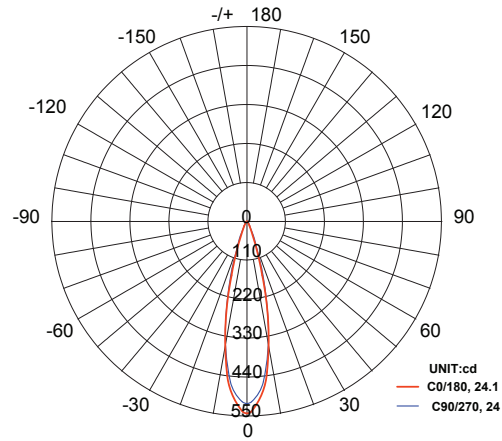

Ray RL-RAY-60-SS

Recessed Light

Product Finishes: ■ ■

Specifications:

Voltage: 12V AC
Wattage: 1.5
Volt Amps: 2.5
Lumens: 100
Color Temp: 2700k
IP Rating: 67
CRI: 93
Light Source: Integrated

Material: Polycarbonate
Ring Material: Stainless steel
Cable Length: 36"
Lux (lx): 11 lx
Candelas (cd): 542 cd
Rated Life: 50,000 hours
Warranty: 7-year comprehensive
Dimmable: No
Color-Changing: No

Product Uses:
 Walls, Fences

Accessories:
 Fang

AVERAGE BEAM ANGLE (50%): 24 DEG

Max. Luminous intensity : 542 cd

DISTANCE (FT)	CENTER BEAM (FC) Eavg/Emax	ILLUMINANCE - CONE OF LIGHT	BEAM DIAMETER (FT)
3.25	32.84/49.57		1.37
6.25	8.21/13.39		2.73
10	3.74/5.65		4.17
13	2.05/3.10		5.43
16.5	1.34/2.01		6.93
19.5	0.91/1.39		8.16
23	0.68/1.02		9.63