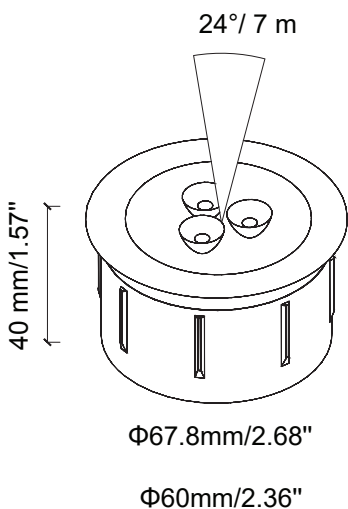

Ray RL-RAY-60-BK

Recessed Light

Product Finishes: ■ ■

Specifications:

Voltage: 12V AC
Wattage: 1.5
Volt Amps: 2.5
Lumens: 100
Color Temp: 2700k
IP Rating: 67
CRI: 93
Light Source: Integrated

Material: Polycarbonate
Ring Material: Anodized aluminum
Cable Length: 36"
Lux (lx): 11 lx
Candelas (cd): 542 cd
Rated Life: 50,000 hours
Warranty: 7-year comprehensive
Dimmable: No
Color-Changing: No

Product Uses:
 Walls, Fences

Accessories:
 Fang

Max. Luminous intensity : 542 cd

DISTANCE (FT)	CENTER BEAM (FC) Eavg/Emax	ILLUMINANCE - CONE OF LIGHT	BEAM DIAMETER (FT)
3.25	32.84/49.57		1.37
6.25	8.21/13.39		2.73
10	3.74/5.65		4.17
13	2.05/3.10		5.43
16.5	1.34/2.01		6.93
19.5	0.91/1.39		8.16
23	0.68/1.02		9.63