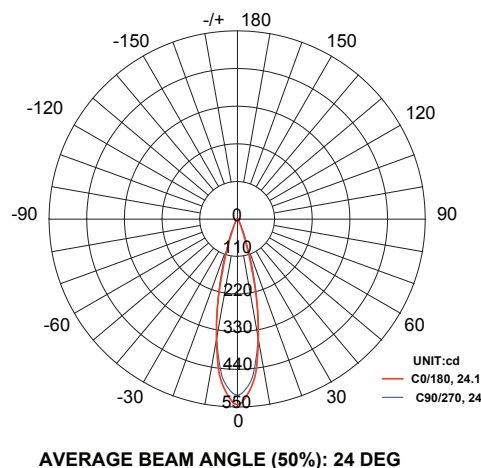

Ray RL-RAY-60-BK

Recessed Light

Product Finishes: ■ ■

Specifications:

Voltage: 12V AC
Wattage: 1.5
Volt Amps: 2.5
Lumens: 100
Color Temp: 2700k
IP Rating: 67
CRI: 93
Light Source: Integrated

Material: Polycarbonate
Ring Material: Anodized aluminum
Cable Length: 36"
Lux (lx): 11 lx
Candelas (cd): 542 cd
Rated Life: 50,000 hours
Warranty: 7-year comprehensive
Dimmable: No
Color-Changing: No

Product Uses:
 Walls, Fences

Accessories:
 Fang

Max. Luminous intensity : 542 cd

DISTANCE (FT)	CENTER BEAM (FC) Eavg/Emax	ILLUMINANCE - CONE OF LIGHT	BEAM DIAMETER (FT)
3.25	32.84/49.57		1.37
6.25	8.21/13.39		2.73
10	3.74/5.65		4.17
13	2.05/3.10		5.43
16.5	1.34/2.01		6.93
19.5	0.91/1.39		8.16
23	0.68/1.02		9.63