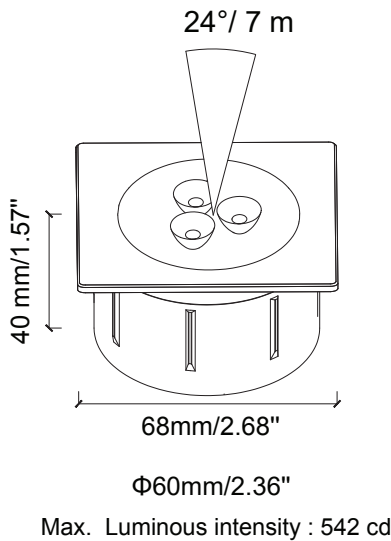

Ray Square RL-RAY-SQ-60-BK

Recessed Light

Product Finishes: ■ ■

Specifications:

Voltage: 12V AC
Wattage: 1.5
Volt Amps: 2.5
Lumens: 100
Color Temp: 2700k
IP Rating: 67
CRI: 93
Light Source: Integrated

Material: Polycarbonate
Ring Material: Anodized aluminum
Cable Length: 36"
Lux (lx): 11 lx
Candelas (cd): 542 cd
Rated Life: 50,000 hours
Warranty: 7-year comprehensive
Dimmable: No
Color-Changing: No

Product Uses:
 Walls, Fences

Accessories:
 Fang

DISTANCE (FT)	CENTER BEAM (FC) Eavg/Emax	ILLUMINANCE - CONE OF LIGHT	BEAM DIAMETER (FT)
3.25	32.84/49.57		1.37
6.25	8.21/13.39		2.73
10	3.74/5.65		4.17
13	2.05/3.10		5.43
16.5	1.34/2.01		6.93
19.5	0.91/1.39		8.16
23	0.68/1.02		9.63