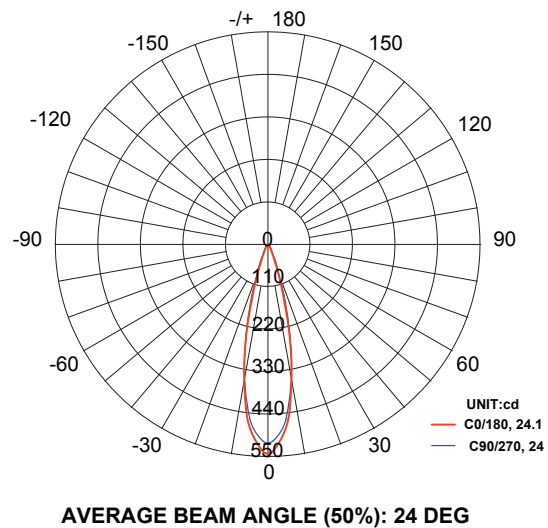

Ray Square RL-RAY-SQ-60-BK

Recessed Light

Product Finishes: ■ ■

Specifications:

Voltage: 12V AC
Wattage: 1.5
Volt Amps: 2.5
Lumens: 100
Color Temp: 2700k
IP Rating: 67
CRI: 93
Light Source: Integrated

Material: Polycarbonate
Ring Material: Anodized aluminum
Cable Length: 36"
Lux (lx): 11 lx
Candelas (cd): 542 cd
Rated Life: 50,000 hours
Warranty: 7-year comprehensive
Dimmable: No
Color-Changing: No

Product Uses:
 Walls, Fences

Accessories:
 Fang

DISTANCE (FT)	CENTER BEAM (FC) Eavg/Emax	ILLUMINANCE - CONE OF LIGHT	BEAM DIAMETER (FT)
3.25	32.84/49.57		1.37
6.25	8.21/13.39		2.73
10	3.74/5.65		4.17
13	2.05/3.10		5.43
16.5	1.34/2.01		6.93
19.5	0.91/1.39		8.16
23	0.68/1.02		9.63