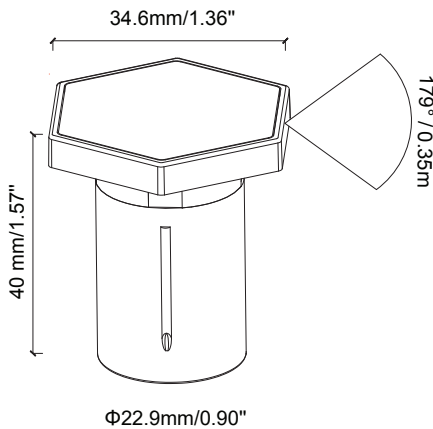

**Light Source:** Integrated

**Material:** Polycarbonate

**Cable Length:** 36"

**Lux (lx):** 0.4 lx

**Candelas (cd):** 1.43 cd

**Rated Life:** 50,000 hours

**Warranty:** 7-year comprehensive

**Dimmable:** No

## Accessories:

Fang Mini

Max. Luminous intensity : 1.43 cd

**AVERAGE BEAM ANGLE 90/270 (50%): 179 DEG**  
**AVERAGE BEAM ANGLE 0/180 (50%): 179 DEG**

DISTANCE (FT)	CENTER BEAM (FC) Eavg/Emax	ILLUMINANCE - CONE OF LIGHT	BEAM DIAMETER (FT)
1	0.193/14.16		0.84
1.5	0.23/1.69		1.58
3	0.012/0.86		2.21
5	0.006/0.47		3.50
6.5	0.002/0.11		6.83