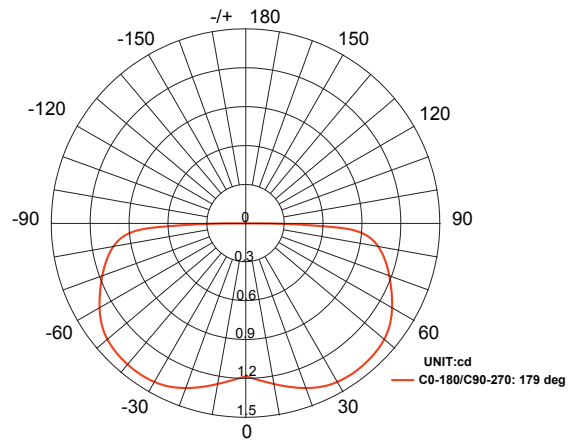

## Accessories:

Fang Mini

Max. Luminous intensity : 1.43 cd

**AVERAGE BEAM ANGLE 90/270 (50%): 179 DEG**  
**AVERAGE BEAM ANGLE 0/180 (50%): 179 DEG**

DISTANCE (FT)	CENTER BEAM (FC) Eavg/Emax	ILLUMINANCE - CONE OF LIGHT	BEAM DIAMETER (FT)
1	0.193/14.16		0.84
1.5	0.23/1.69		1.58
3	0.012/0.86		2.21
5	0.006/0.47		3.50
6.5	0.002/0.11		6.83

**AVERAGE BEAM ANGLE 90/270 (50%): 179 DEG**  
**AVERAGE BEAM ANGLE 0/180 (50%): 179 DEG**