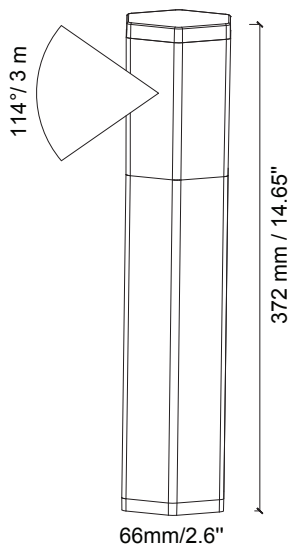

Prism Low PL-PRISM-L-BK

Path Light

Product Finishes: ■

Specifications:

Voltage: 12V AC
Wattage: 1.5
Volt Amps: 2.5
Lumens: 60
Color Temp: 2700k
IP Rating: 65
CRI: 92.5
Light Source: Integrated

Material: Anodized aluminum
Cable Length: 24"
Lux (lx): 2.3 lx
Candelas (cd): 9 cd
Rated Life: 50,000 hours
Warranty: 7-year comprehensive
Dimmable: No
Color-Changing: No

Product Uses:

Pathways, Bushes, Garden
 Beds, Driveways, Grasses

Max. Luminous intensity : 9.0 cd

AVERAGE BEAM ANGLE 90/270 (50%): 114 DEG
AVERAGE BEAM ANGLE 0/180 (50%): 180 DEG

DISTANCE (FT)	CENTER BEAM (FC) Eavg/Emax	ILLUMINANCE - CONE OF LIGHT	BEAM DIAMETER (FT)
1	0.32/12.35		2.20
1.5	0.06/2.31		3.30
3	0.02/0.76		5.10
5	0.02/0.64		7.33
6.5	0.01/0.28		10.73

AVERAGE BEAM ANGLE 90/270 (50%): 114 DEG