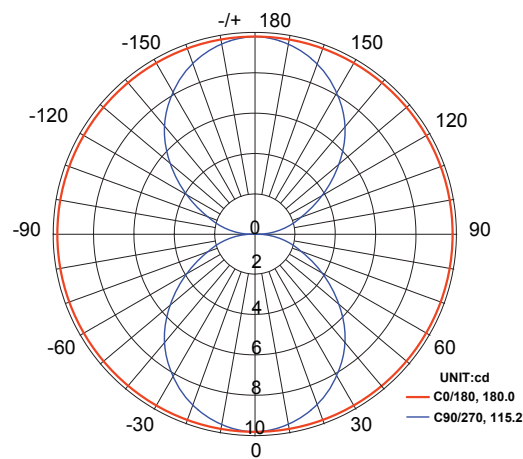

Prism Low PL-PRISM-L-BK

Path Light

Product Finishes: ■

Specifications:

Voltage: 12V AC
Wattage: 1.5
Volt Amps: 2.5
Lumens: 60
Color Temp: 2700k
IP Rating: 65
CRI: 92.5
Light Source: Integrated

Material: Anodized aluminum
Cable Length: 24"
Lux (lx): 2.3 lx
Candelas (cd): 9 cd
Rated Life: 50,000 hours
Warranty: 7-year comprehensive
Dimmable: No
Color-Changing: No

Product Uses:

Pathways, Bushes, Garden
 Beds, Driveways, Grasses

Max. Luminous intensity : 9.0 cd

AVERAGE BEAM ANGLE 90/270 (50%): 114 DEG
AVERAGE BEAM ANGLE 0/180 (50%): 180 DEG

DISTANCE (FT)	CENTER BEAM (FC) Eavg/Emax	ILLUMINANCE - CONE OF LIGHT	BEAM DIAMETER (FT)
1	0.32/12.35		2.20
1.5	0.06/2.31		3.30
3	0.02/0.76		5.10
5	0.02/0.64		7.33
6.5	0.01/0.28		10.73

AVERAGE BEAM ANGLE 90/270 (50%): 114 DEG